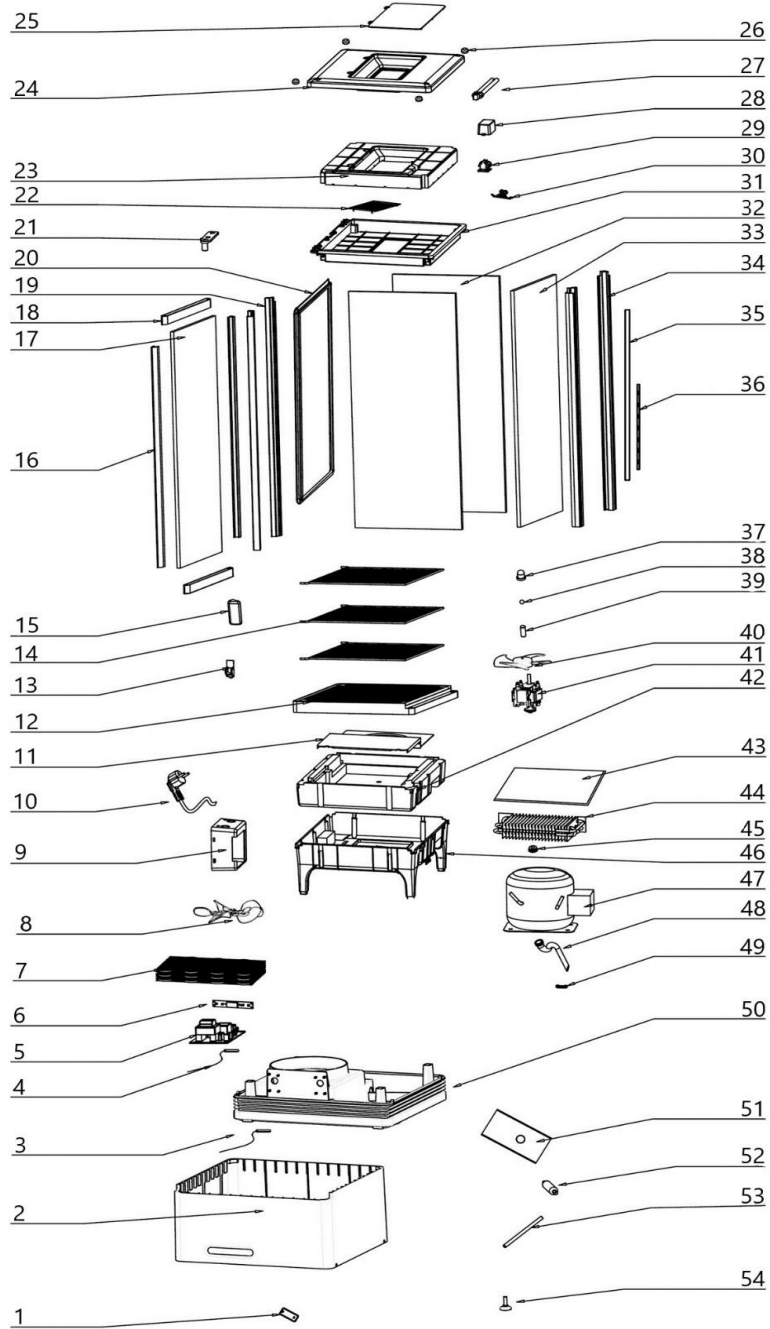

### Bill of materials (BOM)

 <b style="font-size: 24px; margin-left: 10px;">HENDI</b> <span style="font-size: 12px; color: green; margin-left: 10px;">Tools for Chefs</span> <b>Hendi B.V.</b> Steenoven 21 3911 TX Rhenen The Netherlands	<b>Batch #</b>	<b>Appliance part#</b>
	170581 and up	<b>233238</b>
	<b>Description</b>	
<b>Refrigerated display cabinet 68L Black</b>		

<b>Date</b>	27-08-2019	<b>Revision #</b>	1.0
<b>Revision</b>	First Bill of Materials (BOM)		

Item	Description	Part#	Quantity	Remark	Picture
1	Feet	n/a	2		
2	Housing	n/a	1		
3	Probe (defrost)	948705	1		
4	Probe (temperature)	948712	1		
5	Main PCB	948729	1		
6	Display PCB	948736	1		
7	Condensor	n/a	1		
8	Condensor fanblade	n/a	1		
9	Main PCB housing	n/a	1		
10	Power cord	948743	1		
11	Evaporator bracket	n/a	1		
12	Ventilation tray	n/a	1		
13	Shelf holder	948774	6		
14	Shelf	948781	3		
15	Door handle	nss	1		
16	Door frame (left/right)	nss	2		
17	Door glass	nss	1		
18	Door frame (top/bottom)	nss	2		
15~18	Door complete	948910	1		
19	Conrner pole (front)	n/a	2		
20	Door gasket	948934	1		
21	Door hinge (top)	n/a	1		
22	Inner housing panel (top)	n/a	1		
23	Housing insulation (top)	n/a	1		
24	Housing panel (top)	n/a	1		
25	Housing cover (top)	n/a	1		
26	Screw cover	n/a	4		
27	Lamp	948798	1		
28	Ballast	948804	1		
29	Lamp fitting	n/a	1		
30	Lamp bracket	n/a	1		
31	Defuser	n/a	1		
32	Glass panel (side)	948941	1		
33	Glass panel (back)	948958	1		
34	Corner pole (back)	n/a	2		
35	Bracket (left/right)	n/a	2		
36	Bracket (top/bottom)	n/a	2		
37	Door hinge bushing	n/a	1		
38	Steel ball for door hinge	n/a	1		
39	Pin for door hinge	n/a	1		
40	Evaporator fanblade	n/a	1		
41	Fan motor	948811	1		
42	Evaporator insulation	n/a	1		
43	Evaporator cover	n/a	1		
44	Evaporator	n/a	1		
45	Fan mount ring	n/a	1		
46	Evaporator bracket	n/a	1		
47	Compressor	948828	1	(HVM86AA R600a)	
48	Drain pipe	n/a	1		
49	Bracket	n/a	1		
50	Housing base	n/a	1		
51	Fan motor bracket	n/a	1		
52	Dryer filter	n/a	1		
53	Coolant tube	n/a	1		