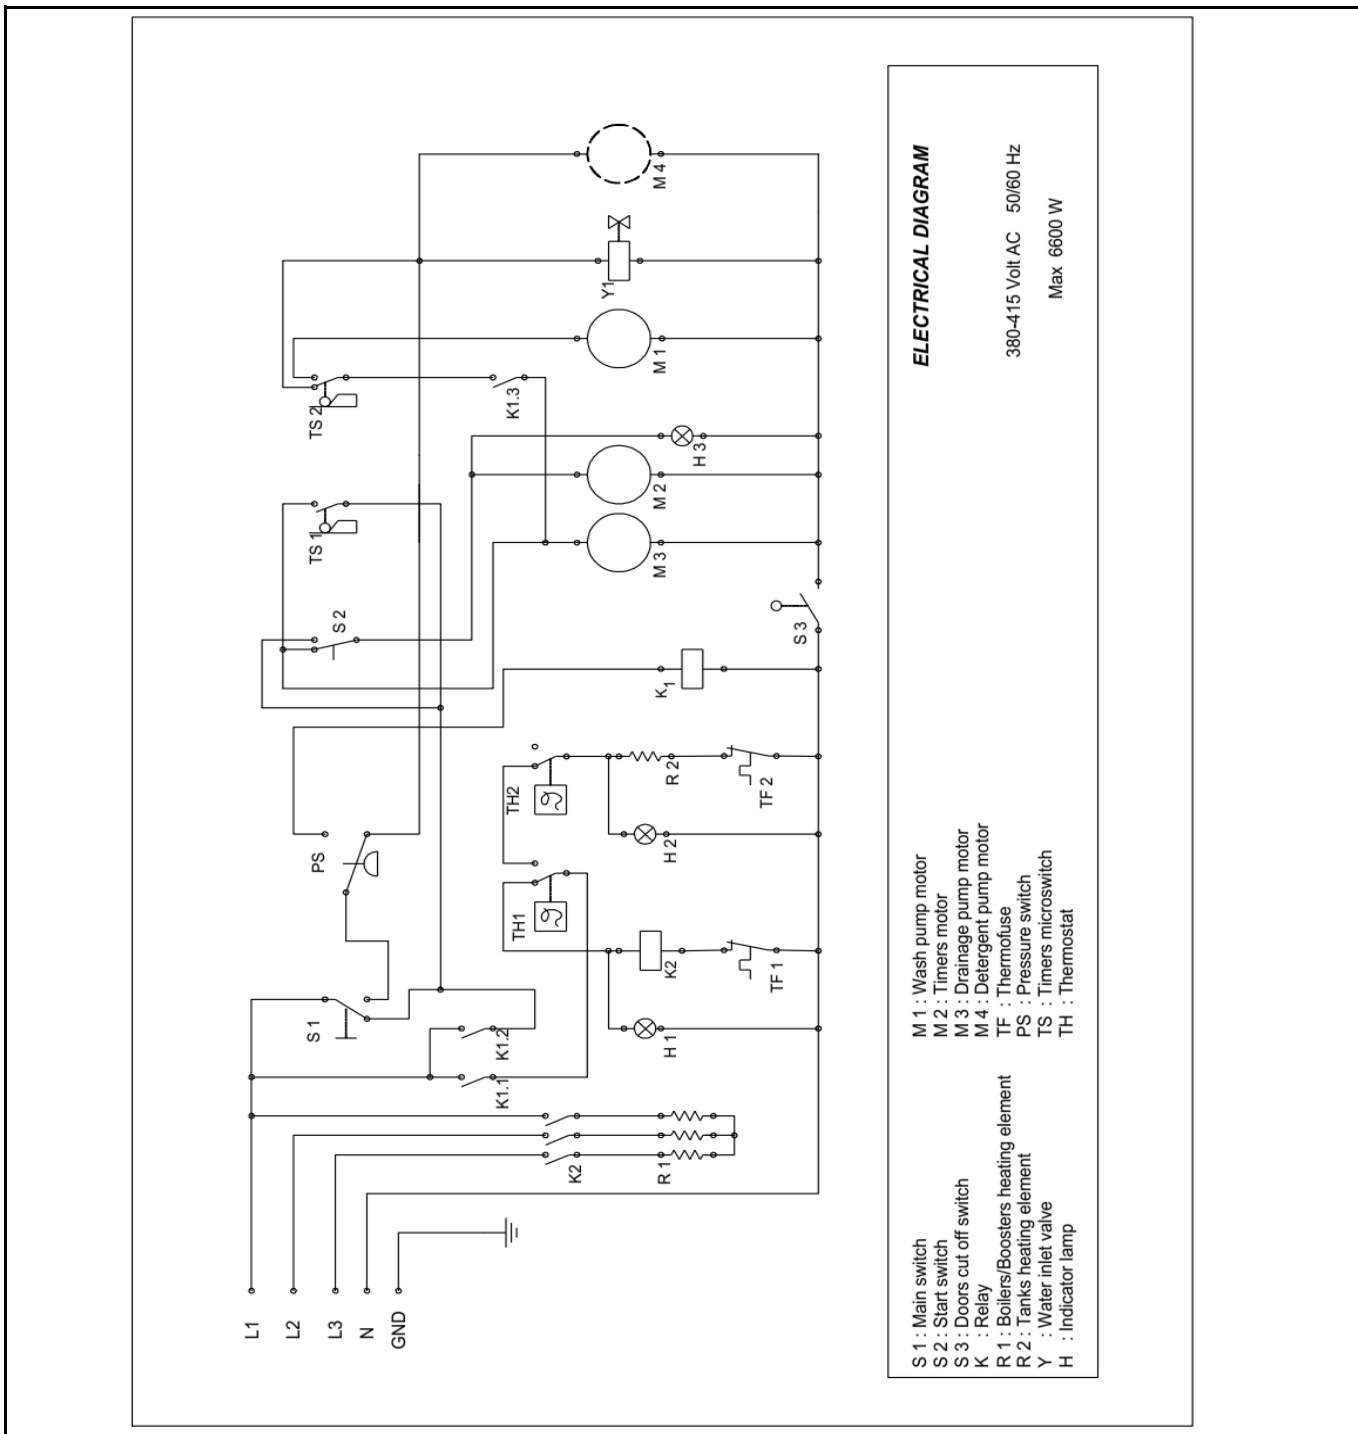

Circuit diagram

Hendi B.V.
Steenoven 21
3911 TX Rhenen
The Netherlands

Tools for Chefs

Batch #	Appliance part#
181797 and up	233054
Description	
Dishwasher K50 With drain and detergent pump	

Date	07-01-2025	Revision #	Revision version
Revision	First bill of materials (BOM)		

ELECTRICAL DIAGRAM

380-415 Volt AC 50/60 Hz
Max 6600 W

S 1 : Main switch
S 2 : Start switch
S 3 : Doors cut off switch
K : Relay
R 1 : Boilers/Boosters heating element
R 2 : Tanks heating element
Y : Water inlet valve
H : Indicator lamp
M 1 : Wash pump motor
M 2 : Timers motor
M 3 : Drainage pump motor
M 4 : Detergent pump motor
TF : Thermofuse
PS : Pressure switch
TS : Timers microswitch
TH : Thermostat