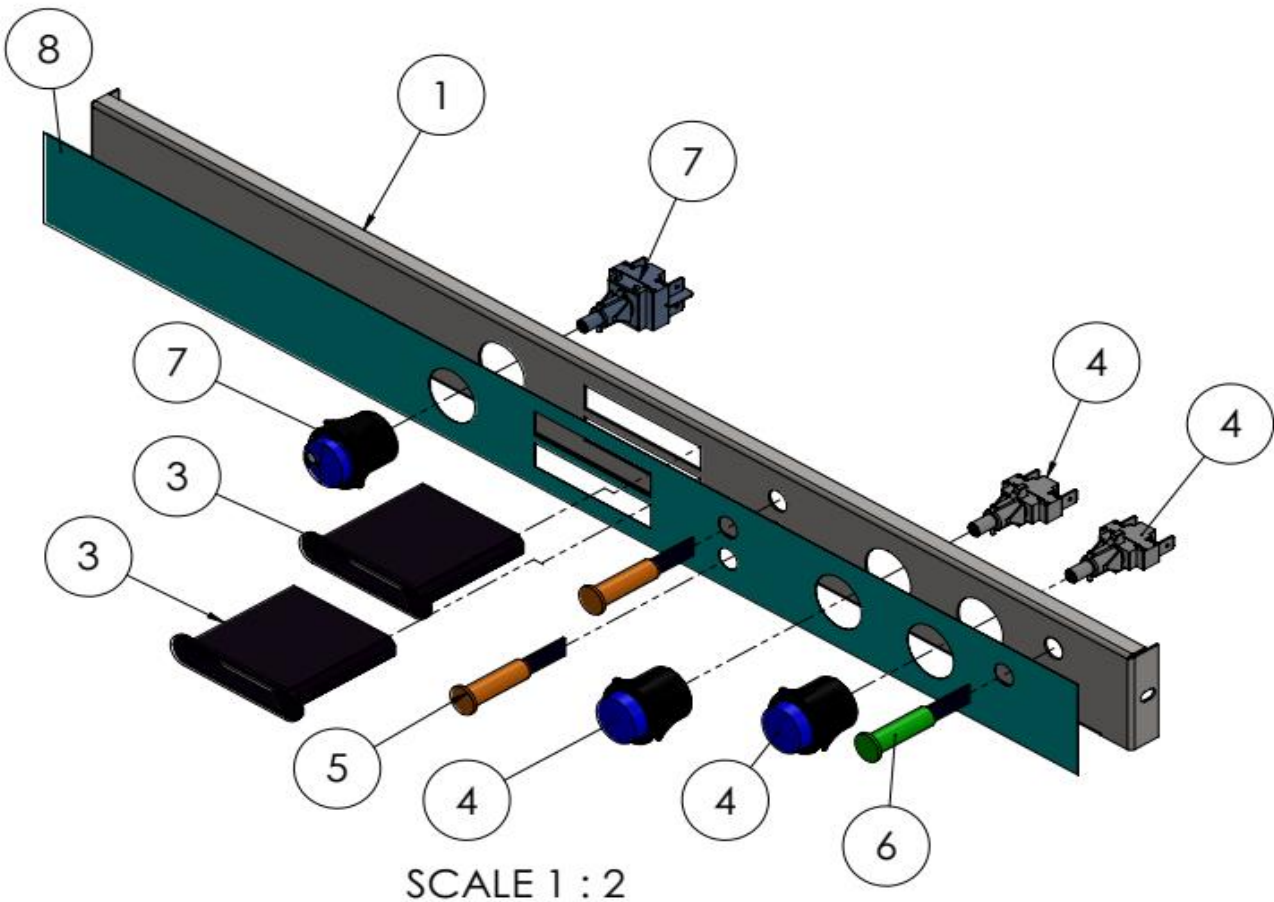

Drawing

Tools for Chefs

Hendi B.V.
Steenoven 21
3911 TX Rhenen
The Netherlands

Batch #

181797 and up

Appliance part#

233054

Description

Dishwasher K50
With drain and detergent pump

Date	07-01-2025	Revision #	Revision version
Revision	First bill of materials (BOM)