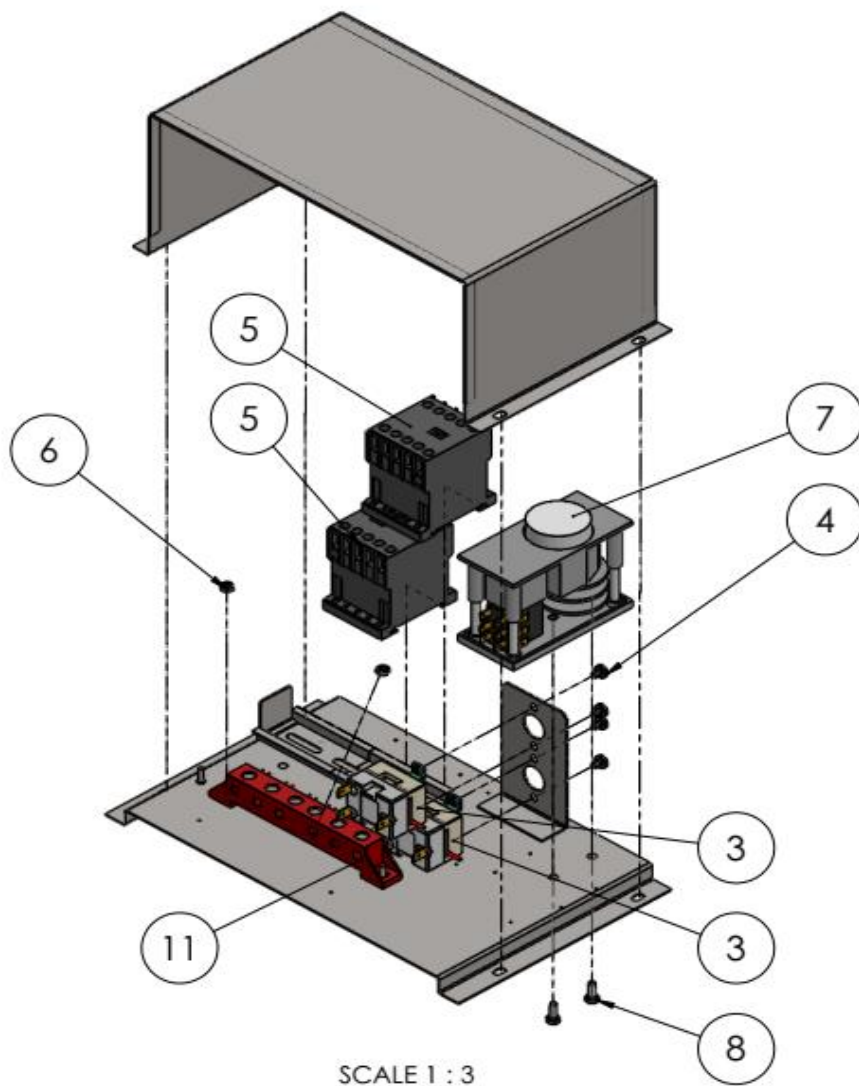

Drawing

Tools for Chefs

Hendi B.V.
Steenoven 21
3911 TX Rhenen
The Netherlands

Batch #

181797 and up

Appliance part#

233054

Description

Dishwasher K50
With drain and detergent pump

Date	07-01-2025	Revision #	Revision version
Revision	First bill of materials (BOM)