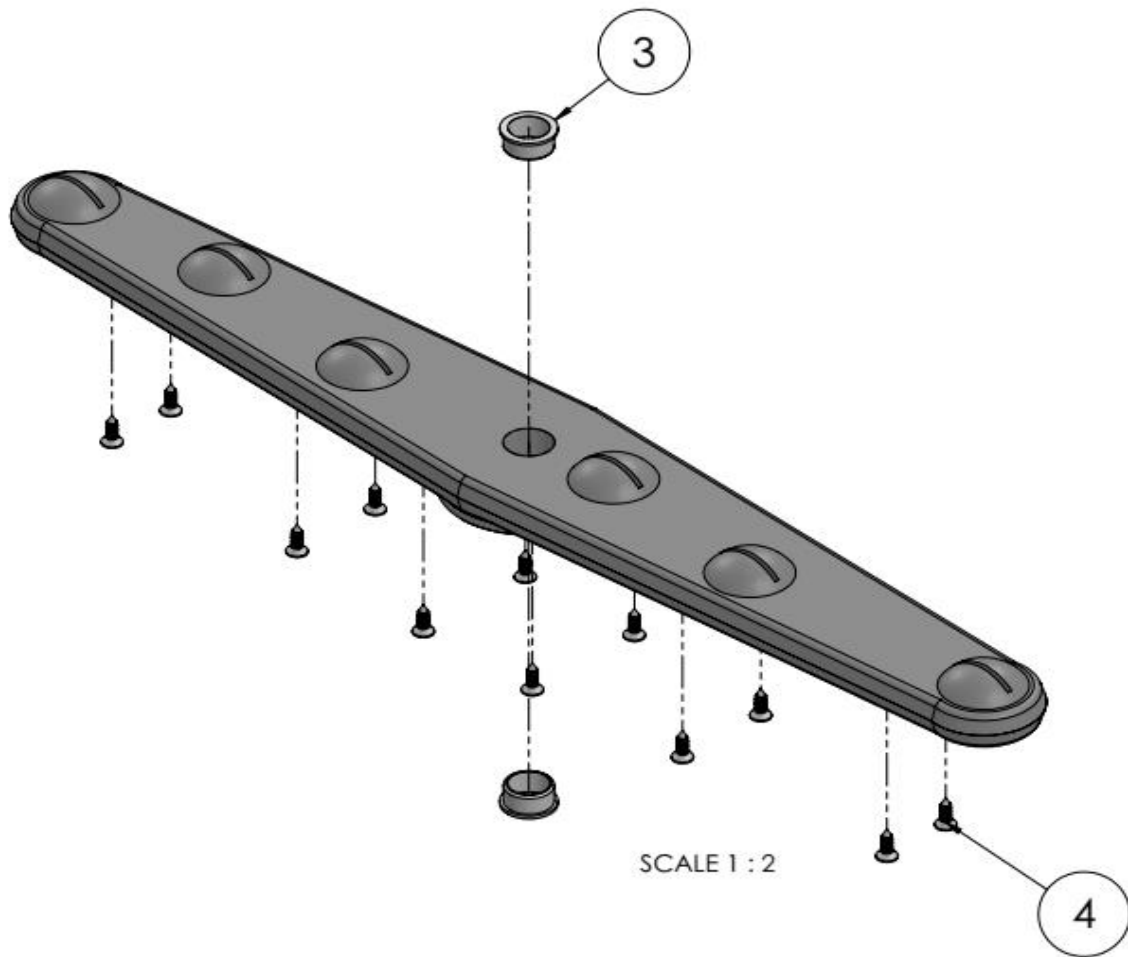

Drawing

Tools for Chefs

Hendi B.V.
Steenoven 21
3911 TX Rhenen
The Netherlands

Batch #

181797 and up

Appliance part#

233054

Description

Dishwasher K50
With drain and detergent pump

Date	07-01-2025	Revision #	Revision version
Revision	First bill of materials (BOM)