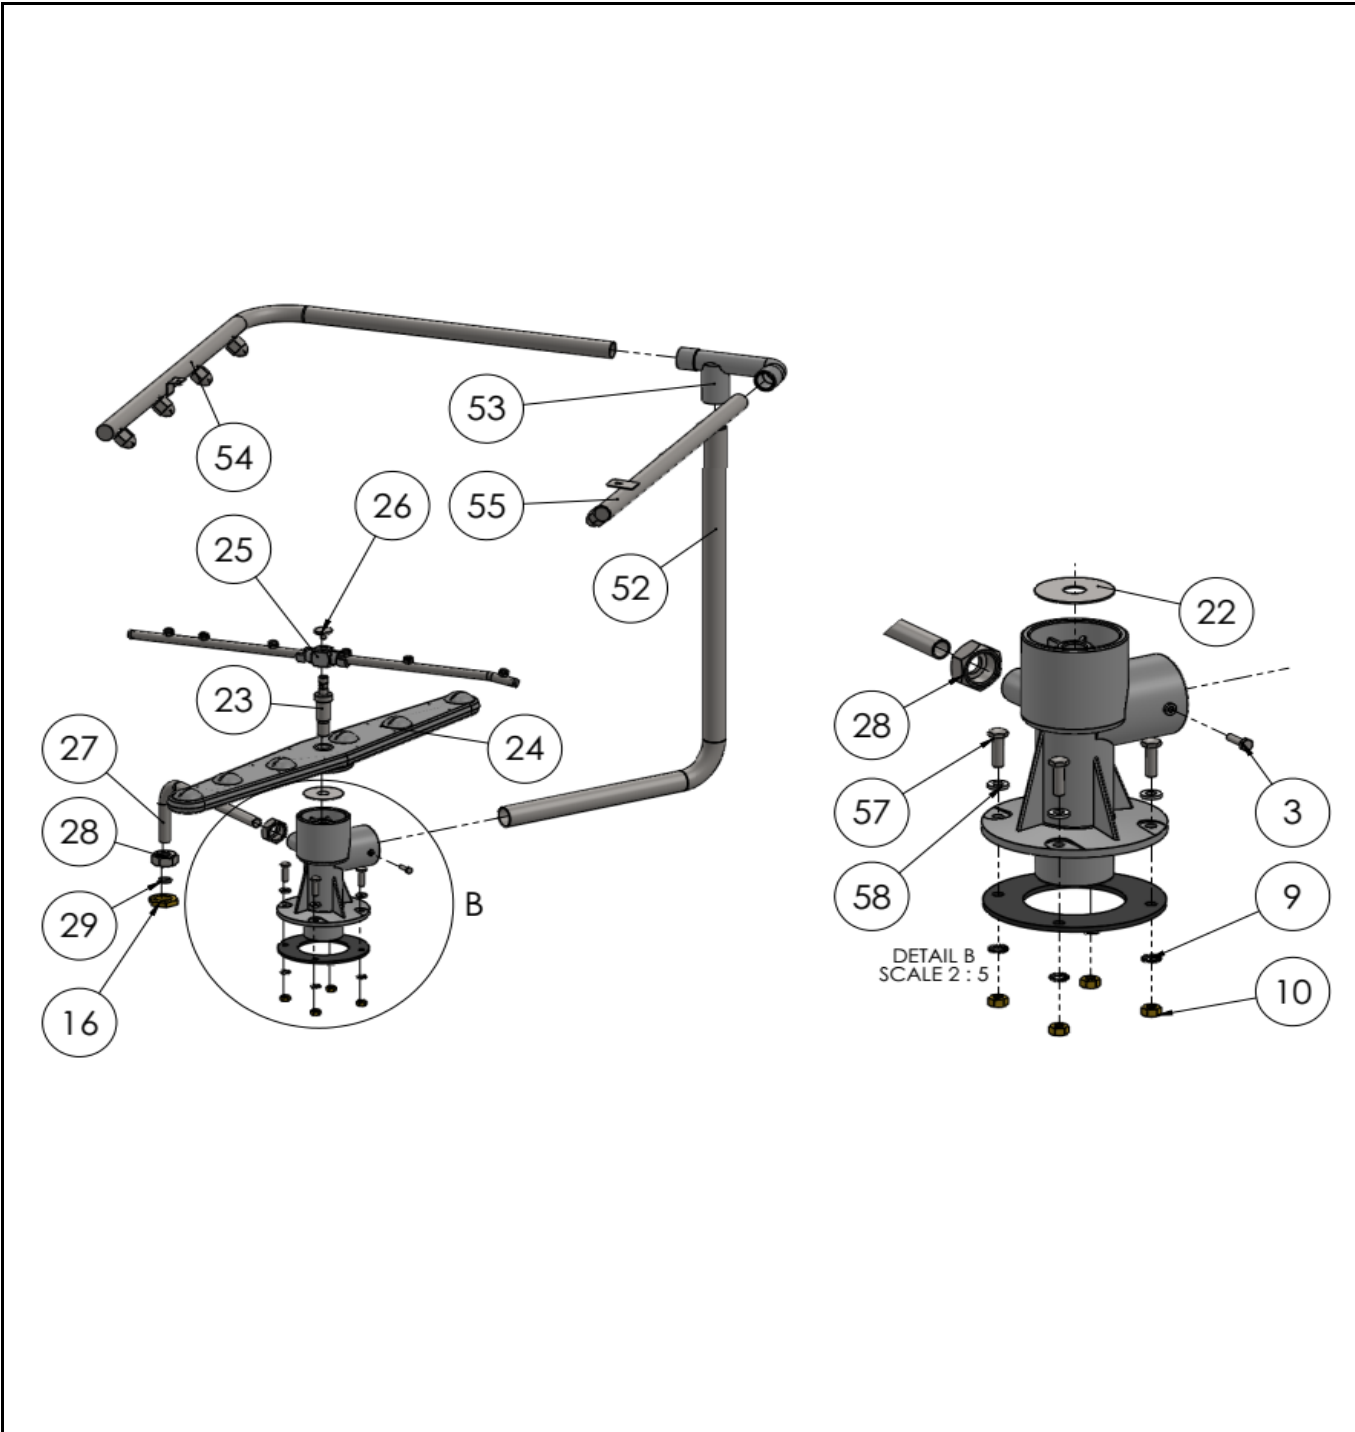

Drawing

Tools for Chefs

Hendi B.V.
Steenoven 21
3911 TX Rhenen
The Netherlands

Batch #
181797 and up

Appliance part#
233054

Description
Dishwasher K50
With drain and detergent pump

Date	07-01-2025	Revision #	Revision version
Revision	First bill of materials (BOM)