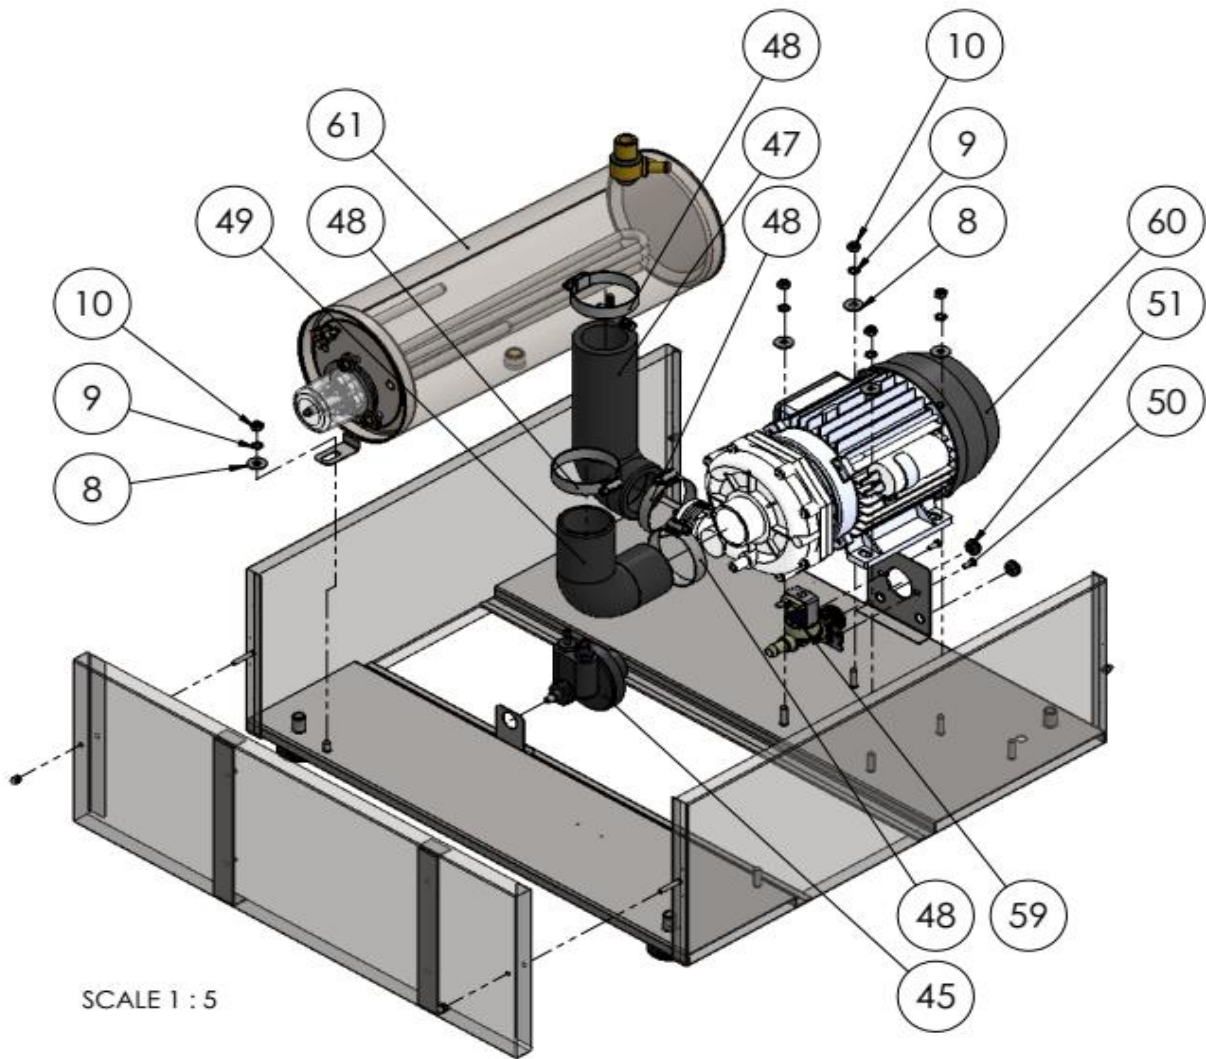

Drawing

Hendi B.V.
Steenoven 21
3911 TX Rhenen
The Netherlands

Batch #	Appliance part#
181797 and up	233054
Description	
Dishwasher K50 With drain and detergent pump	

Date	07-01-2025	Revision #	Revision version
Revision	First bill of materials (BOM)