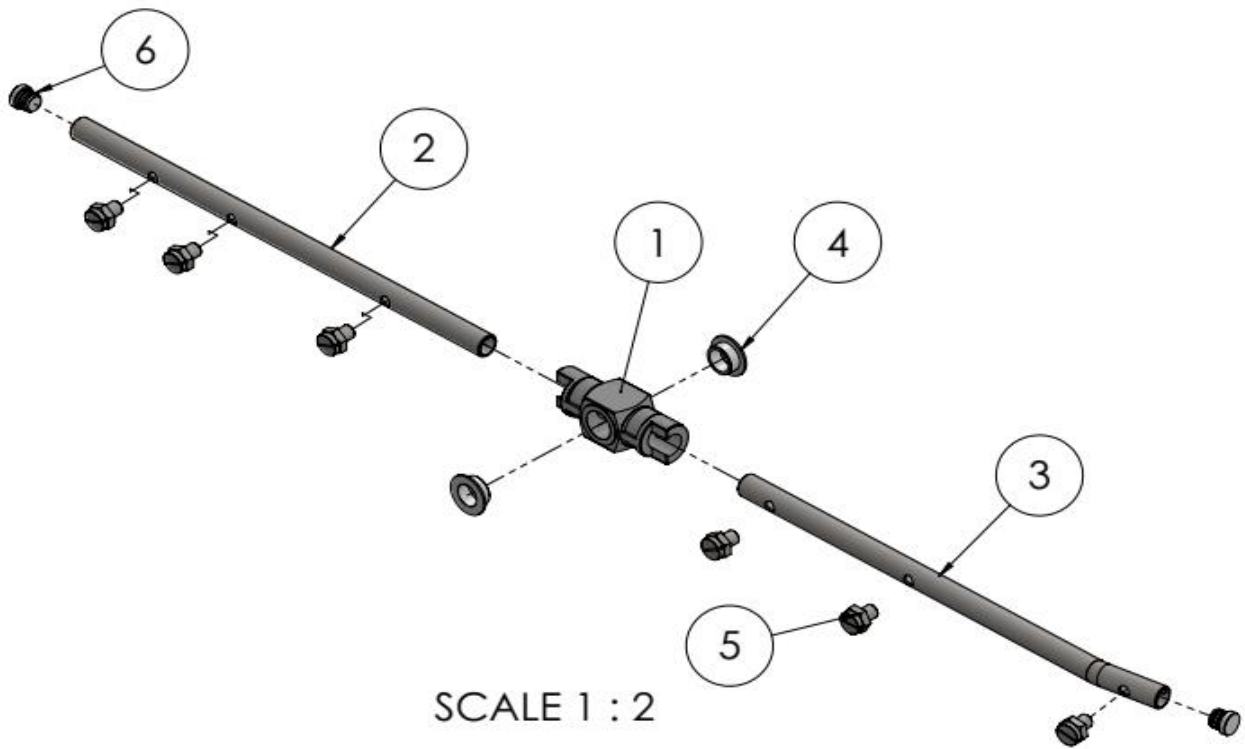

Drawing

Tools for Chefs

Hendi B.V.
Steenoven 21
3911 TX Rhenen
The Netherlands

Batch #

181797 and up

Appliance part#

233054

Description

Dishwasher K50
With drain and detergent pump

Date	07-01-2025	Revision #	Revision version
Revision	First bill of materials (BOM)