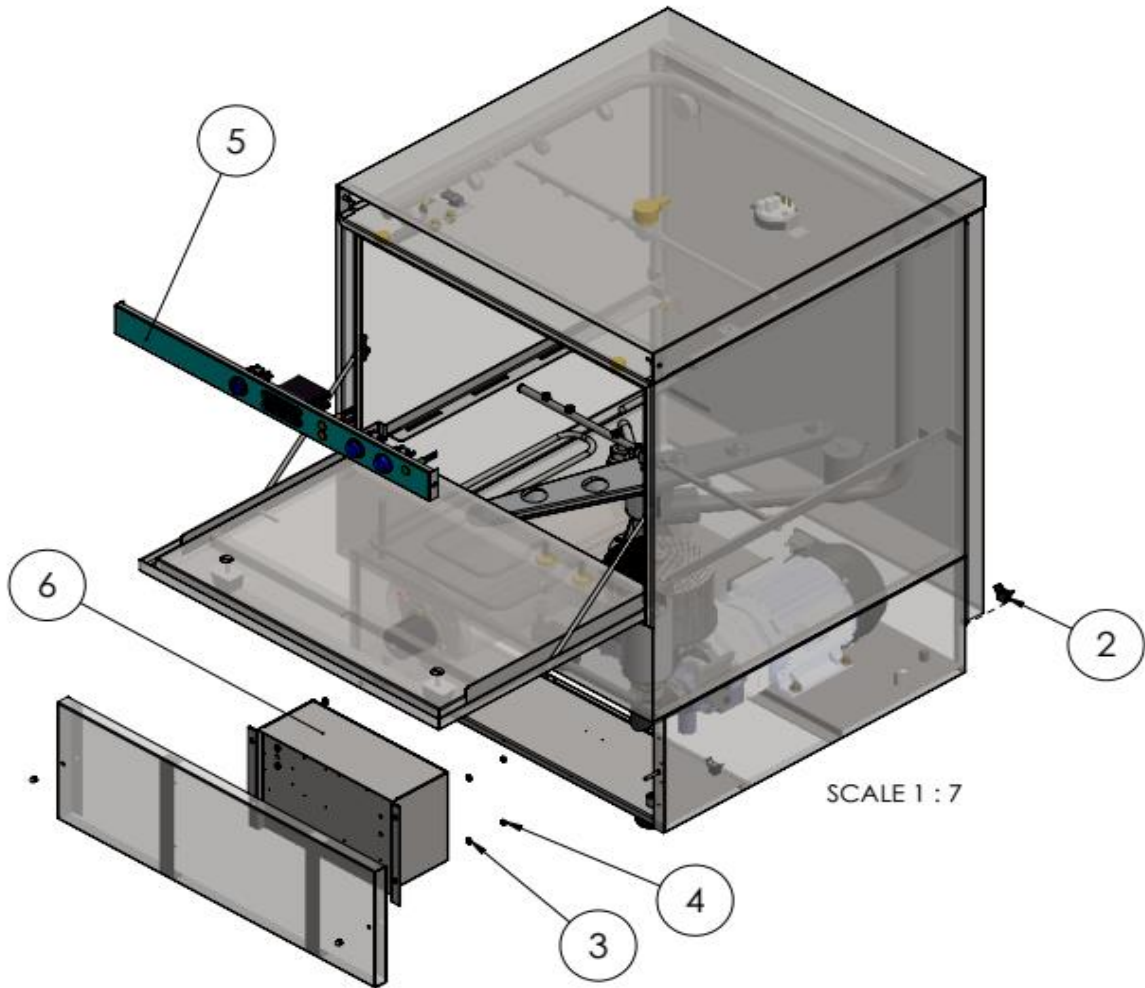

Drawing

Tools for Chefs

Hendi B.V.
Steenoven 21
3911 TX Rhenen
The Netherlands

Batch #
181797 and up

Appliance part#
233054

Description
Dishwasher K50
With drain and detergent pump

Date	07-01-2025	Revision #	Revision version
Revision	First bill of materials (BOM)