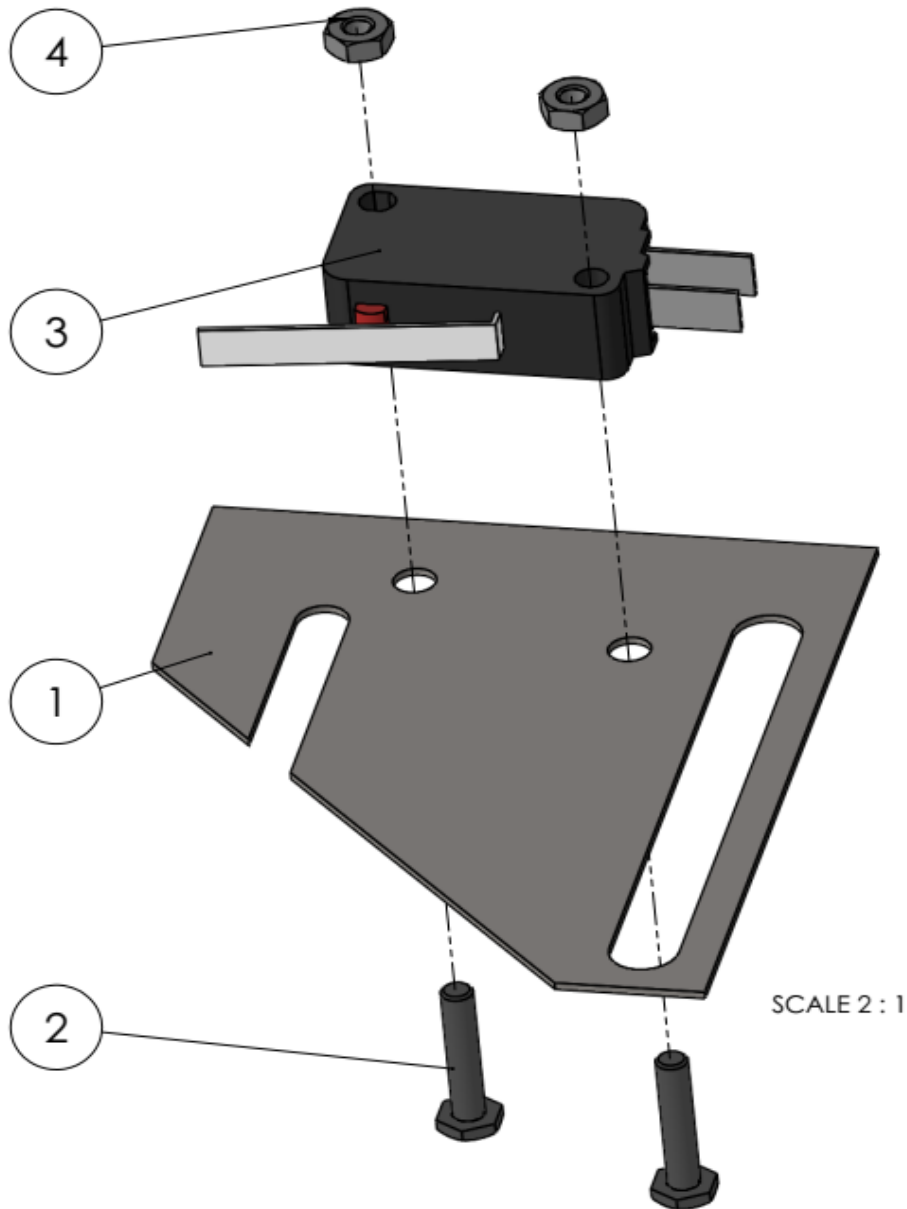

Bill of materials (BOM)

<b style="font-size: 24px; margin-left: 10px;">HENDI Tools for Chefs Hendi B.V. Steenoven 21 3911 TX Rhenen The Netherlands	Batch #	Appliance part#
	181797 and up	233054
	Description	
	Dishwasher K50 With drain and detergent pump	

Date	07-01-2025	Revision #	Revision version
Revision	First bill of materials (BOM)		

Item	Description	Part#	Quantity	Remark	Picture
5	Door switch lever assembly	950333	1		
6	Door switch	nss	1	Available as 950333	
7	Spacer	n/a	2		
8	Washer ø 6x18	n/a	2		
9	Lock washer M6	n/a	2		
10	Nut M6	n/a	2		
11	Wash arm support (upper)	950401	1		
12	Pressostat	950098	1		
13	Screw 3.5x9.5	n/a	1		
25	Rinse arm (upper/lower)	950418	1		
26	Thumb screw for wash arm	950272	1		

n/a -> not available

nss -> not sold separately

Drawing

Tools for Chefs

Hendi B.V.
Steenoven 21
3911 TX Rhenen
The Netherlands

Batch #

181797 and up

Appliance part#

233054

Description

Dishwasher K50
With drain and detergent pump

Date 07-01-2025

Revision #

Revision version

Revision First bill of materials (BOM)