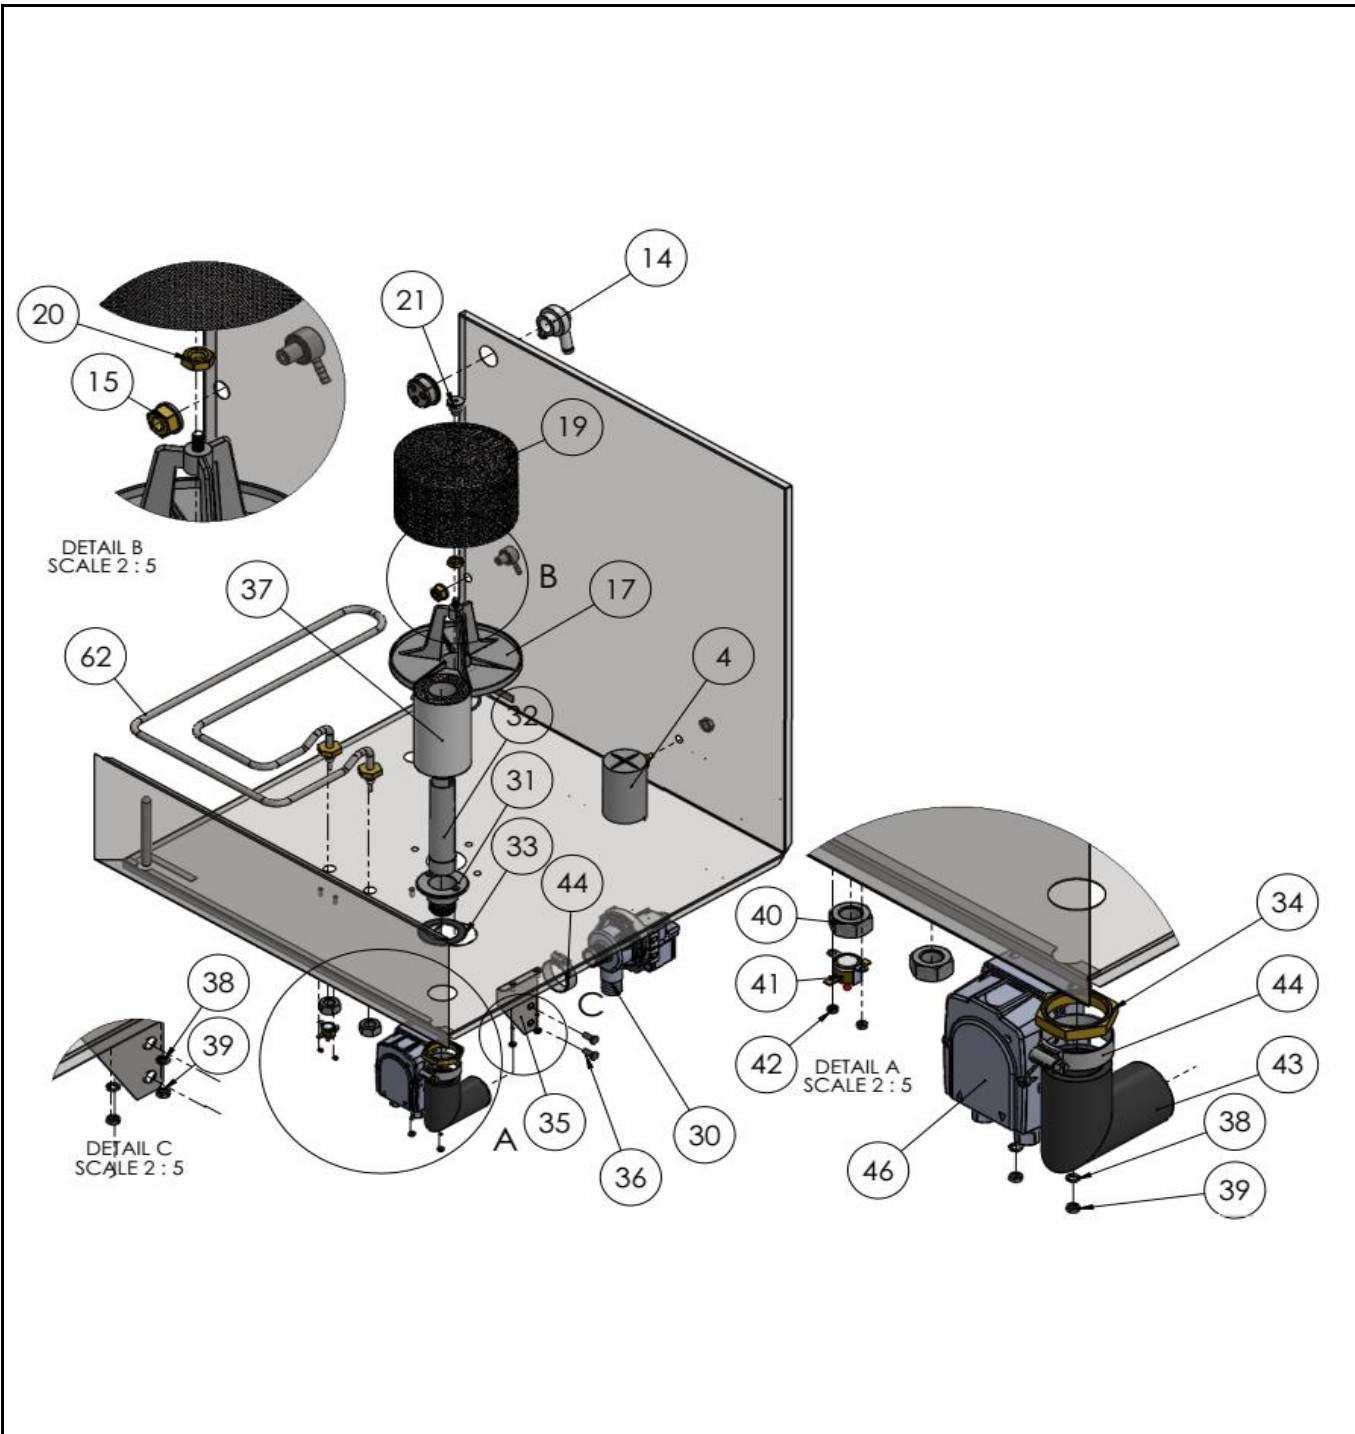

Drawing

Tools for Chefs

Hendi B.V.
Steenoven 21
3911 TX Rhenen
The Netherlands

Batch #	Appliance part#
181797 and up	233054

Description
Dishwasher K50 With drain and detergent pump

Date	07-01-2025	Revision #	Revision version
Revision	First bill of materials (BOM)