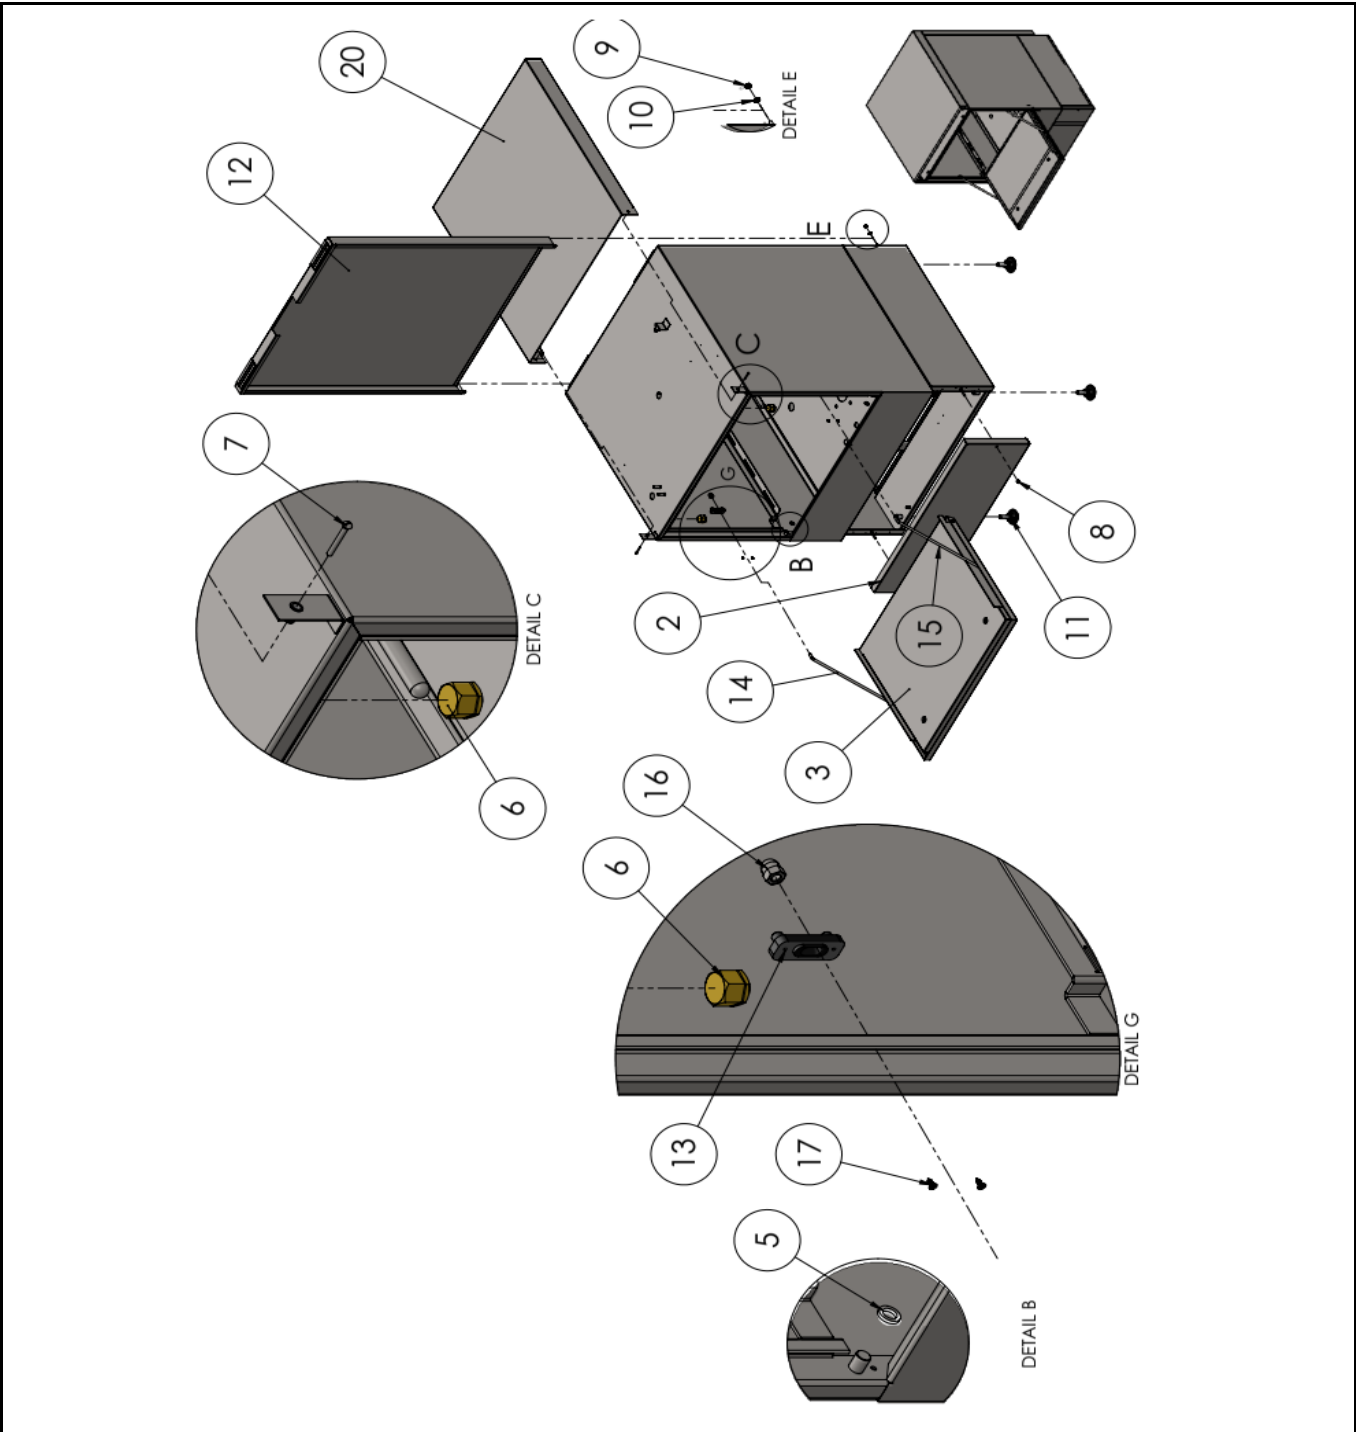

Drawing

Tools for Chefs

Hendi B.V.
Steenoven 21
3911 TX Rhenen
The Netherlands

Batch #
181797 and up

Appliance part#
233054

Description
Dishwasher K50
With drain and detergent pump

Date	07-01-2025	Revision #	Revision version
Revision	First bill of materials (BOM)