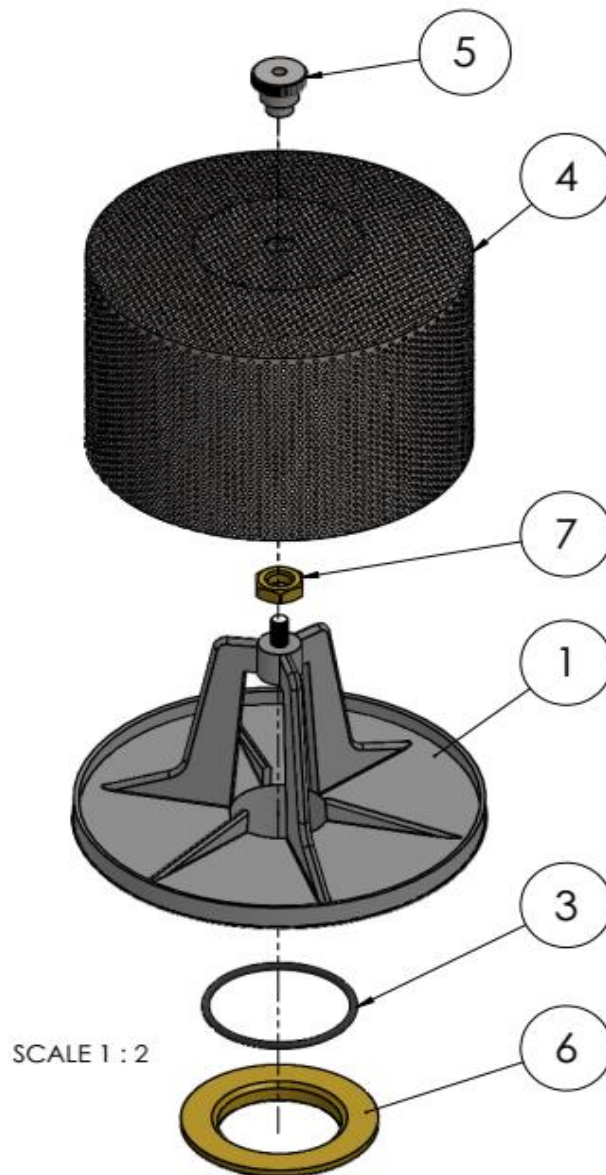

233054

Description

Dishwasher K50
With drain and detergent pump

Date 07-01-2025

Revision #

Revision version

Revision First bill of materials (BOM)

Bill of materials (BOM)