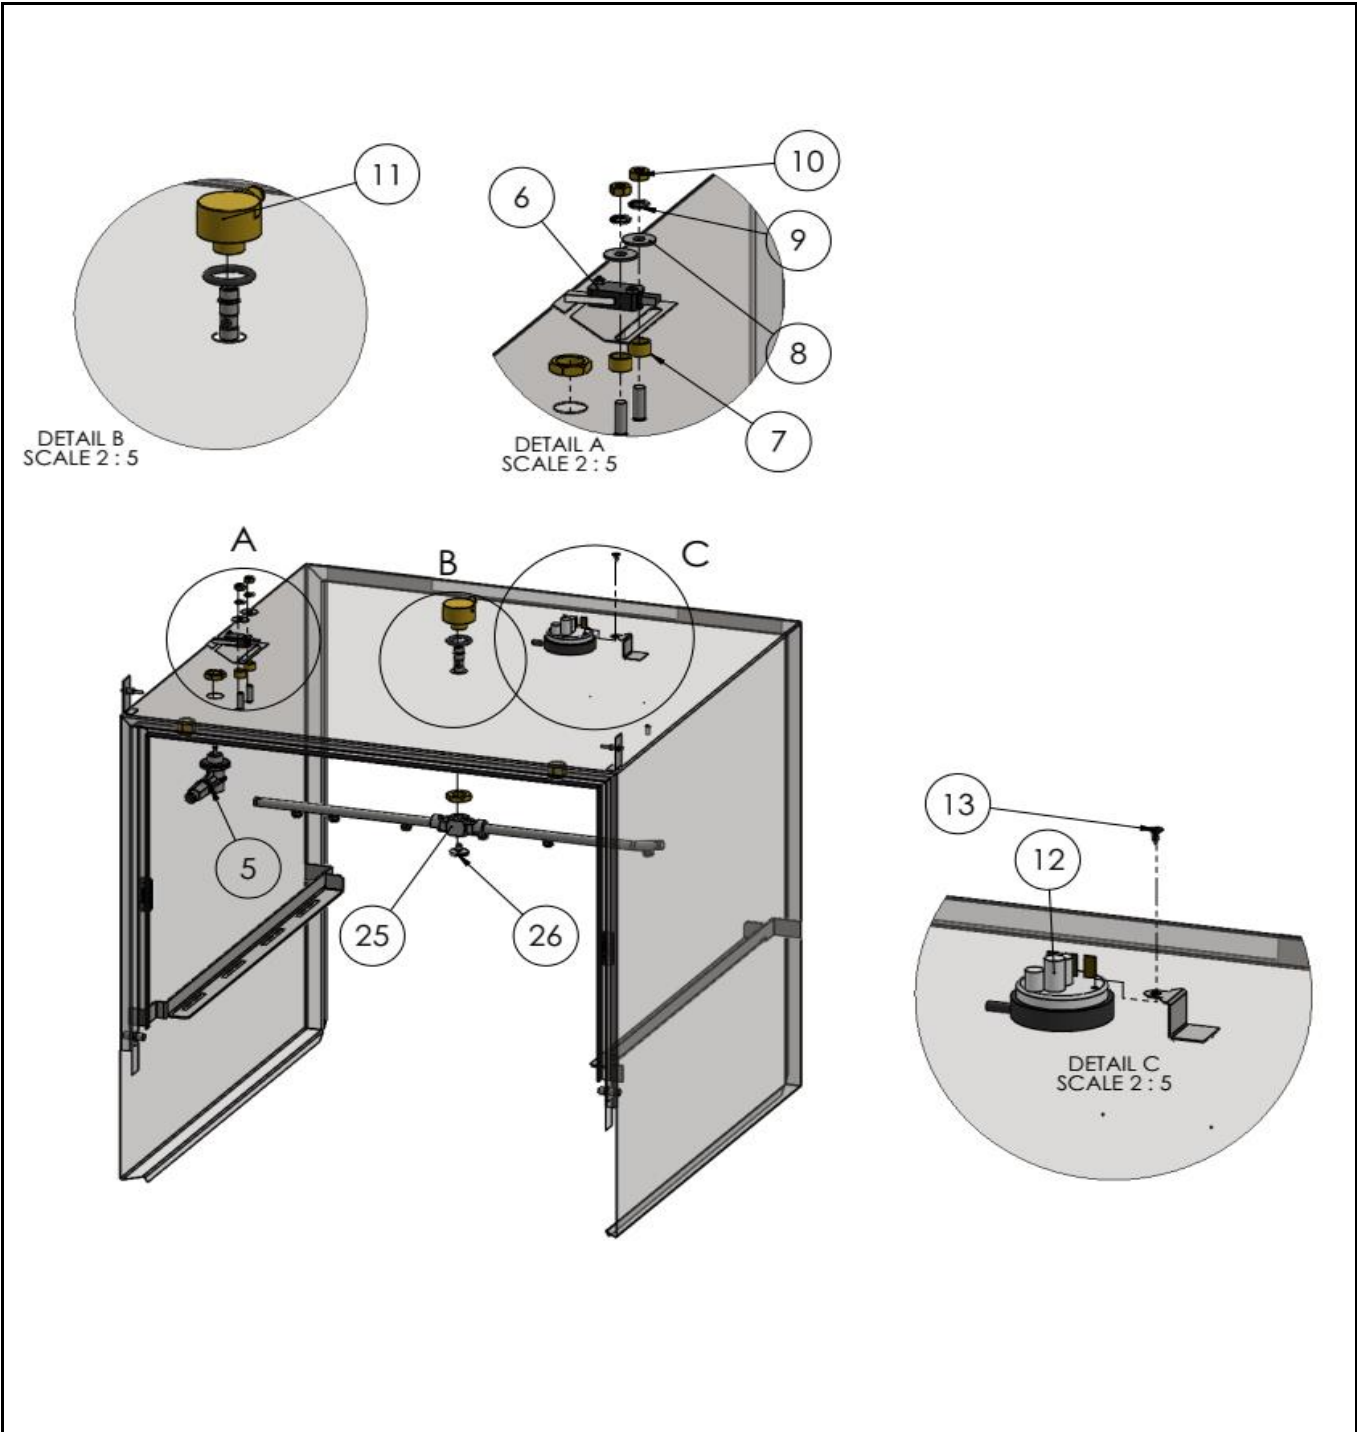

Drawing

Tools for Chefs

Hendi B.V.
Steenoven 21
3911 TX Rhenen
The Netherlands

Batch #	Appliance part#
181797 and up	233054

Description
Dishwasher K50 With drain and detergent pump

Date	07-01-2025	Revision #	Revision version
Revision	First bill of materials (BOM)