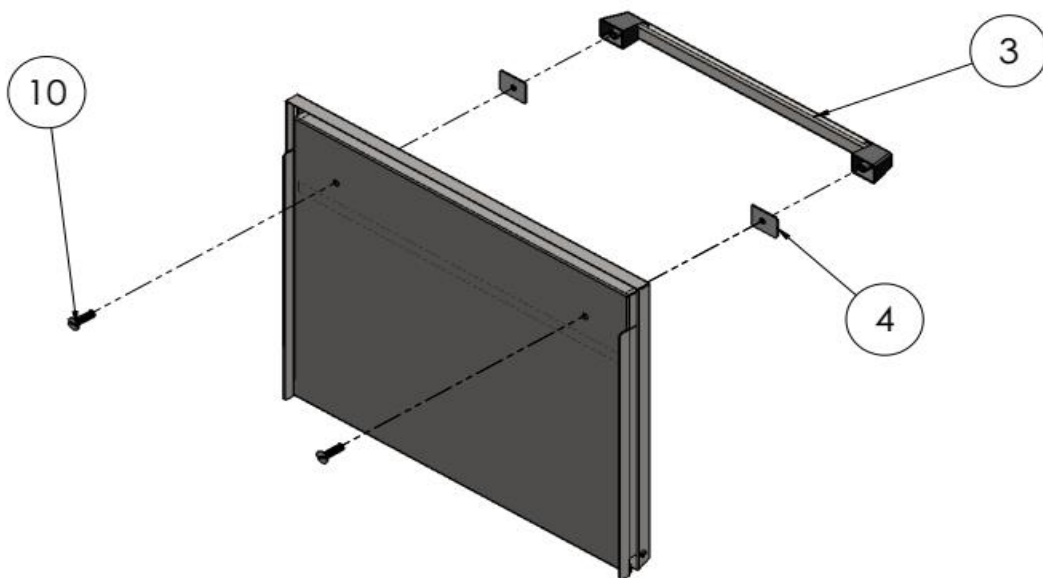

Drawing

HENDI Tools for Chefs Hendi B.V. Steenoven 21 3911 TX Rhenen The Netherlands	Batch #	Appliance part#
	181797 and up	233054
	Description	
	Dishwasher K50 With drain and detergent pump	

Date	07-01-2025	Revision #	Revision version
Revision	First bill of materials (BOM)		

SCALE 1 : 5