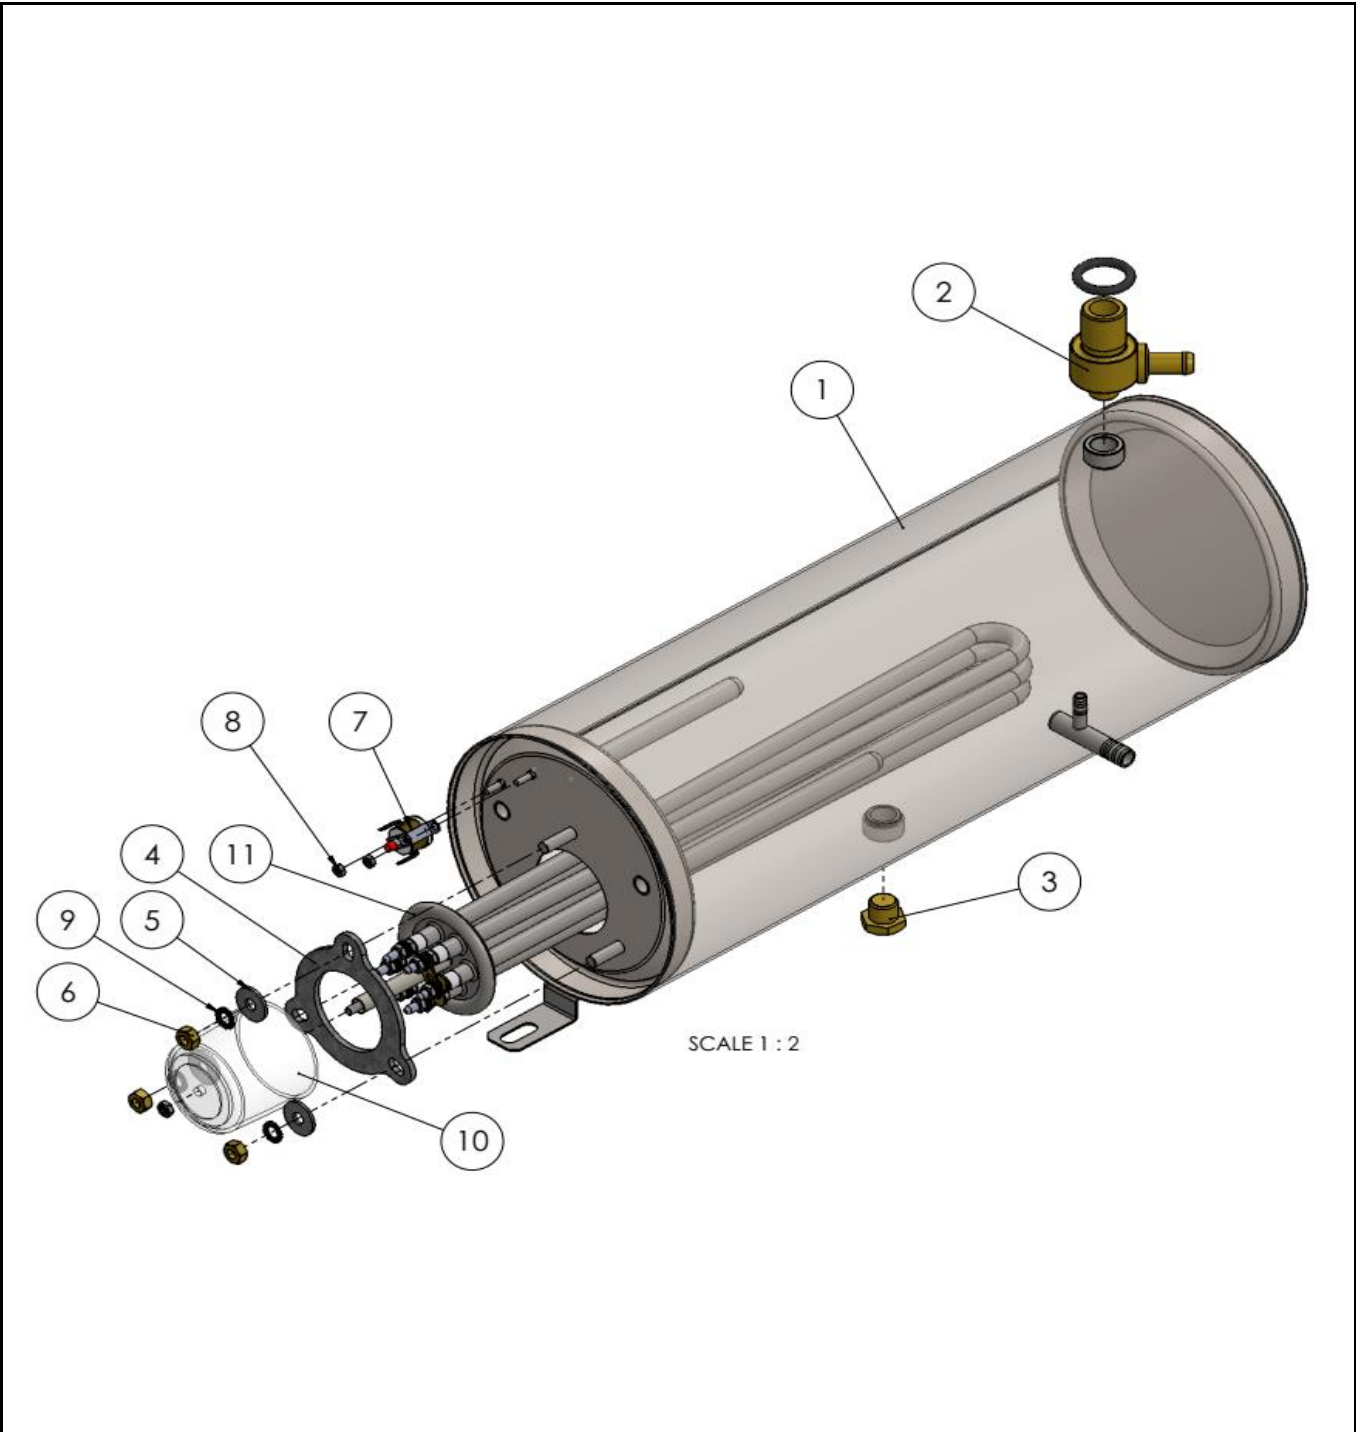

Drawing

Tools for Chefs

Hendi B.V.
Steenoven 21
3911 TX Rhenen
The Netherlands

Batch #
181797 and up

Appliance part#
233054

Description
Dishwasher K50
With drain and detergent pump

Date	07-01-2025	Revision #	Revision version
Revision	First bill of materials (BOM)