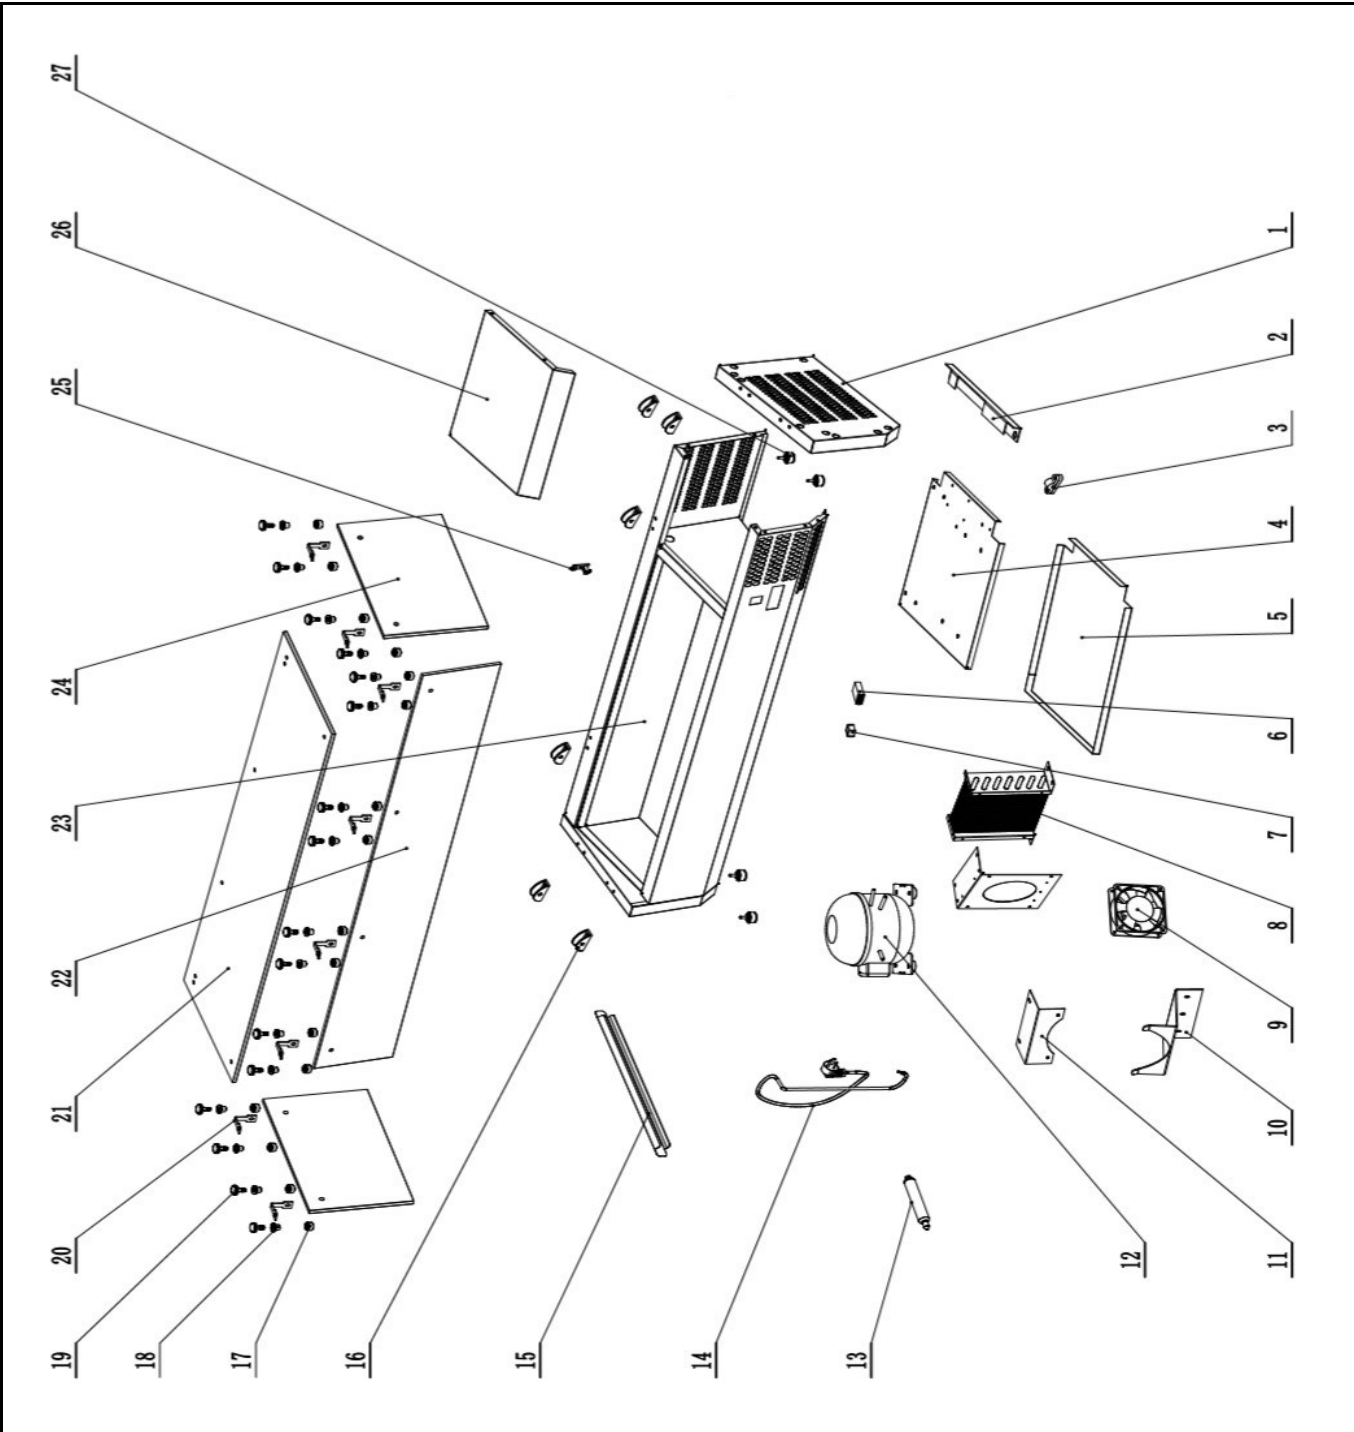

Drawing

Tools for Chefs

Hendi B.V.
Steenoven 21
3911 TX Rhenen
The Netherlands

Batch #	Appliance part#
181697 and up	232989

Description
Refrigerated countertop server 7x GN$\frac{1}{3}$

Date	02-03-2021	Revision #	1.0
Revision	First Bill of Materials (BOM)