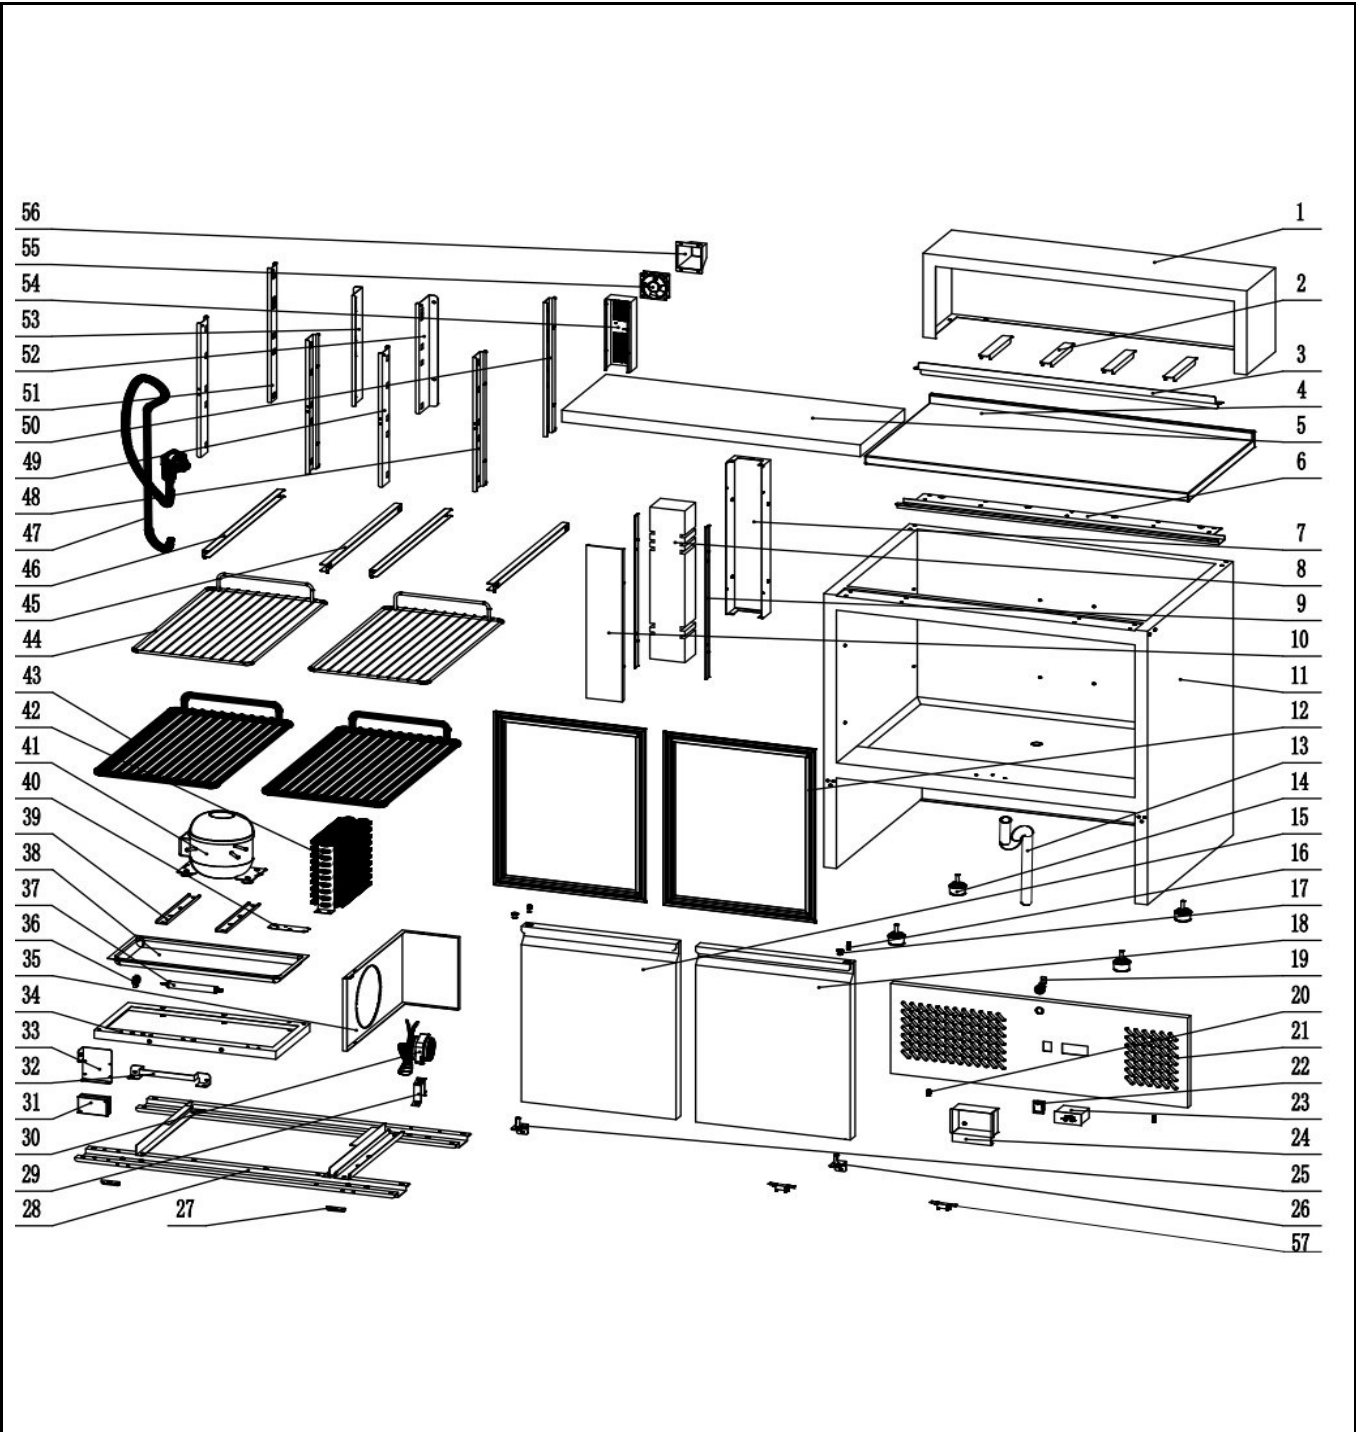

Bill of materials (BOM)

 <p>Hendi B.V. Tools for Chefs Steenoven 21 3911 TX Rhenen The Netherlands</p>	Batch #	Appliance part#
	190756 and up	232859
	Description	
	Pizza counter with two doors	

Date	21-06-2021	Revision #	1.1
Revision	New model.		

Item	Description	Part#	Quantity	Remark	Picture
1	Table top upper cover	n/a	1		
2	Adapter bar	n/a	4		
3	Holder	n/a	1		
4	Marble cover	n/a	1		
5	Cover	n/a	1		
6	Bracket	n/a	1		
7	Bracket cover	n/a	1		
8	Housing pillar	n/a	1		
10	Housing pillar cover	n/a	1		
11	Frame	n/a	1		
12	Door gasket	956359	2		
13	Drain pipe	n/a	1		
14	Feet	931523	4		
15	Door (left)	n/a	1		
16	Door hinge (top)	n/a	2		
17	Door hinge sleeve	n/a	2		
18	Door (right)	n/a	1		
19	Lock	n/a	1		
20	Front panel bracket	n/a	2		
21	Front panel	n/a	1		
22	Switch	205426	1		
23	Digital controller	956366	1		
24	Digital controller cover	n/a	1		
25	Door hinge (bottom-left)	956373	1		
26	Door hinge (bottom-right)	956380	1		
27	Front panel bracket	n/a	2		
29	Condensor fan bracket	n/a	1		
30	Condensor fan	956397	1		
31	Junction box	n/a	1		
33	Junction box bracket	n/a	1		
34	Water tray bracket	n/a	1		
35	Airflow bracket	n/a	1		
36	Dryer filter holder	n/a	1		
37	Dryer filter	n/a	1		
38	Water tray	n/a	1		
41	Compressor (HYE125MHU)	950784	1		
42	Condensor	n/a	1		
43	Shelf (bottom)	n/a	2		
44	Shelf	956403	2		
45	Shelf holder (right)	956410	2		
46	Shelf holder (left)	nss	2		
47	Power cord	931554	1		
48	Shelf holder bracket (front-right)	n/a	2		
49	Shelf holder bracket (front-left)	n/a	2		
50	Shelf holder bracket (back-right)	n/a	1		
51	Shelf holder bracket (back-left)	n/a	1		
52	Shelf holder bracket (mid-back, right)	n/a	1		
53	Shelf holder bracket (mid-back, left)	n/a	1		
54	Fan bracket	n/a	1		
55	Fan motor (evaporator)	956427	1		
56	Fan exhaust	n/a	1		
57	Door magnet	n/a	2		

190756 and up

Appliance part#

232859

Description

Pizza counter with two doors

Date 21-06-2021

Revision # 1.1

Revision New model.