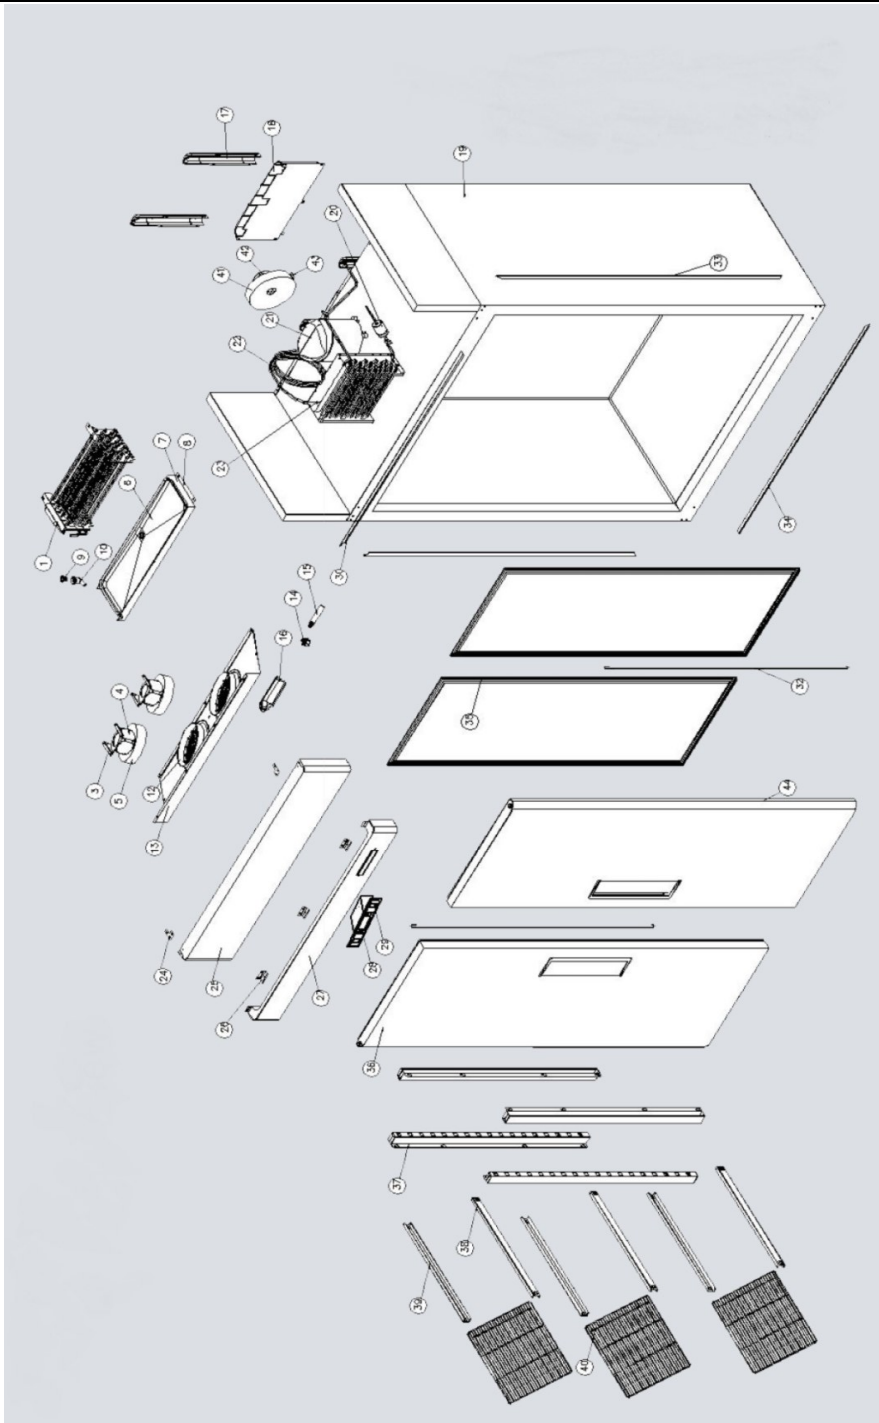

Drawing

 Hendi B.V. Steenoven 21 3911 TX Rhenen The Netherlands	Batch #	Appliance part#
	660229 until 171692	232149
	Description	
	Freezer with two doors 1300L Profi line	

Date	02-10-2020	Revision #	Revision version
Revision	First bil of materials (BOM)