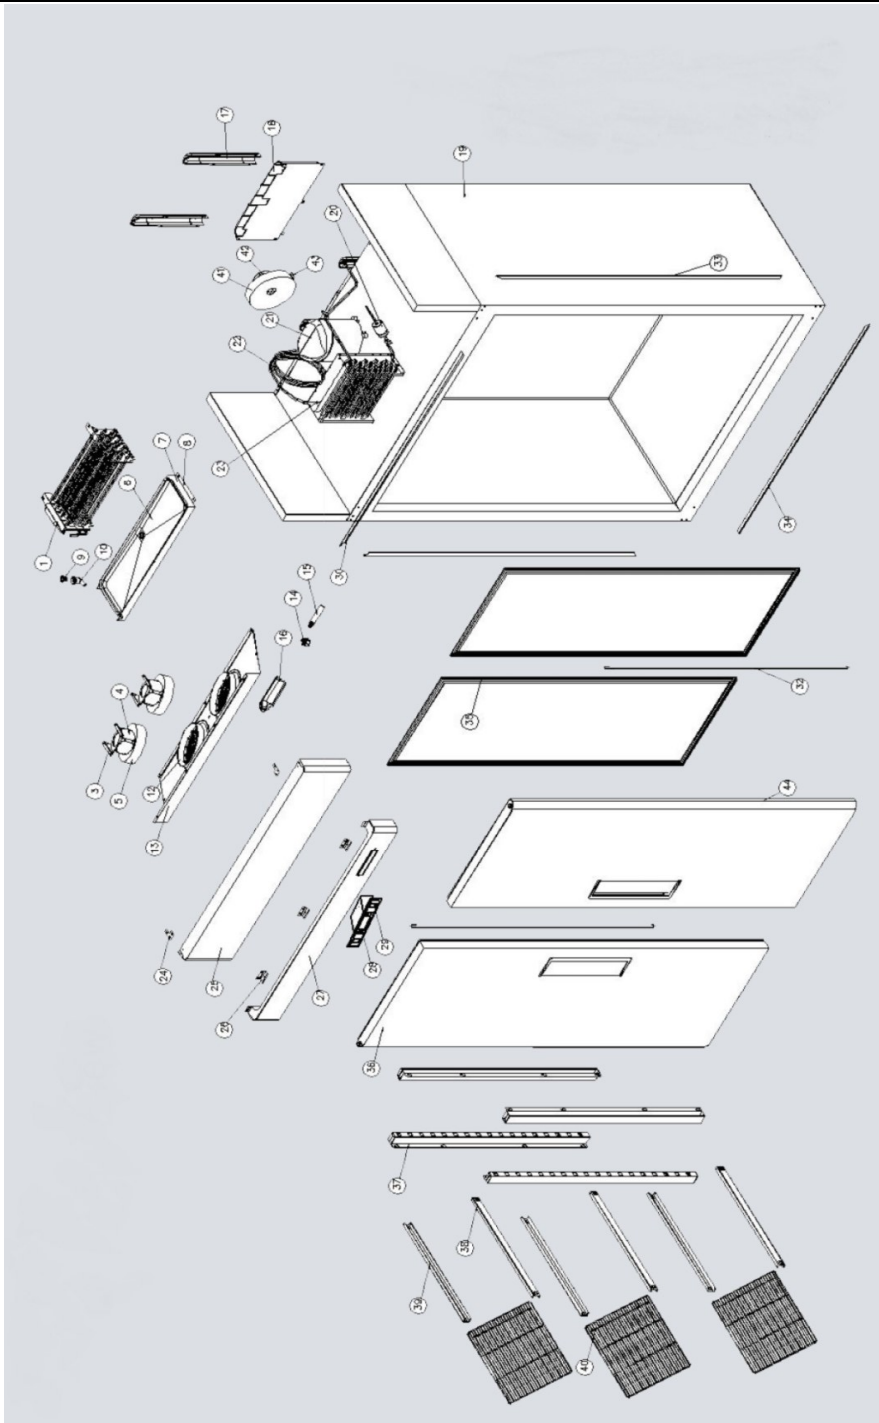

Date	02-10-2020	Revision #	Revision version
Revision	First bil of materials (BOM)		

Bill of materials (BOM)

 HENDI FOOD SERVICE EQUIPMENT Hendi B.V. Steenoven 21 3911 TX Rhenen The Netherlands	Batch #	Appliance part#
	101031 until 172170	232125
	Description	
Refrigerators with two doors 1300L Profi line		

Date	02-10-2020	Revision #	Revision version
Revision	First bil of materials (BOM)		

Item	Description	Part#	Quantity	Remark	Picture
1	Evaporator 510x220x140mm (refrigerators)	941003	1		
3	Bracket	n/a	2		
4	Fan motor	941034	2		
5	Fan	n/a	2		
6	Drip tray housing	n/a	1		
7	Drip tray	n/a	1		
8	Rims	n/a	1		
9	Connector	n/a	1		
10	Drip tray outlet	n/a	1		
12	Grid	n/a	1		
13	Cover	n/a	1		
14	Fitting lamp	n/a	1		
15	Lamp 15W	n/a	1	*Obtain locally	
16	Lamp cover	n/a	1		
17	Cover	n/a	2		
18	Drain box	n/a	1		
19	Housing	n/a	1		
20	Drier filter	n/a	1		
21	Compressor (FFI 10HAK 134A)	940945	1		
22	Gas line	n/a	1		
23	Condenser	n/a	1		
24	Bracket	n/a	2		
25	Top Cover	941591	1		
26	Clips	n/a	3		
27	Bracket	n/a	1		
28	Digital controller Dixell (cooling)	931608	1	Model XR02CX	
29	Switch	205426	1		
30	Liner frame cover (upper)	n/a	1		
32	Spring bar	n/a	2		
33	Liner frame cover (left/right)	n/a	2		
34	Liner frame cover (lower)	n/a	1		
35a	Door gasket 705x1515mm	940952	2		
35b	Door gasket 685x1565mm	940969	2		
36	Complete door assembly (left)	941577	1		
37	Shelf Standard	n/a	4		
38	Shelf holder (right)	nss	6	Available as 936207	
39	Shelf holder (left)	936207	6	Incl item 38 (sold as 1 set 38 and 39)	
40	Shelf GN 2/1	936191	6	Sold per 1 pcs	
41	Fan	n/a	1		
42	Fan motor 36W	941010	1		
43	Complete door assembly (right)	941607	1		
	Door switch	940976	1	*Not shown on exploded view	
	Power cord	931554	1	*Not shown on exploded view	