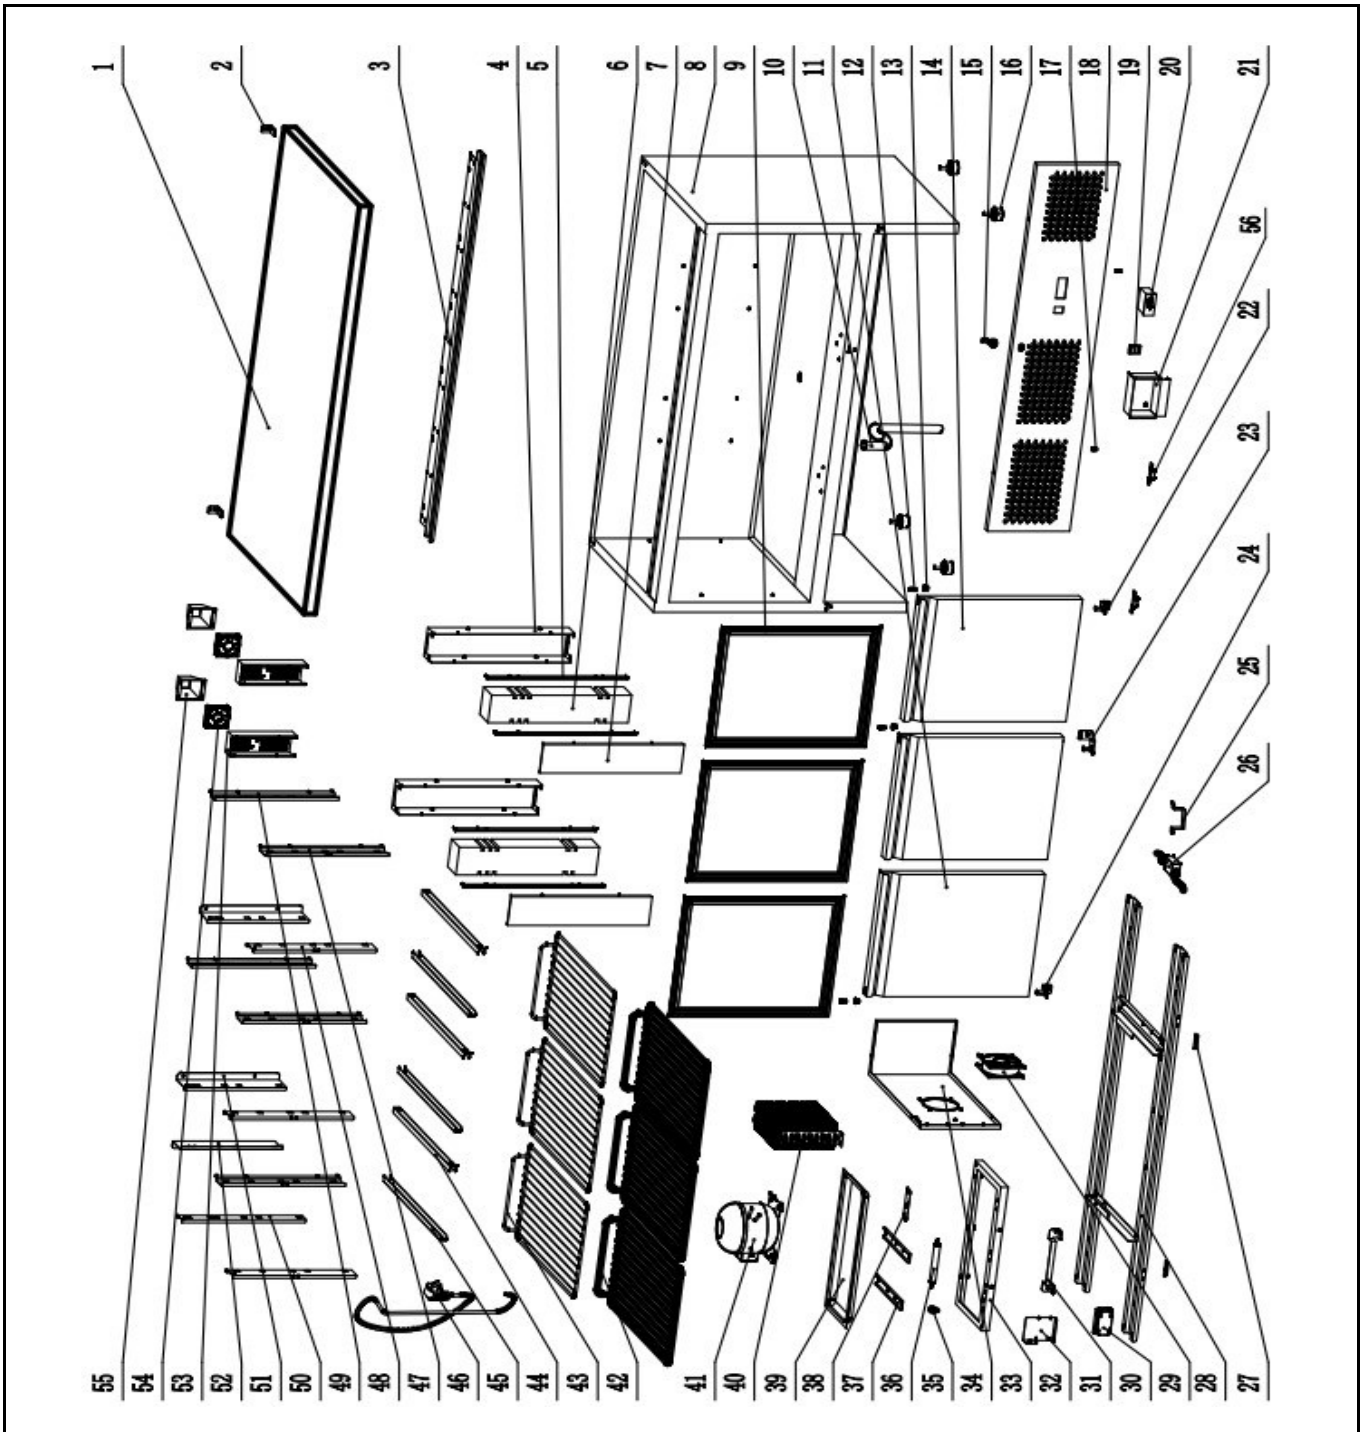

232026

Description

Refrigerator counter with three doors
Kitchen Line

Date	21-06-2021	Revision #	1.1
Revision	New compressor, added cooling fan.		

Bill of materials (BOM)

 <b style="font-size: 24px; margin-left: 10px;">HENDI Tools for Chefs Hendi B.V. Steenoven 21 3911 TX Rhenen The Netherlands	Batch #	Appliance part#
	190952 and up	232026
	Description	
	Refrigerator counter with three doors Kitchen Line	