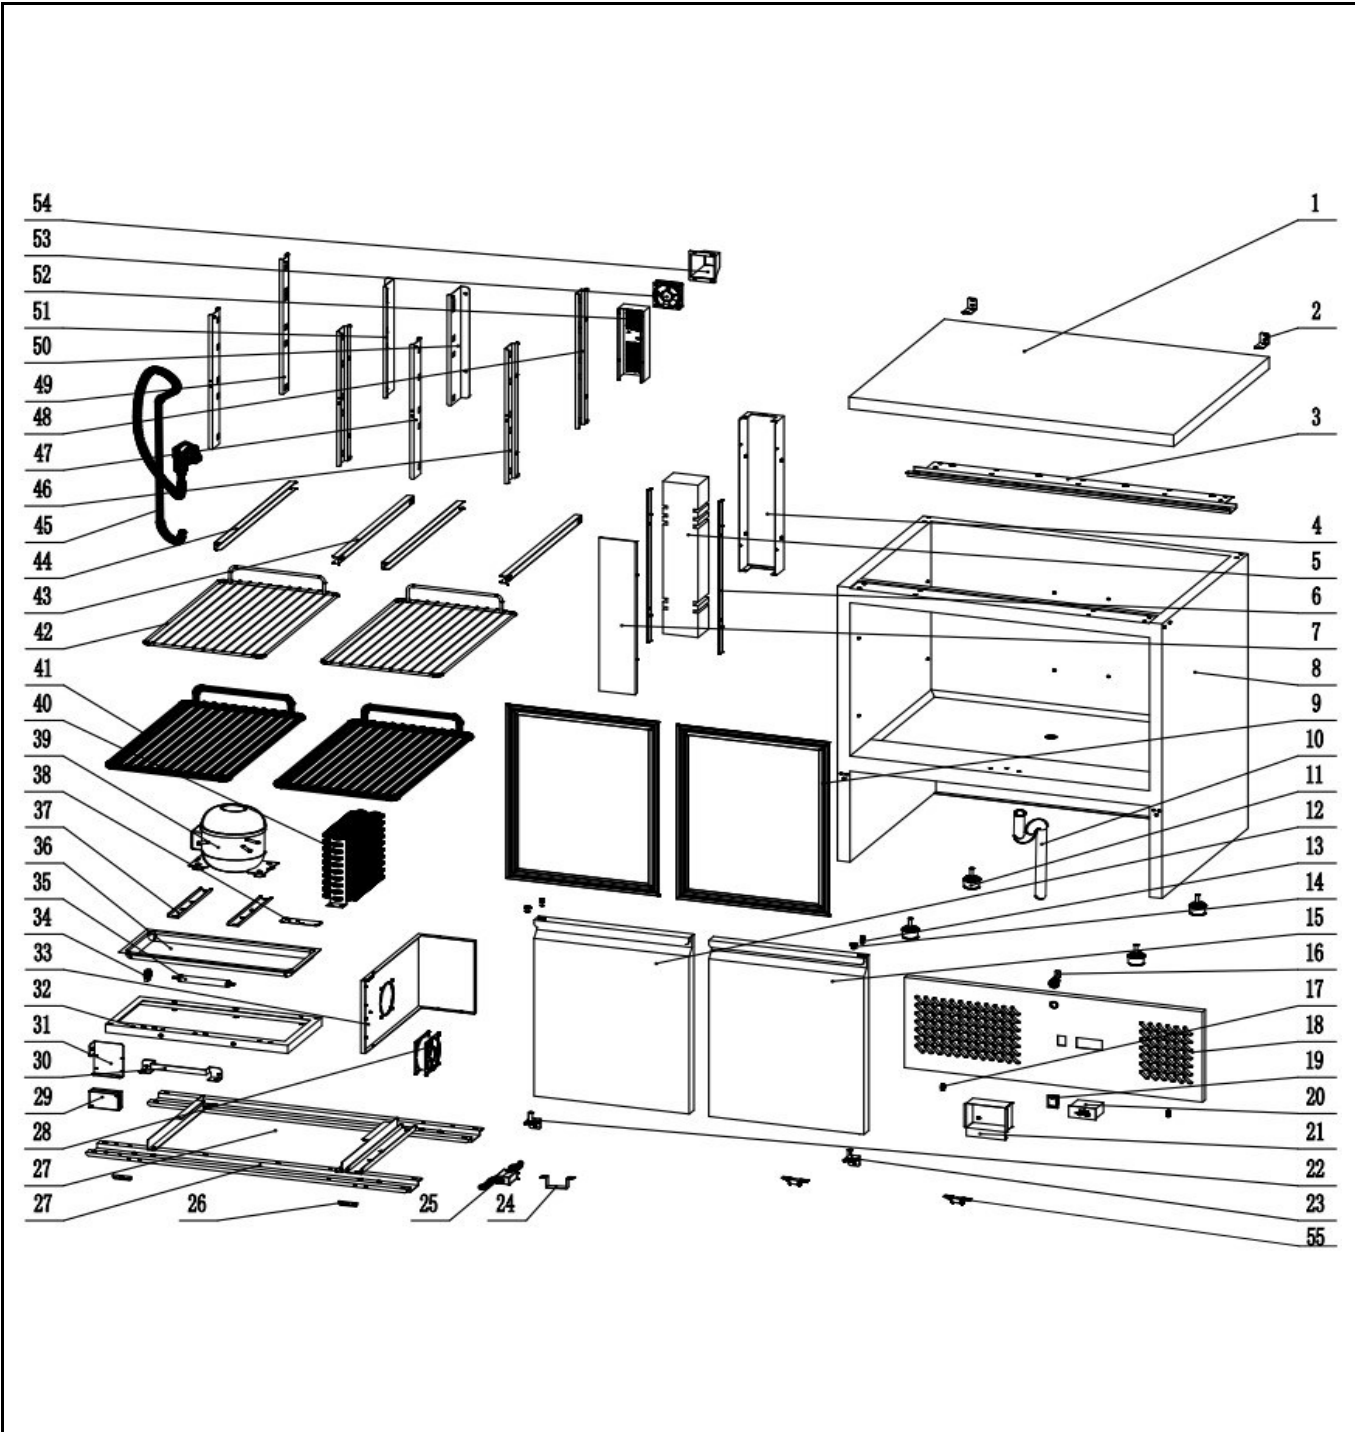

Drawing

Tools for Chefs

Hendi B.V.  
 Steenoven 21  
 3911 TX Rhenen  
 The Netherlands

Batch #	Appliance part#
191133 and up	232019

Description
Refrigerator counter with two doors Kitchen Line

Date	21-06-2021	Revision #	1.1
Revision	New compressor, added cooling fan.		

### Bill of materials (BOM)

 <p><b>Hendi B.V.</b> Steenoven 21 3911 TX Rhenen The Netherlands</p>	<b>Batch #</b>	<b>Appliance part#</b>
	191133 and up	<b>232019</b>
	<b>Description</b>	
Refrigerator counter with two doors Kitchen Line		

n/a -> not available

nss -> not sold separately

Circuit diagram

**Hendi B.V.**  
 Steenoven 21  
 3911 TX Rhenen  
 The Netherlands

Tools for Chefs

Batch #  
 191133 and up

Appliance part#  
**232019**

Description  
 Refrigerator counter with two doors  
 Kitchen Line