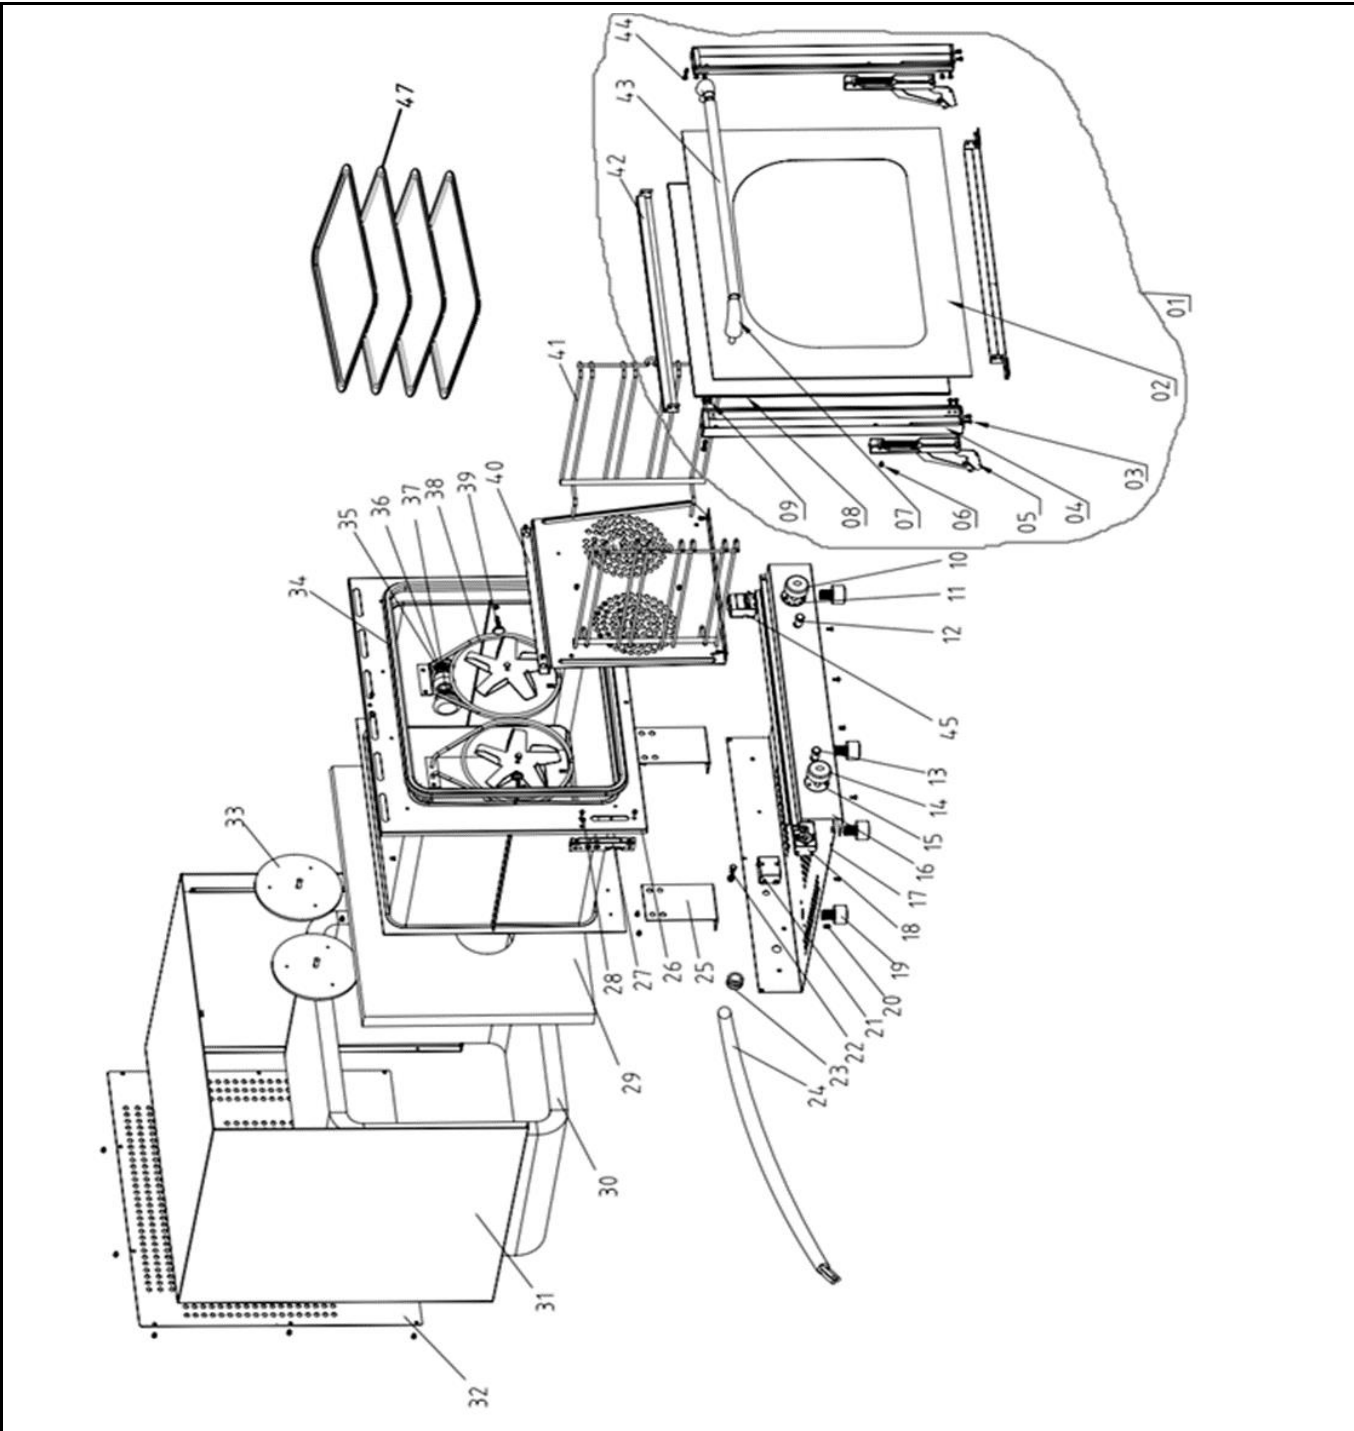

Drawing

Tools for Chefs

Hendi B.V.
Steenoven 21
3911 TX Rhenen
The Netherlands

Batch #
HK071519 and
up

Appliance part#
227060

Description
Convection Oven H90

Date	29-04-2021	Revision #	1.1
Revision	Updated knob, logo and backplate.