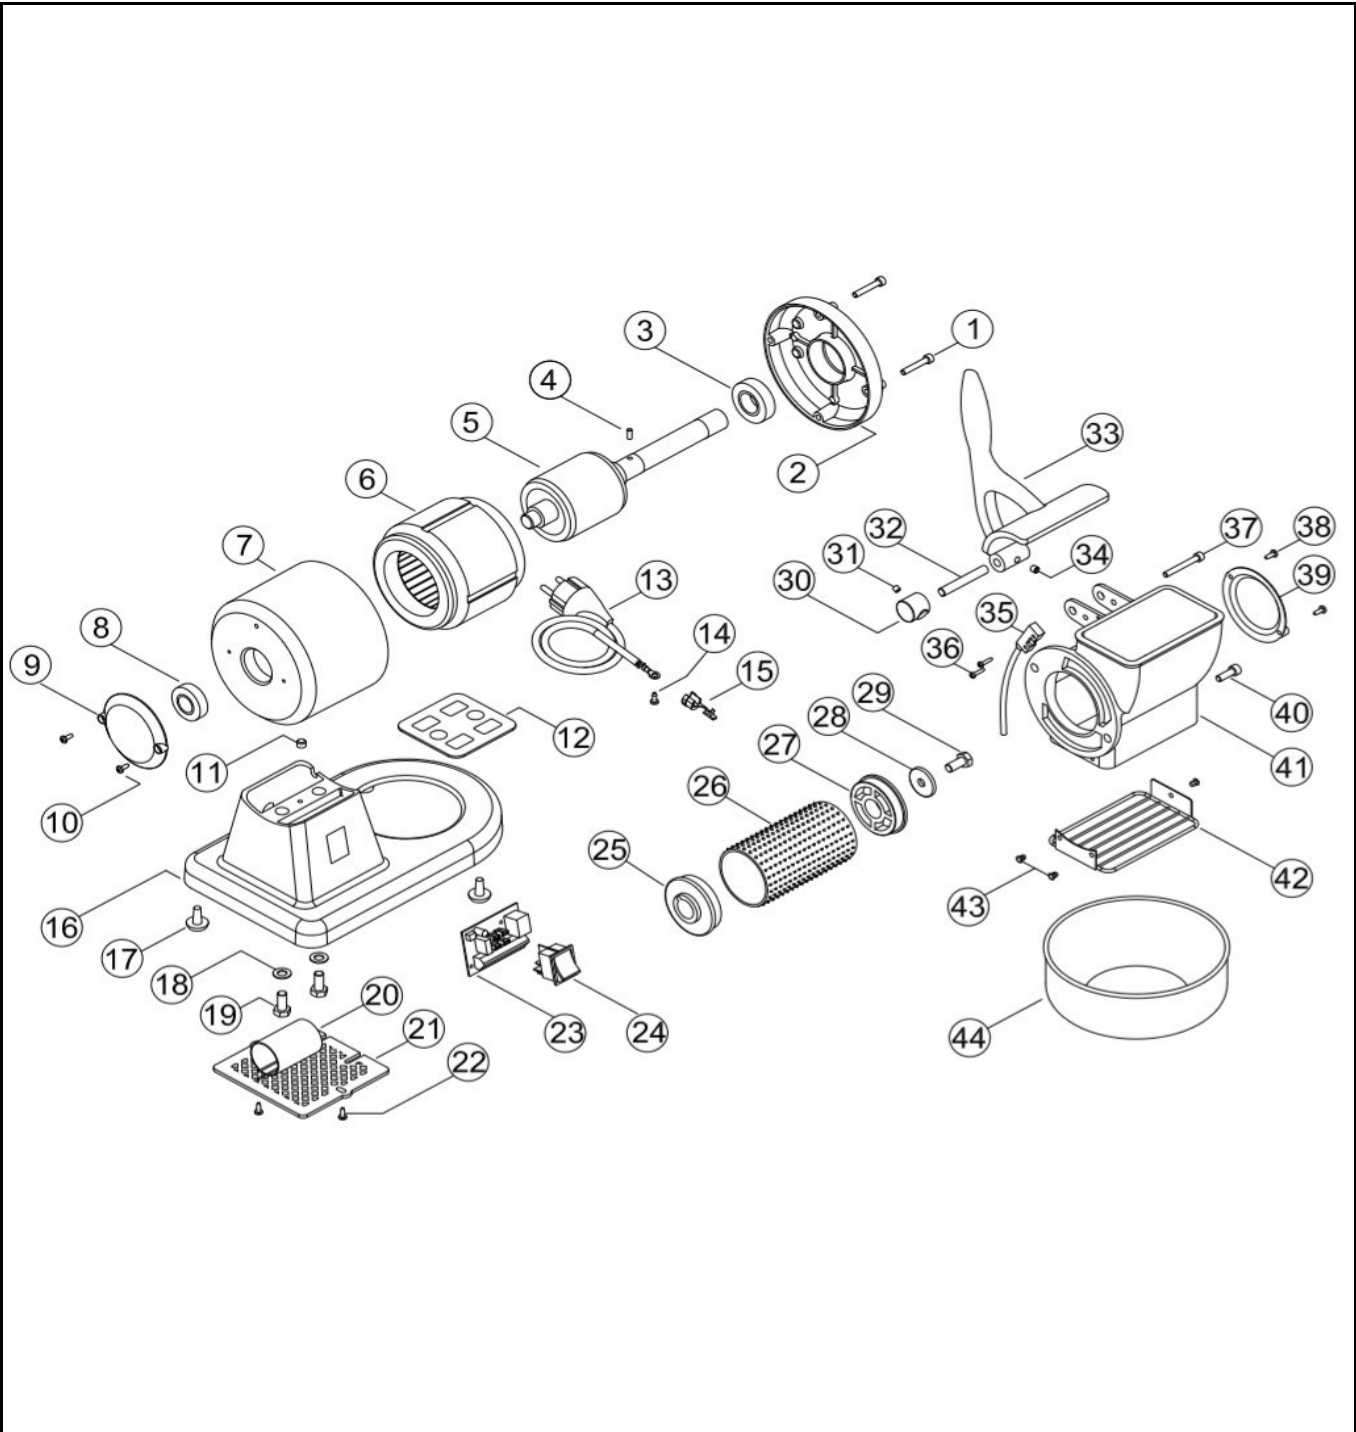

Drawing

Tools for Chefs

Hendi B.V.
Steenoven 21
3911 TX Rhenen
The Netherlands

Batch #
000000 and up

Appliance part#
226827

Description
Cheese-grating machine

Date	09-11-2020	Revision #	1.0
Revision	First Bill of Materials (BOM)