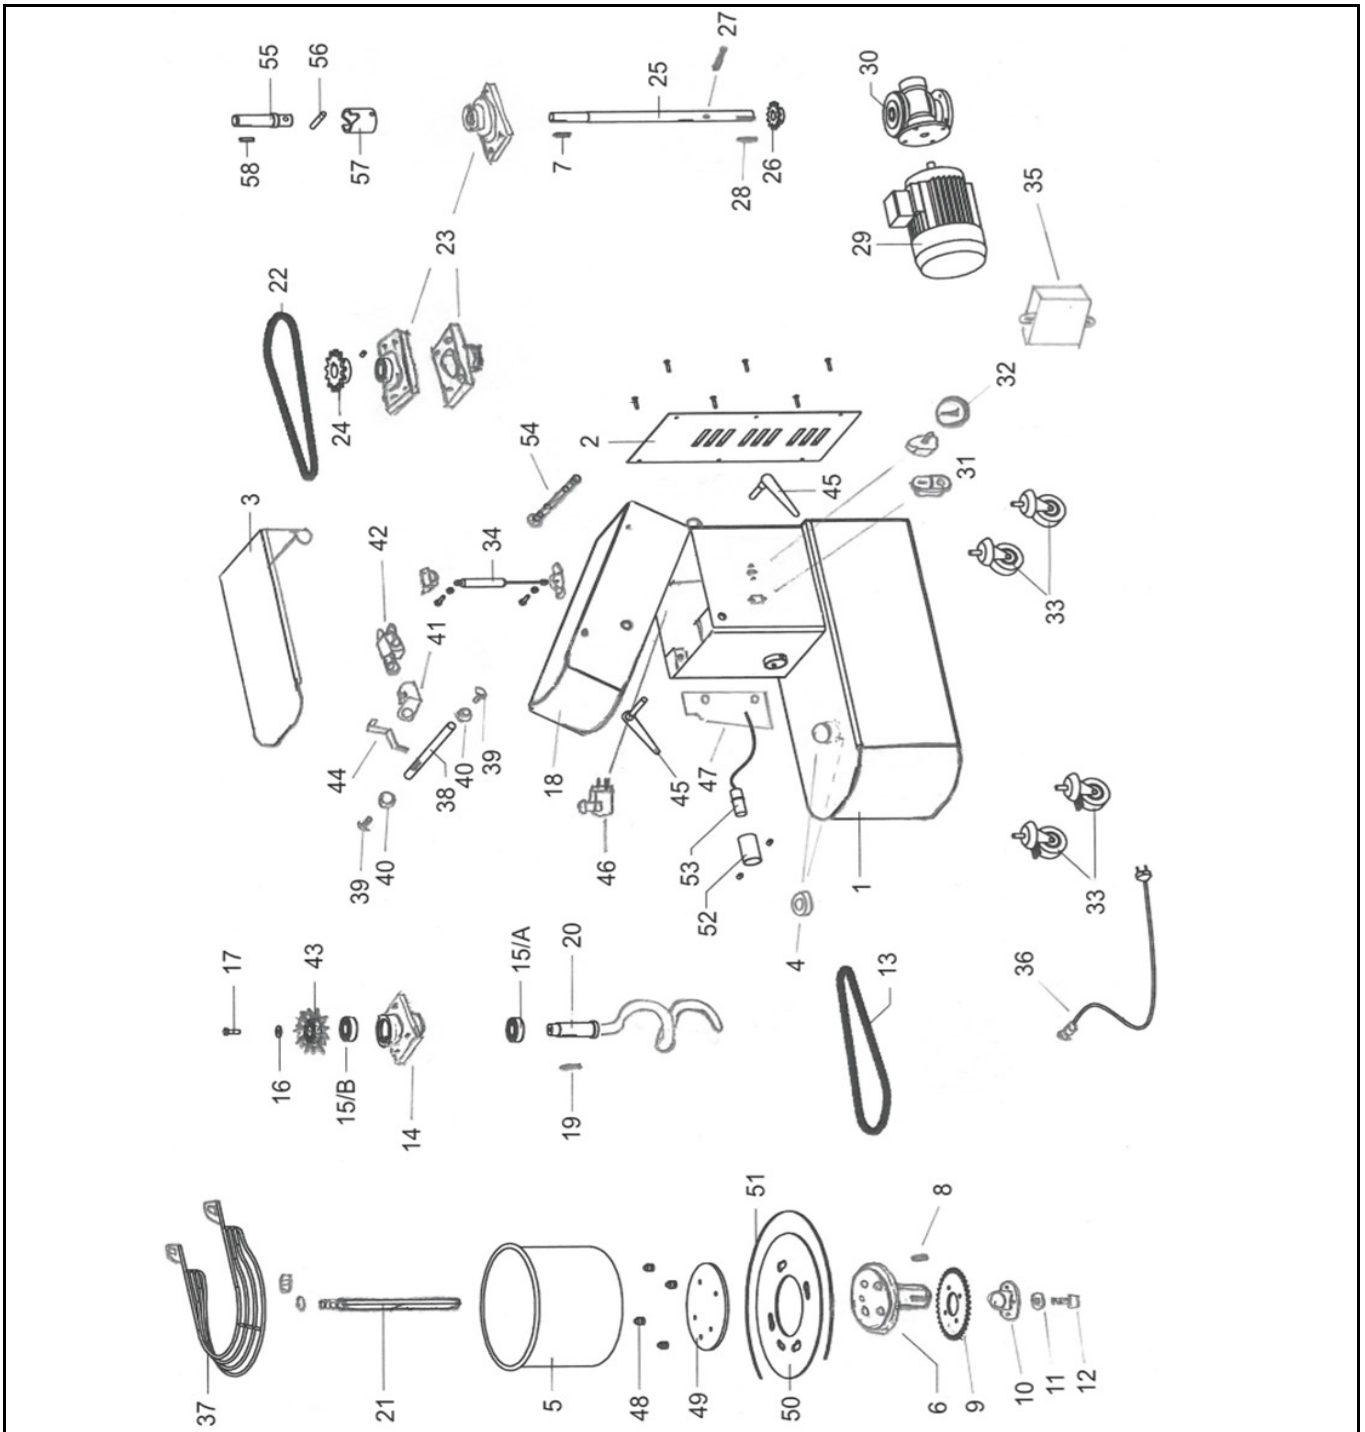

Spiral mixer with removable bowl 32L

Date 18-03-2020

Revision #

1.0

Revision First Bill of Materials (BOM)

Bill of materials (BOM)

 <p>Hendi B.V. Tools for Chefs Steenoven 21 3911 TX Rhenen The Netherlands</p>	Batch #	Appliance part#
	000000 and up	226353
	Description	
Spiral mixer with removable bowl 32L		

Date	18-03-2020	Revision #	1.0
Revision	First Bill of Materials (BOM)		

Item	Description	Part#	Quantity	Remark	Picture
1	Housing base	n/a	1		
2	Housing panel (Back)	n/a	1		
3	Housing panel (top)	n/a	1		
4	Bearing	n/a	1		
5	Bowl (32Ltr)	n/a	1		
6	Bowl support axle	n/a	1		
7	Axle key	n/a	1		
8	Support axle key	n/a	1		
9	Gear	n/a	1		
10	Bowl support axle mount	n/a	1		
11	Washer	n/a	1		
12	Screw M8	n/a	1		
13	Lower drive chain	n/a	1		
14	Spiral support	n/a	1		
15/A	Bearing	n/a	1		
15/B	Bearing	n/a	1		
16	Washer	n/a	1		
17	Screw	n/a	1		
18	Housing (top)	n/a	1		
19	Spiral key	n/a	1		
20	Spiral mixer	n/a	1		
21	Dough breaker	n/a	1		
22	Upper drive chain	n/a	1		
23	Drive axle support	n/a	1		
24	Upper drive gear	n/a	1		
25	Drive shaft	n/a	1		
26	Lower drive gear	n/a	1		
27	Drive shaft pin	n/a	1		
28	Drive shaft key	n/a	1		
29	Motor 400V 1100W	n/a	1	Incl. item 30	
30	Transmission box	nss	1		
31	Switch	935392	1		
32	Timer	n/a	1		
33	Wheel	943397	4	Sold as set of 4	
34	Gas spring	n/a	1		
35	Speed switch unit	n/a	1	Not available for this model	
36	Power cord	n/a	1		
37	Bowl guard	n/a	1		
38	Bowl guard axle	n/a	1		
39	Screw	n/a	2		
40	Washer	n/a	2		
41	Microswitch bracket	n/a	1		
42	Microswitch	n/a	1		
43	Spiral drive gear	n/a	1		
44	Bracket	n/a	1		
45	Locking screw with handle	n/a	2		
46	Microswitch	n/a	1		
47	Finger guard	n/a	1		
48	Bowl pins	n/a	1		
49	Suspension disk	n/a	1		
50	Slotted disc	n/a	1		
51	Slotted disc gasket	n/a	1		
52	Sensor bracket	n/a	1		
53	Proximity sensor	n/a	1		