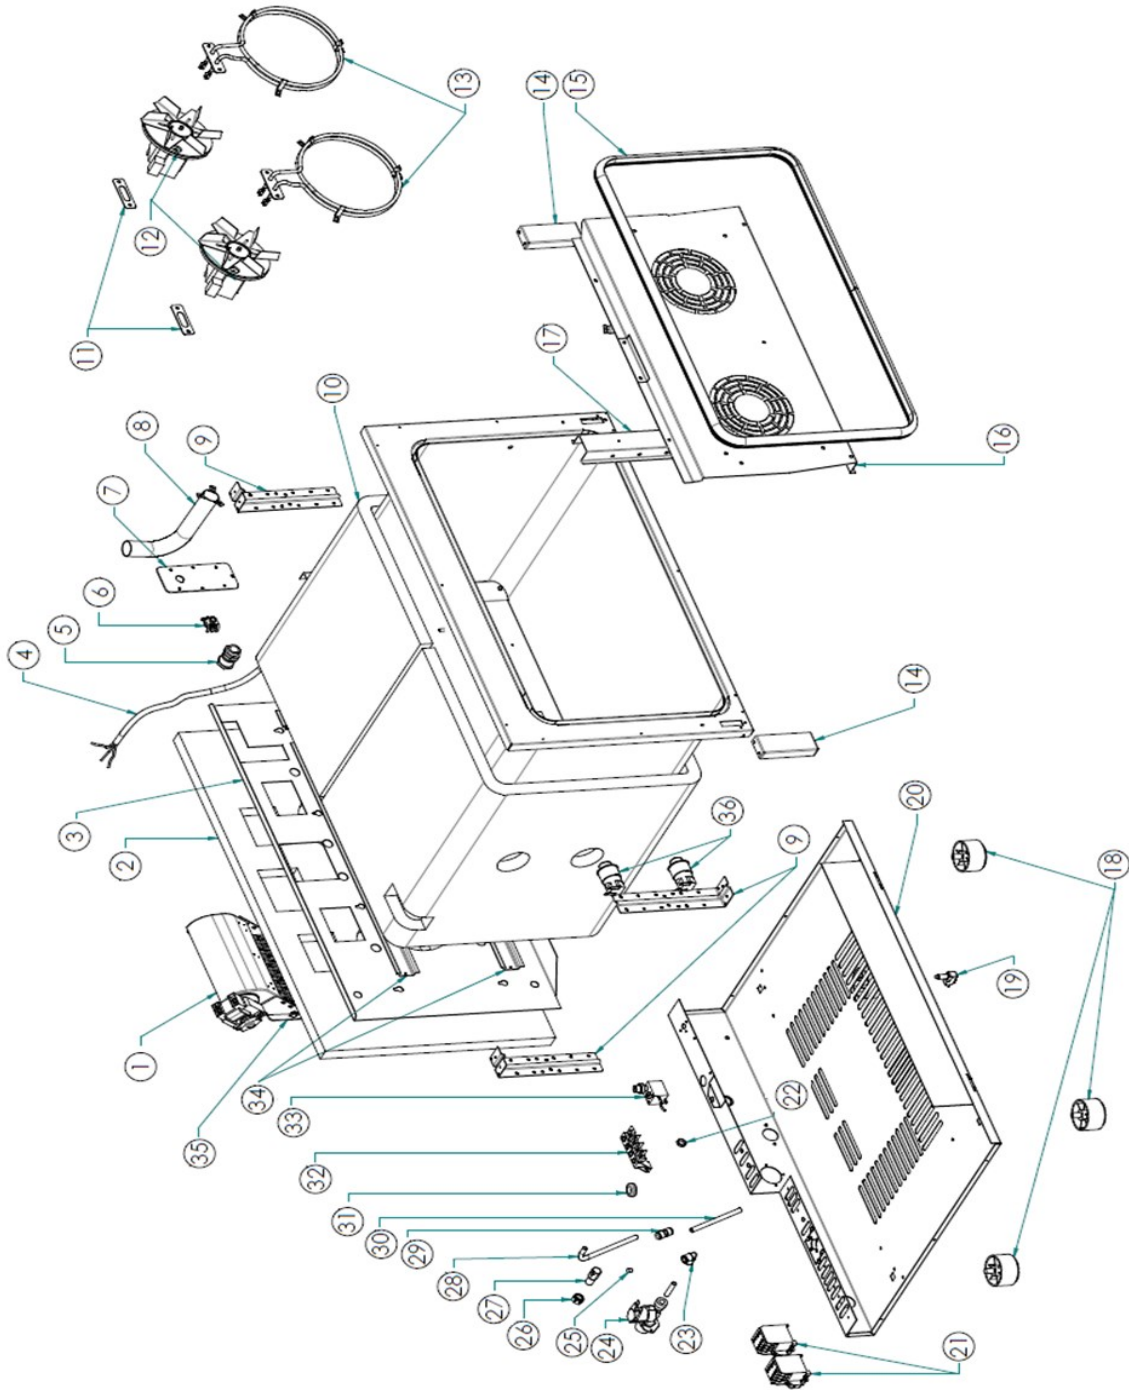

Date	15-08-2022	Revision #	1.0
Revision	First Bill of Materials (BOM)		Updated format

Item	Description	Part#	Quantity	Remark	Picture
1	Door complete	934968	1	Incl item 2,3,4,5,6 and 7	
2	Door handle	nss	1	Available as 934968	
3	Bolt	nss	2	Available as 934968	
4	Washer	nss	2	Available as 934968	
5	Door glass	nss	1	Available as 934968	
6	Inner door glass	nss	1	Available as 934968	
7	Hinge	934975	2	Also in set 934968	
8	Light cover green	nss	1	Available as 910191	
9	Light cover orange	nss	1	Available as 910184	
10	Switch (humidity)	935514	1		
11	Knob	225349	2		
12	Display sticker	n/a	1		
13	Display panel	n/a	1		
14	Hinge support	n/a	2		
15	Timer with buzzer	931455	1		
16	Thermostat	910078	1		
17	Indicator light orange	910184	2	Incl item 9	
18	Indicator light green	910191	2	Incl item 8	
19	Bolt (tray support)	935224	2		
20	Tray support left/right (GN)	935194	2	(Set of 2 pcs)	
22	Tray support left/right (Bakery)	935170	2	(Set of 2 pcs)	
23	Right side cover	n/a	1		
24	Top cover	n/a	1		
25	Back cover	n/a	1		
26	Left cover	n/a	1		

000000

Description

Date 15-08-2022

Revision #

1.0

Revision First Bill of Materials (BOM)

Bill of materials (BOM)

 <b style="font-size: 24px; margin-left: 10px;">HENDI <small style="color: green; margin-left: 10px;">Tools for Chefs</small> Hendi B.V. Steenoven 21 3911 TX Rhenen The Netherlands	Batch #	Appliance part#
	501150 and up	225516
	Description	
	Bakery oven with manual humidifier	