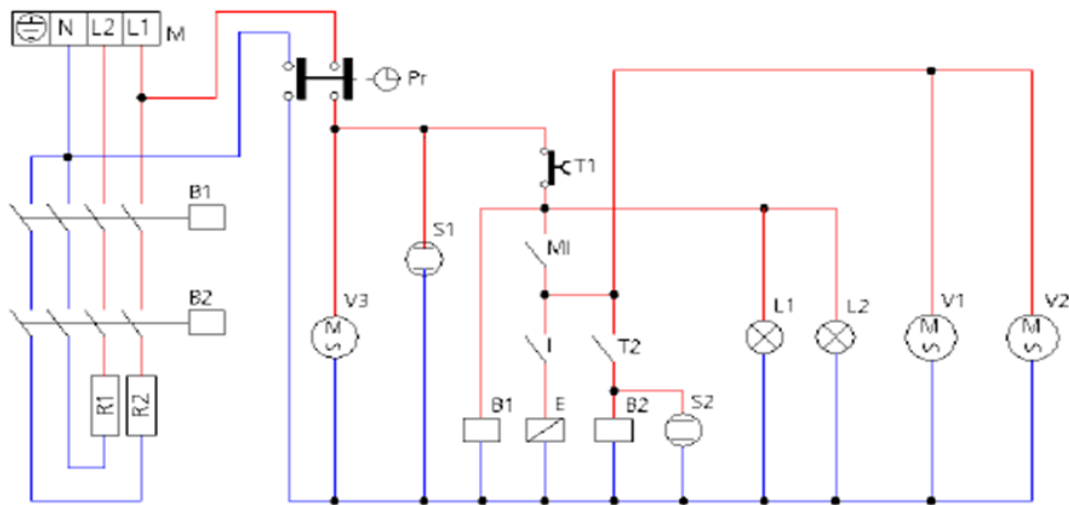

Circuit diagram

<b style="font-size: 2em; margin-left: 10px;">HENDI Tools for Chefs Hendi B.V. Steenoven 21 3911 TX Rhenen The Netherlands	Batch #	Appliance part#
	501150 and up	225516
	Description	
	Bakery oven with manual humidifier	

Date	15-08-2022	Revision #	1.0
Revision	First Bill of Materials (BOM)		Updated format

Key

M Power terminal board	R1-R2 Circular heating elements
Pr "End of cooking" programmer	V1-V2 Radial motoventilators
MI Door microswitch	V3 Motoventilatore tangenziale
I Umidifier switch	E Water solenoid-valve
T1 Safety thermostat	B1-B2 Contactor coils
T2 Control thermostat	S1 Programmer indicator light
L1-L2 Lighting lamps	S2 Thermostat indicator light