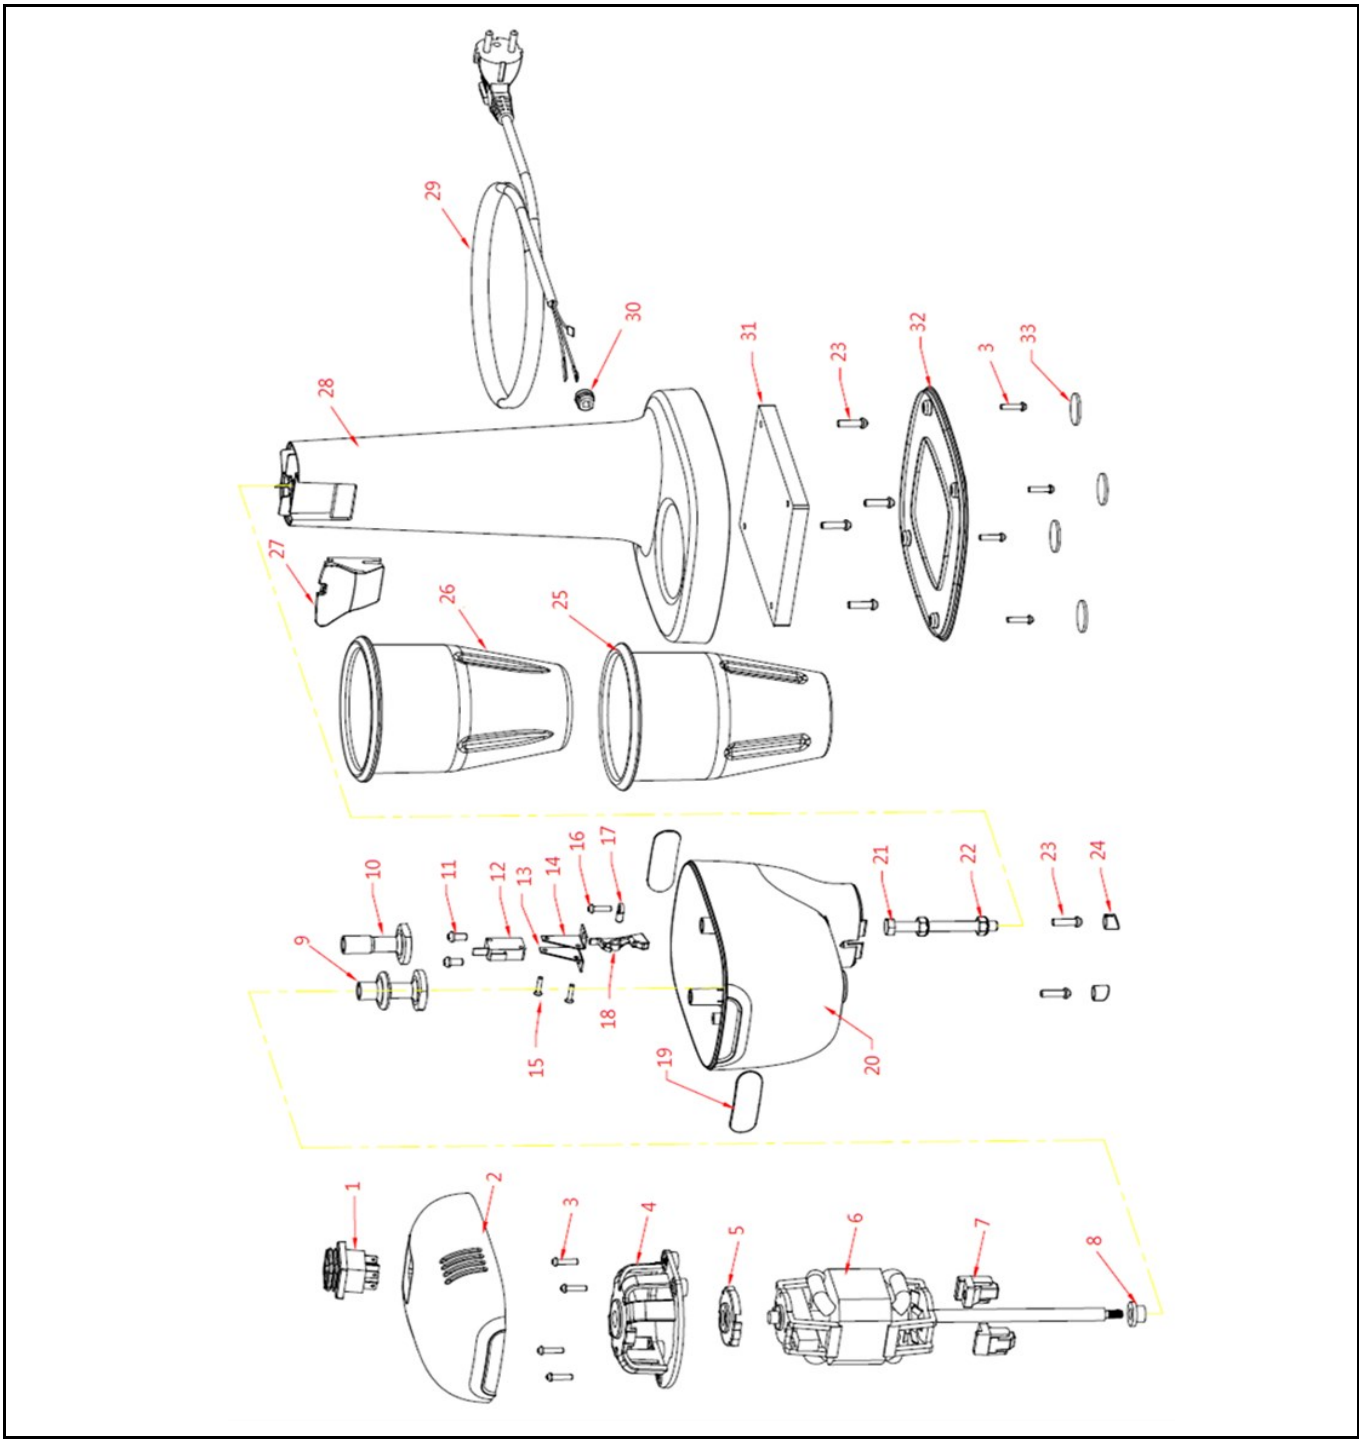

Drawing

Tools for Chefs

Hendi B.V.
Steenoven 21
3911 TX Rhenen
The Netherlands

Batch #
000000 and up

Appliance part#
221617

Description
Milk shaker 400W
White

Date	19-05-2022	Revision #	1.0
Revision	First Bill of Materials (BOM)		

Bill of materials (BOM)

 HENDI Tools for Chefs Hendi B.V. Steenoven 21 3911 TX Rhenen The Netherlands	Batch #	Appliance part#
	000000 and up	221617
	Description	
	Milk shaker 400W White	

Date	19-05-2022	Revision #	1.0
Revision	First Bill of Materials (BOM)		

Item	Description	Part#	Quantity	Remark	Picture
1	Switch	961353	1		
2	Motor housing cover (top)	n/a	1		
3	Screw 4x16	n/a	8		
4	Motor bracket (top)	n/a	1		
5	Anti vibration pad	961476	1		
6	Motor	961360	1		
7	Motor supprt bracket (bottom)	961483	2		
8	Silicone seal	961377	1		
9	Agitator (double layer)	nss	1	Available as 961131	
10	Agitator (single layer)	nss	1	Available as 961131	
*	Agitator set	961131	1	Incl. item 9 and 10	
11	Screw 5x10	n/a	2		
12	Microswitch	961391	1	Incl. item 13, 14 and 15	
13	Microswitch holder (left)	nss	1	Available as 961391	
14	Microswitch holder (right)	nss	1	Available as 961391	
15	Screw M3x14	nss	2	Available as 961391	
16	Screw 4x14	n/a	1		
17	Driver unit shaft	n/a	1		
18	Driver unit	n/a	1		
19	Hendi logo sticker	961407	2		
20	Motor housing (bottom)	n/a	1		
21	Bolt M8x80	n/a	1		
22	Nut M8	n/a	2		
23	Screw 5x18	n/a	6		
24	Housing plug (white)	962251	2	Set of 2	
25	Cup (stainless steel)	961117	1		
26	Cup (polycarbonate)	961124	1		
27	Cup holder	961445	1		
28	Body	n/a	1		
29	Power cord	961452	1		
30	Pull relief	nss	1		
31	Counterweight	n/a	1		
32	Body cover (bottom)	n/a	1		
33	Foot	961469	1	Set of 4	

n/a -> not available

nss -> not sold separately

Circuit diagram

 HENDI Tools for Chefs Hendi B.V. Steenoven 21 3911 TX Rhenen The Netherlands	Batch #	Appliance part#
	000000 and up	221617
	Description	
	Milk shaker 400W White	