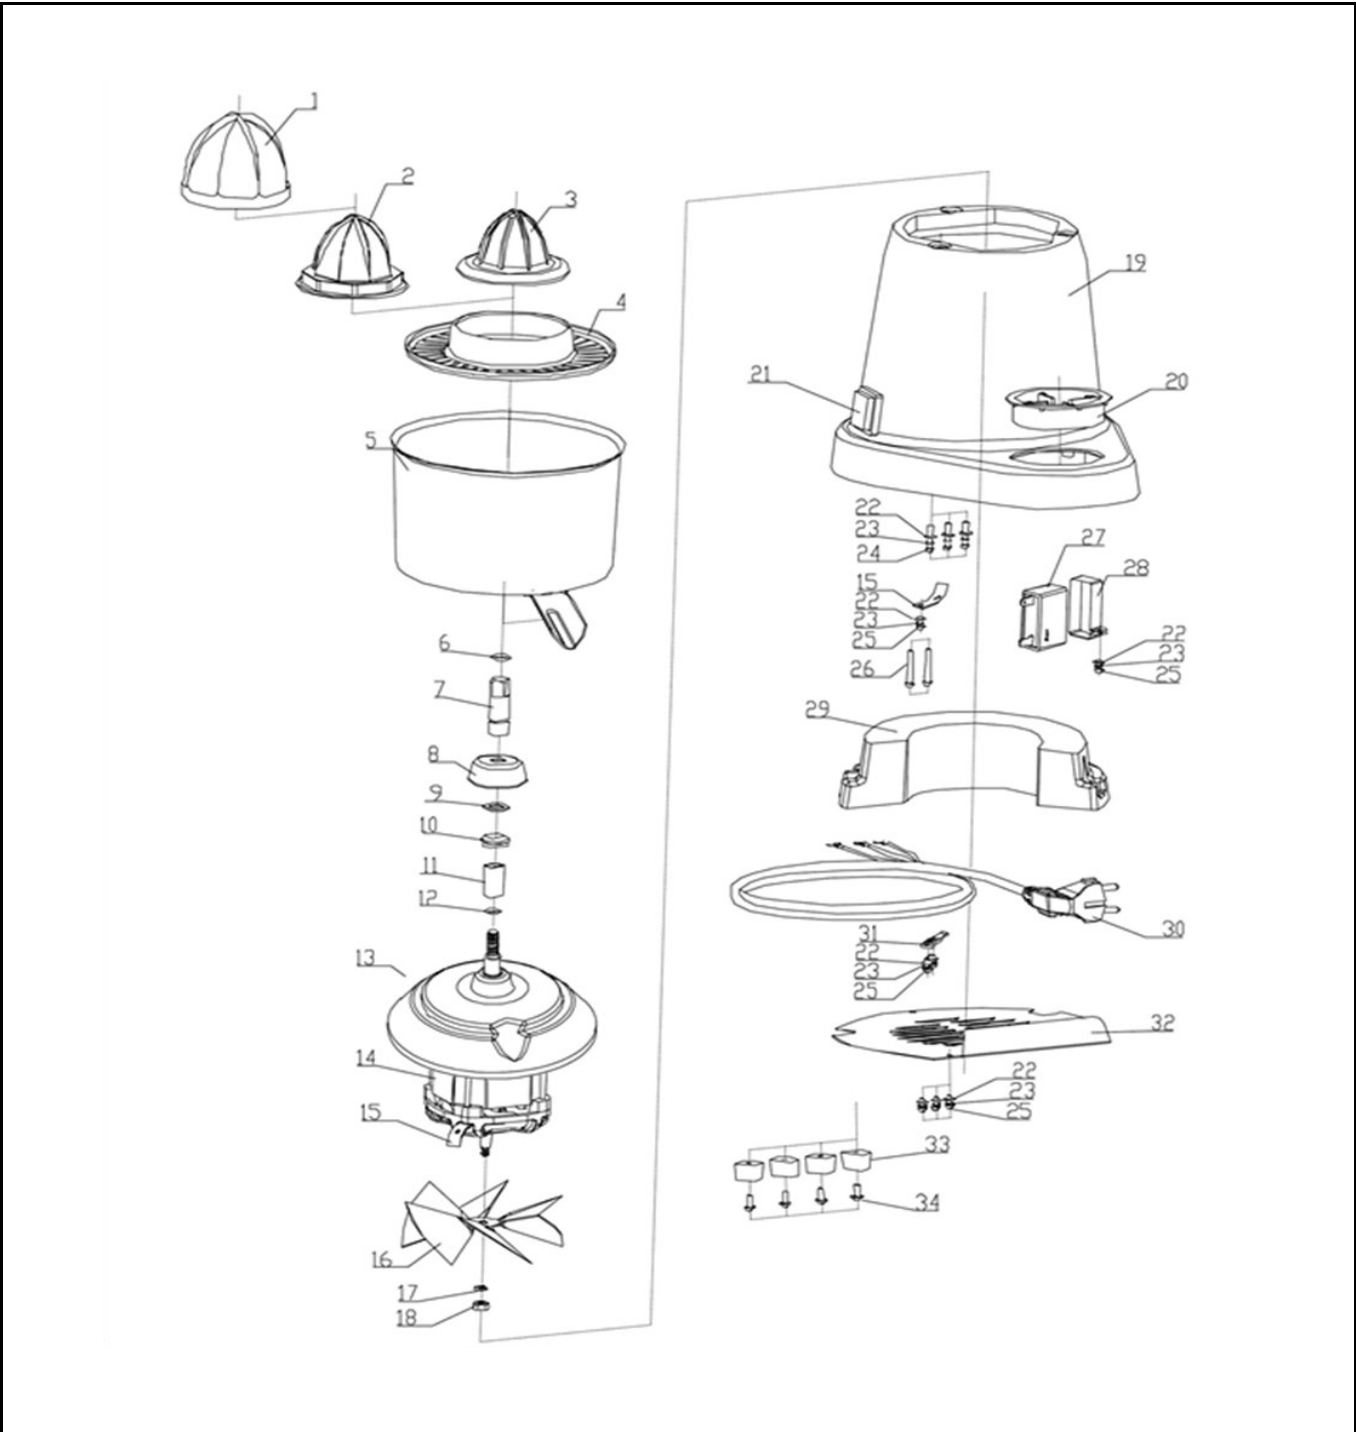

Drawing

Tools for Chefs

Hendi B.V.
Steenoven 21
3911 TX Rhenen
The Netherlands

Batch #
000000 and up

Appliance part#
221204

Description
Citrus juicer electric

Date	26-04-2021	Revision #	1.0
Revision	First Bill of Materials (BOM)