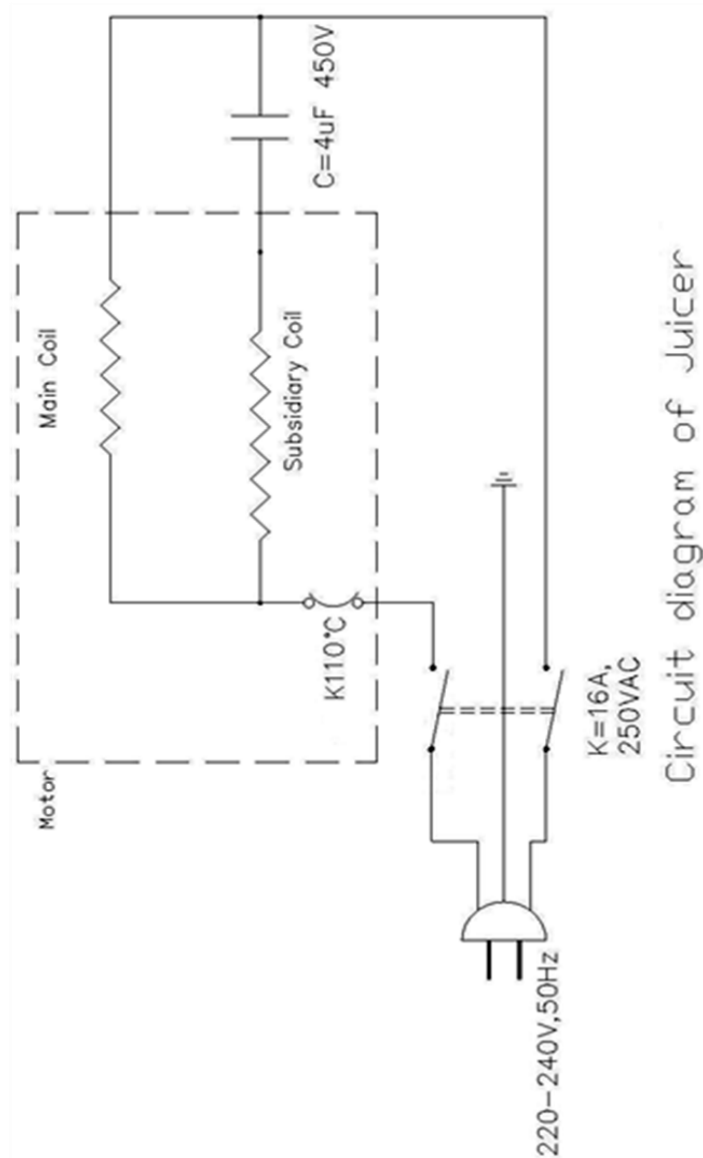

Circuit diagram

HENDI Tools for Chefs Hendi B.V. Steenoven 21 3911 TX Rhenen The Netherlands	Batch #	Appliance part#
	000000 and up	221204
	Description	
	Citrus juicer electric	

Date	26-04-2021	Revision #	1.0
Revision	First Bill of Materials (BOM)		

Circuit diagram of Juicer