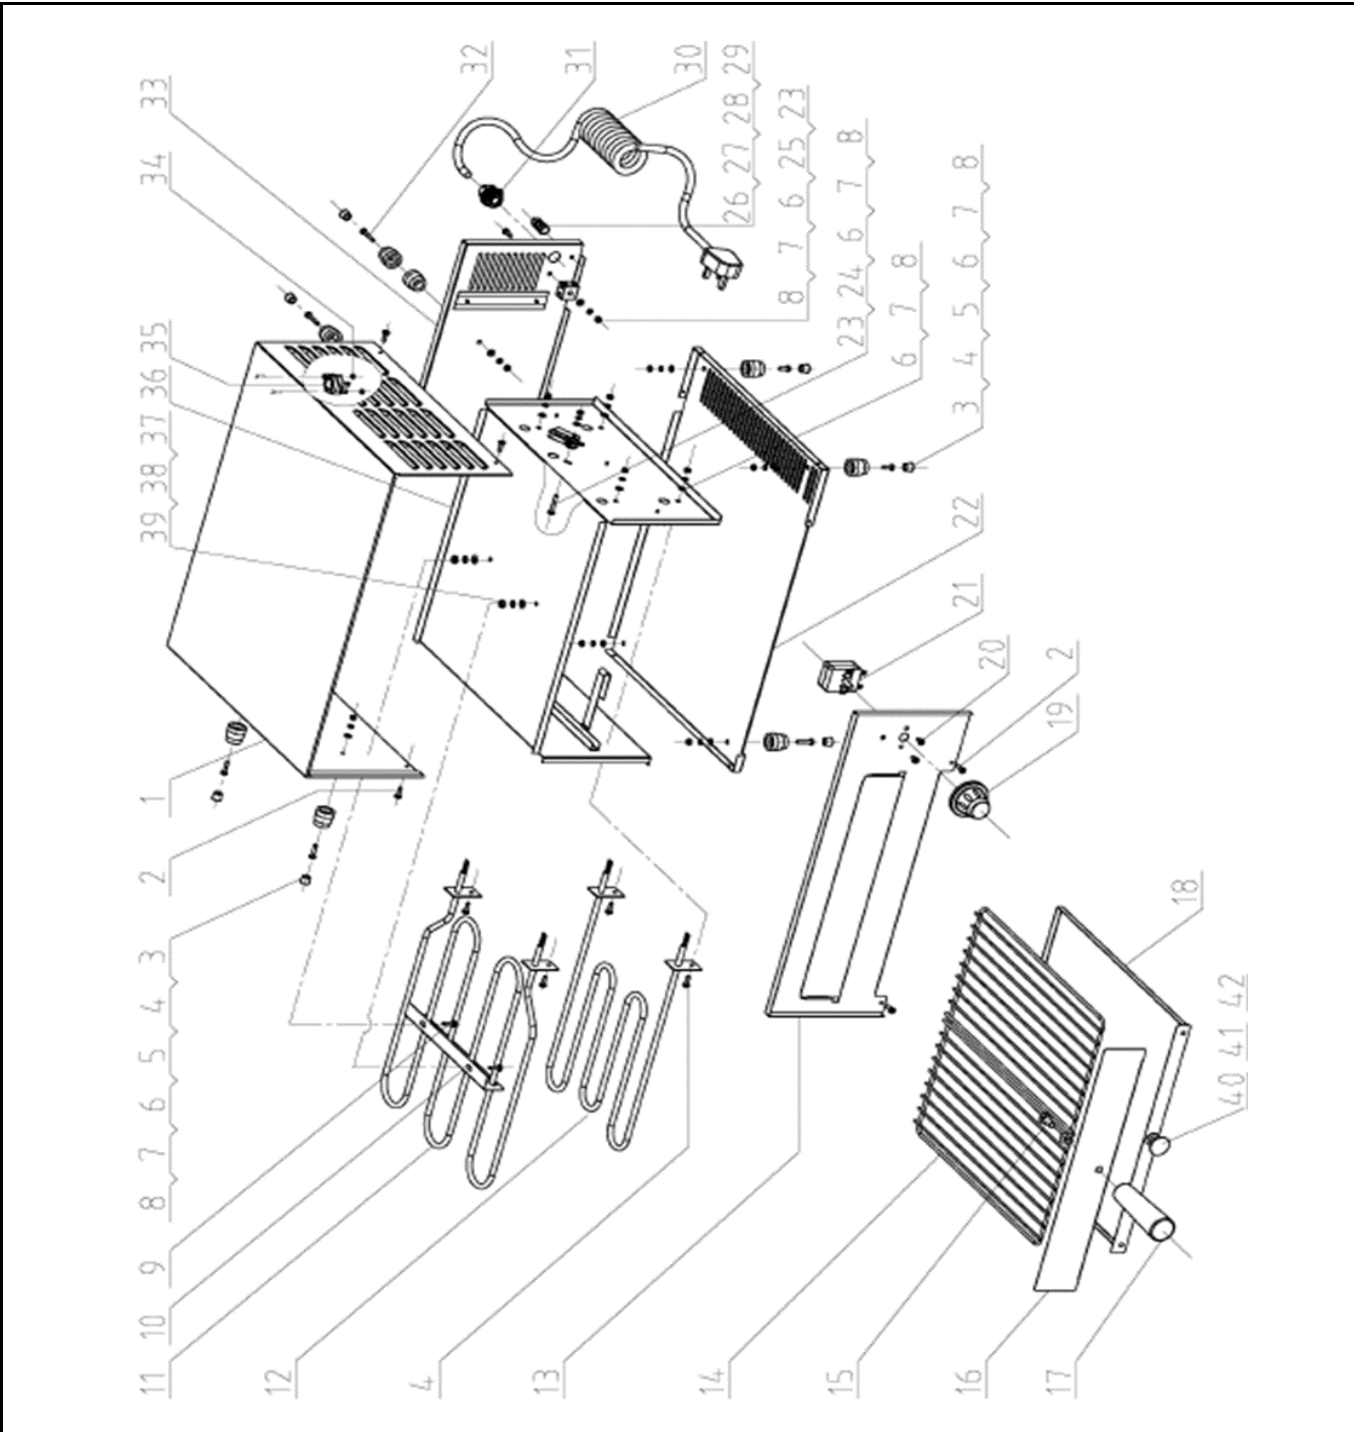

Drawing

Tools for Chefs

Hendi B.V.
 Steenoven 21
 3911 TX Rhenen
 The Netherlands

Batch #	Appliance part#
HK015419 until HK147623	220306

Description
Pizzaoven

Date	13-01-2025	Revision #	1.1
Revision	Updated timer and knob.		

Bill of materials (BOM)

 <b style="font-size: 24pt; margin-left: 10px;">HENDI Tools for Chefs Hendi B.V. Steenoven 21 3911 TX Rhenen The Netherlands	Batch #	Appliance part#
	HK015419 until HK147623	220306
	Description	
Pizzaoven		

Date	13-01-2025	Revision #	1.1
Revision	Updated timer and knob.		

Item	Description	Part#	Quantity	Remark	Picture
1	Upper Housing	n/a	1		
2	Screw M4X8	n/a	6		
3	Serrated Lock Washer	n/a	4		
4	Screw M4X16	n/a	4		
5	Foot	907801	4		
6	Washer	n/a	4		
7	Spring Washer	n/a	4		
8	Nut	n/a	4		
9	Screw M5X10	n/a	4		
10	Support Bracket Heating Element	n/a	1		
11	Heating Element (Top)	904145	1		
12	Heating Element (Bottom)	904152	1		
13	Front Housing Panel	n/a	1		
14	Grid	904121	1		
15	Bolt M8X16	nss	1	Available as 904121	
16	Panel for Grid	nss	1	Available as 904121	
17	Handle for Grid	nss	1	Available as 904121	
18	Crumb Tray	941430	1		
19	Timer Knob	948330	1		
20	Screw M4X6	n/a	2		
21	Timer	948279	1		
22	Bottom Plate	n/a	1		
23	Screw M4X25	n/a	1		
24	Thermostat	904169	1	±300°	
25	Terminal	n/a	1		
26	Screw M5X20	n/a	4		
27	Nut	n/a	4		
28	Washer	n/a	4		
29	Spring Washer	n/a	4		
30	Power Cord	n/a	1	H05RN-F 1.0mm ²	
31	Power Cord Retention	n/a	1		
32	Screw M4X40	n/a	2		
33	Back Housing Panel	n/a	1		
34	Screw M3	n/a	2		
35	Hi-Limiter	904176	1		
36	Chamber Assembly	n/a	1		
37	Washer	n/a	2		
38	Spring Washer	n/a	2		
39	Nut	n/a	2		
40	Knob for Crumb Tray	nss	1	Available as 941430	
41	Screw M4X12	nss	1	Available as 941430	
42	Spring Washer	nss	1	Available as 941430	