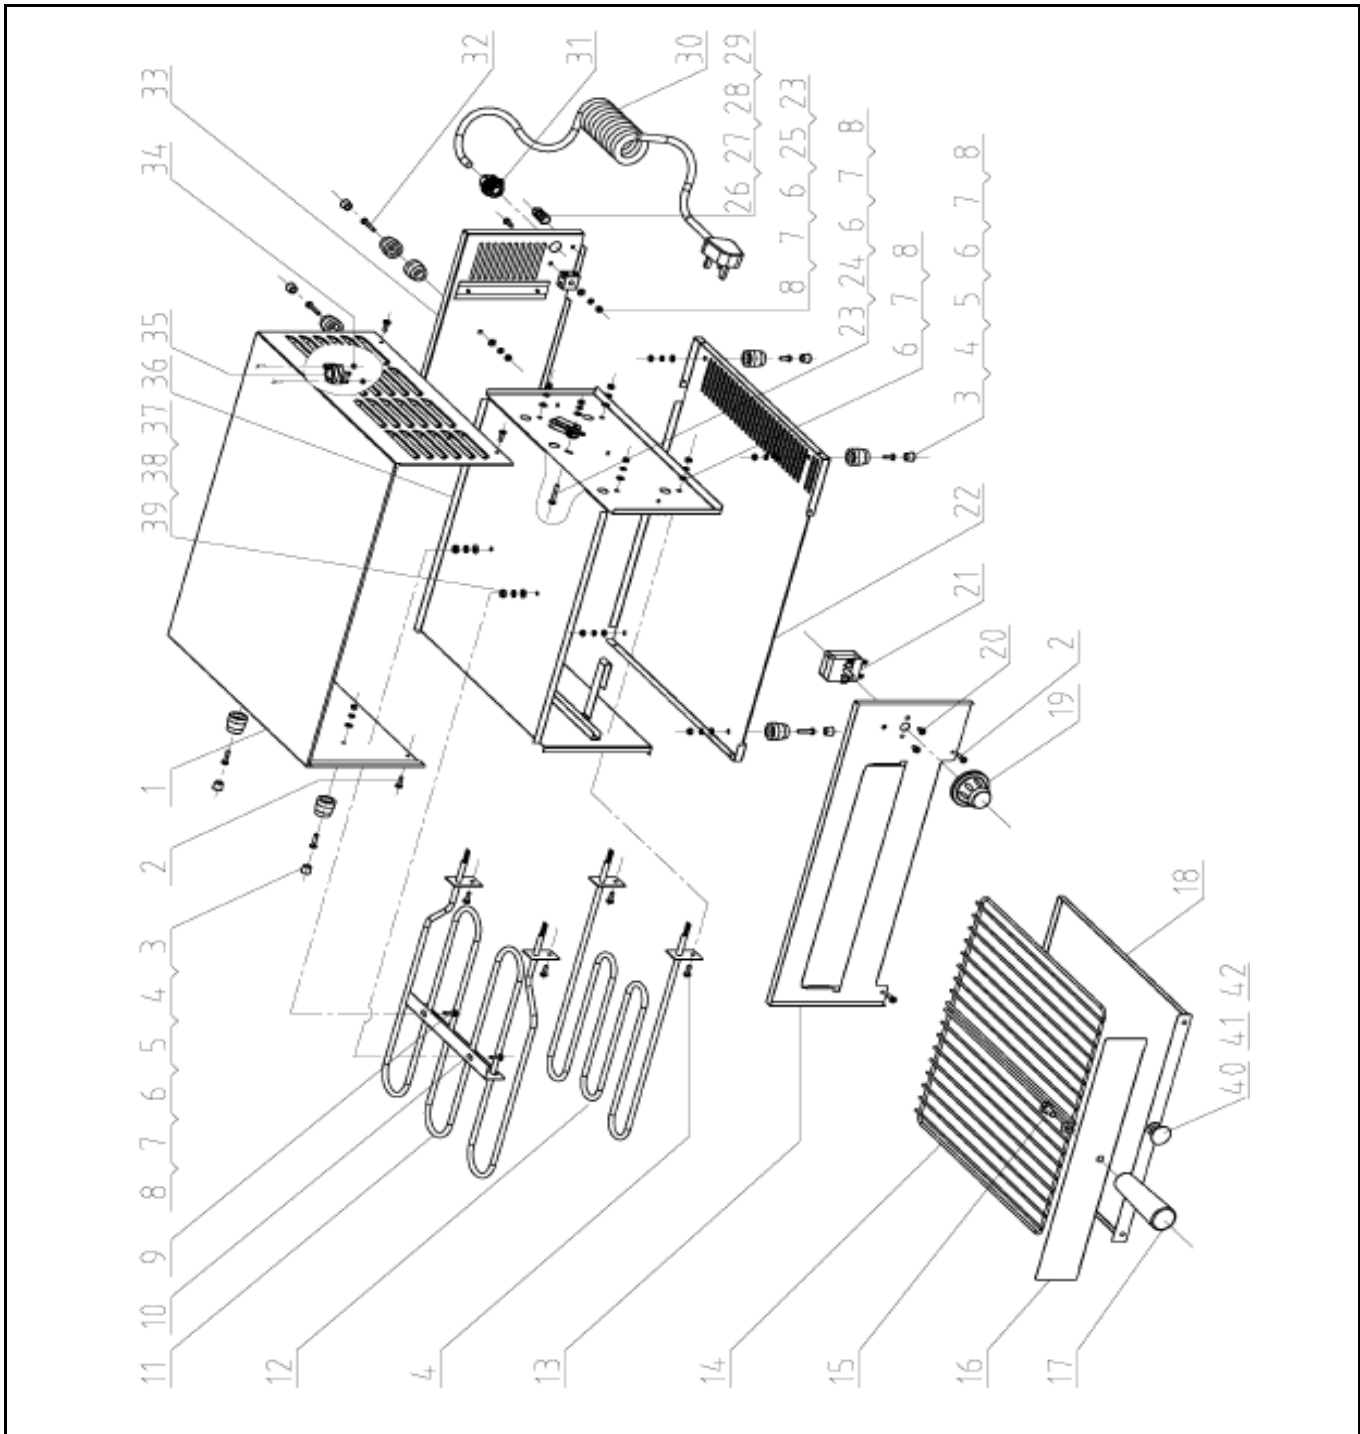

# Drawing

 <b>HENDI</b> FOOD SERVICE EQUIPMENT  <b>Hendi B.V.</b> Steenoven 21 3911 TX Rhenen The Netherlands	Batch #	Appliance part#
	000000 until 170883	<b>220306</b>
	Description	
	Pizzaoven	

Date	19-08-2021	Revision #	1.0
Revision	First Bill of Materials (BOM)		

### Bill of materials (BOM)

 <p><b>HENDI</b> FOOD SERVICE EQUIPMENT</p> <p><b>Hendi B.V.</b> Steenoven 21 3911 TX Rhenen The Netherlands</p>	<b>Batch #</b>	<b>Appliance part#</b>
	000000 until 170883	<b>220306</b>
	<b>Description</b>	
<b>Pizzaoven</b>		

<b>Date</b>	19-08-2021	<b>Revision #</b>	1.0
<b>Revision</b>	First Bill of Materials (BOM)		

Item	Description	Part#	Quantity	Remark	Picture
1	Upper Housing	n/a	1		
2	Screw M4X8	n/a	6		
3	Serrated Lock Washer	n/a	4		
4	Screw M4X16	n/a	4		
5	Foot	907801	4		
6	Washer	n/a	4		
7	Spring Washer	n/a	4		
8	Nut	n/a	4		
9	Screw M5X10	n/a	4		
10	Support Bracket Heating Element	n/a	1		
11	Heating Element (Top)	904145	1		
12	Heating Element (Bottom)	904152	1		
13	Front Housing Panel	n/a	1		
14	Grid	904121	1		
15	Bolt M8X16	nss	1	Available as 904121	
16	Panel for Grid	nss	1	Available as 904121	
17	Handle for Grid	nss	1	Available as 904121	
18	Crumb Tray	941430	1		
19	Timer Knob	904138	1		
20	Screw M4X6	n/a	2		
21	Timer	904107	1		
22	Bottom Plate	n/a	1		
23	Screw M4X25	n/a	1		
24	Thermostat	904169	1	±300°	
25	Terminal	n/a	1		
26	Screw M5X20	n/a	4		
27	Nut	n/a	4		
28	Washer	n/a	4		
29	Spring Washer	n/a	4		
30	Power Cord	202289	1	H05RN-F 1.0mm <sup>2</sup>	
31	Power Cord Retention	n/a	1		
32	Screw M4X40	n/a	2		
33	Back Housing Panel	n/a	1		
34	Screw M3	n/a	2		
35	Hi-Limiter	904176	1		
36	Chamber Assembly	n/a	1		
37	Washer	n/a	2		
38	Spring Washer	n/a	2		
39	Nut	n/a	2		
40	Knob for Crumb Tray	nss	1	Available as 941430	
41	Screw M4X12	nss	1	Available as 941430	
42	Spring Washer	nss	1	Available as 941430	