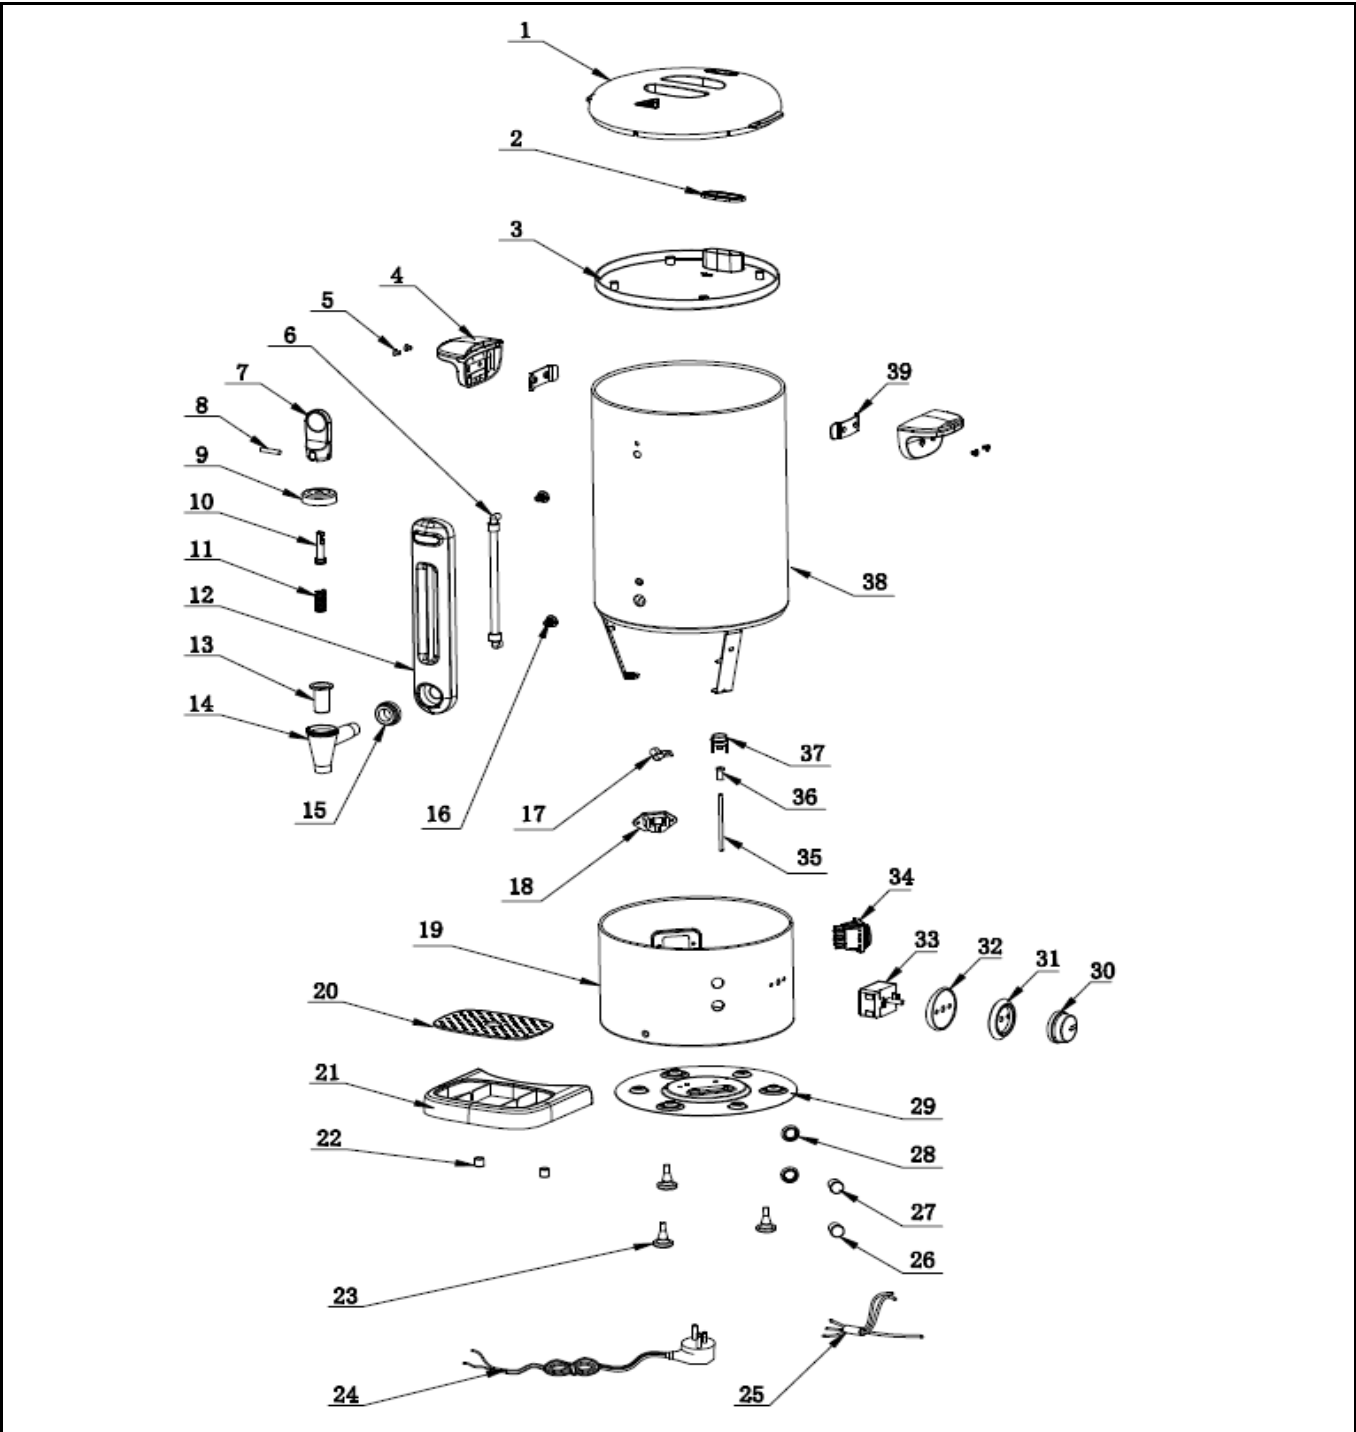

### Bill of materials (BOM)

 <b style="font-size: 24px; margin-left: 10px;">HENDI</b> <span style="font-size: 12px; color: green; margin-left: 10px;">Tools for Chefs</span> <b>Hendi B.V.</b> Steenoven 21 3911 TX Rhenen The Netherlands	<b>Batch #</b>	<b>Appliance part#</b>
	HK081219 and up	<b>211410</b>
	<b>Description</b>	
Hot drinks boiler Concept Line 10L Stainless steel		

<b>Date</b>	24-08-2020	<b>Revision #</b>	1.0
<b>Revision</b>	First Bill of Materials (BOM)		

Item	Description	Part#	Quantity	Remark	Picture
1	Lid cover (top)	nss	1	Available as 928255	
2	Vent cover	nss	1	Available as 928255	
3	Lid complete	980255	1	Incl. item 1 and 2	
4	Handle	980293	2		
5	Screw	n/a	4		
6	Graduation glass	980279	1		
7	Faucet lever	nss	1	Availalbe as 980323	
8	Faucet lever pin	nss	1	Availalbe as 980323	
9	Faucet cover	nss	1	Availalbe as 980323	
10	Faucet axle	nss	1	Availalbe as 980323	
11	Faucet spring	nss	1	Availalbe as 980323	
12	Graduation cover	n/a	1	Availalbe as 980323	
13	Faucet silsicone gasket	nss	1	Availalbe as 980323	
14	Faucet	980323	1	Incl. item 7~11 and 13~15	
15	Faucet nut	nss	1	Availalbe as 980323	
16	Graduation glass screw	n/a	2		
17	Thermal fuse (216C) with bracket	n/a	1	Obtain locally	
18	Power cord socket (C14)	943632	1		
19	Lower housing	n/a	1		
20	Drip tray grid	n/a	1		
21	Drip tray	n/a	1		
22	Drip tray magnet	n/a	2		
23	Feet	980330	3		
24	Power cord	900680	1		
25	Wire harness	n/a	1		
26	Indicator light (red)	980347	1	Incl. item 28	
27	Indicator light (orange)	912003	1	Incl. item 28	
28	Rubber seal indicator light	nss	2		
29	Bottom cover	n/a	1		
30	Thermostat knob	980354	1	Incl. item 31 and 32	
31	Thermostat ring	nss	1	Available as 980354	
32	Thermostat knob base plate	nss	1	Available as 980354	
33	Thermostat	980361	1		
34	Switch	205426	1		
35	Reset pin	n/a	1		
36	Reset pin coupler	n/a	1		
37	Hi-limiter (clixon 150°C)	980378	1		
38	Upper housing with heating element (950W)	n/a	1		
39	Handle bracket	n/a	2		