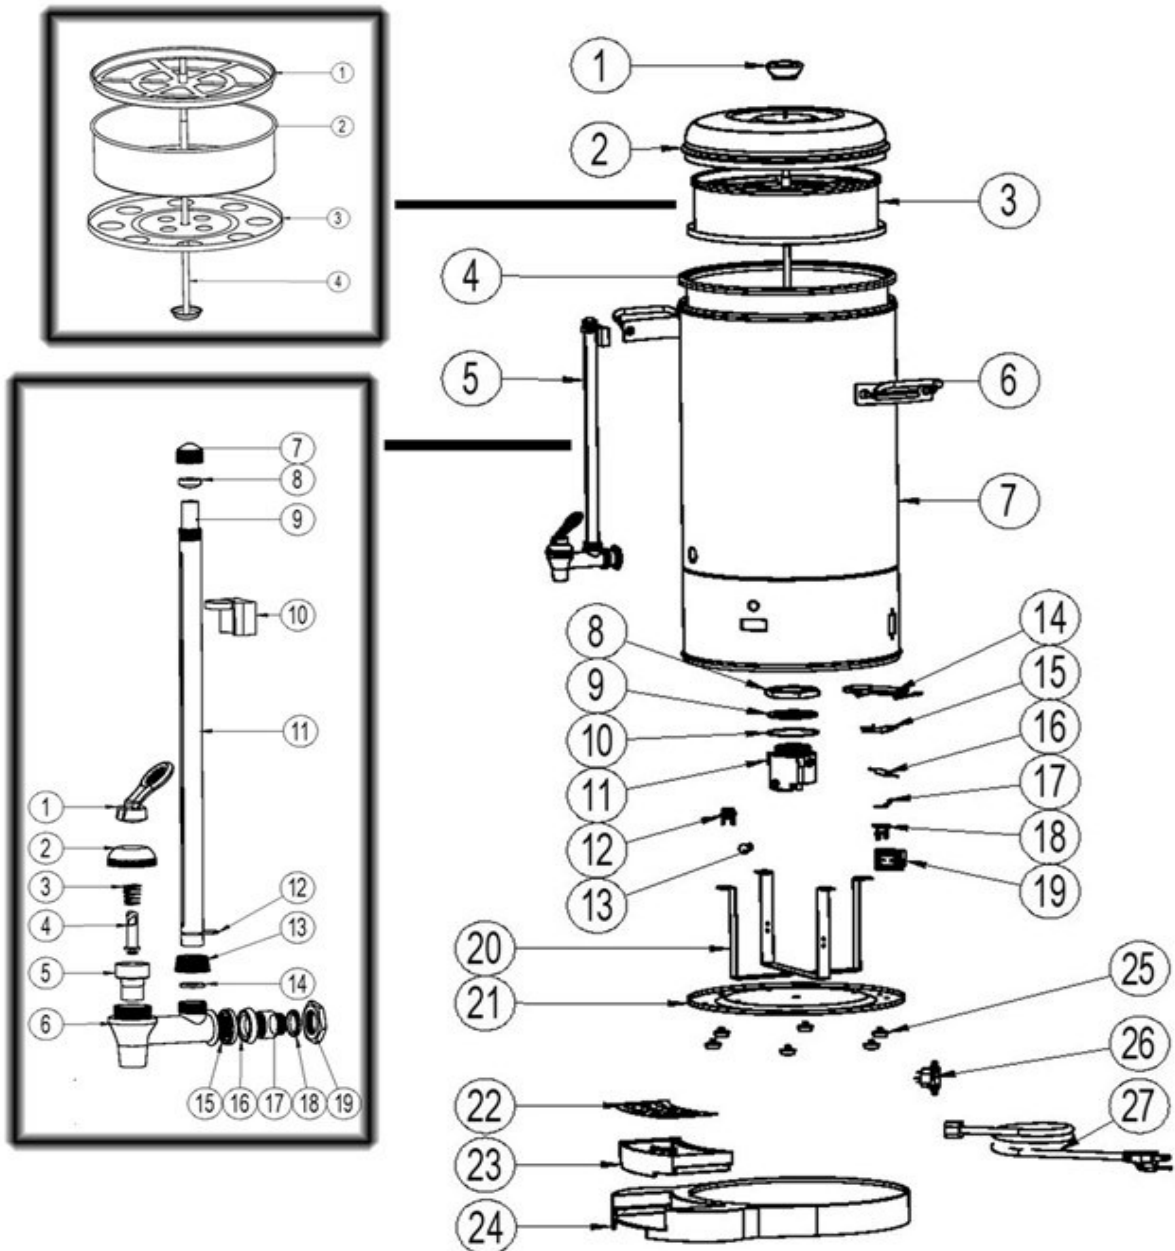

Drawing

HENDI

Tools for Chefs

Hendi B.V.

Steenoven 21
3911 TX Rhenen
The Netherlands

Batch #

000000 and up

Appliance part#

211106

Description

Percolator double walled 6L

Date 17-06-2021

Revision #

1.0

Revision First Bill of Materials (BOM)

Bill of materials (BOM)

<b style="font-size: 24px; margin-left: 10px;">HENDI Tools for Chefs Hendi B.V. Steenoven 21 3911 TX Rhenen The Netherlands	Batch #	Appliance part#
	000000 and up	211106
	Description	
Percolator double walled 6L		

Date	17-06-2021	Revision #	1.0
Revision	First Bill of Materials (BOM)		

Item	Description	Part#	Quantity	Remark	Picture
1	Knob for lid	nss	1	Available as 928417	
2	Lid	928417	1	Incl item1	
3	Filter complete	900284	1		
3-1	Filter cover	nss	1	Available as 900284	
3-2	Filter basket	nss	1	Available as 900284	
3-3	Basket holder	n/a	1	Not available in 211106	
3-4	Pumpbar	900031	1	Not included in set 900284	
4	Inner Container	n/a	1		
5	Sleeve graduation with faucet complete	927397	1		
5-1	Handle faucet	nss	1	Available as 927397	
5-2	Nut faucet	nss	1	Available as 927397	
5-3	Spring	nss	1	Available as 927397	
5-4	Lever	nss	1	Available as 927397	
5-5	Sealingfaucet	nss	1	Available as 927397	
5-6	Faucet	nss	1	Available as 927397	
5-7	Cap	nss	1	Available as 927397	
5-8	Gasket glass graduation	208496	1	Also available in 927397	
5-9	Glass graduation	nss	1	Available as 927397	
5-10	Holder	nss	1	Available as 927397	
5-11	Sleeve graduation	nss	1	Available as 927397	
5-12	Clip	nss	1	Available as 927397	
5-13	Nut sleeve graduation	nss	1	Available as 927397	
5-14	Gasket glass graduation	208496	1	Also available in 927397	
5-15	Ring faucet	nss	1	Available as 927397	
5-16	Gasket faucet	nss	1	Available as 927397	
5-17	Spacer (incl. item 5-18)	927366	1	Also available in 927397	
5-18	Gasket spacer	nss	1	Available in 927397 and 927366	
5-19	Nut faucet	nss	1	Available as 927397	
6	Handle	n/a	2		
7	Container	n/a	1		
8	Nut element	nss	1	Available as 900116	
9	Gasket element	nss	1	Available as 900116	
10	Washer element	nss	1	Available as 900116	
11	Element 1500W	900116	1	Incl item 8,9,10.	
12	Clixon (88°C)	900147	1		
13	Indication light	902059	1		
14	Element 80W	901458	2		
15	Holder element	n/a	2		
16	Thermal fuse	900345	1		
17	Holder thermal fuse	n/a	1		
18	Clixon (200°C)	900277	1		
19	Switch	205426	1		
20	Bracket bottom cover	n/a	1		
21	Bottom cover	n/a	1		
22	Grid driptray	nss	1	Available as 924427	
23	Driptray (complete)	927427	1	Incl item 22 and 24	
24	Holder driptray	nss	1	Available as 924427	
25	Foot	900574	6	Sold per pcs	
26	Power socket	927441	1		
27	Power cord	900680	1		

n/a -> not available

nss -> not sold separately