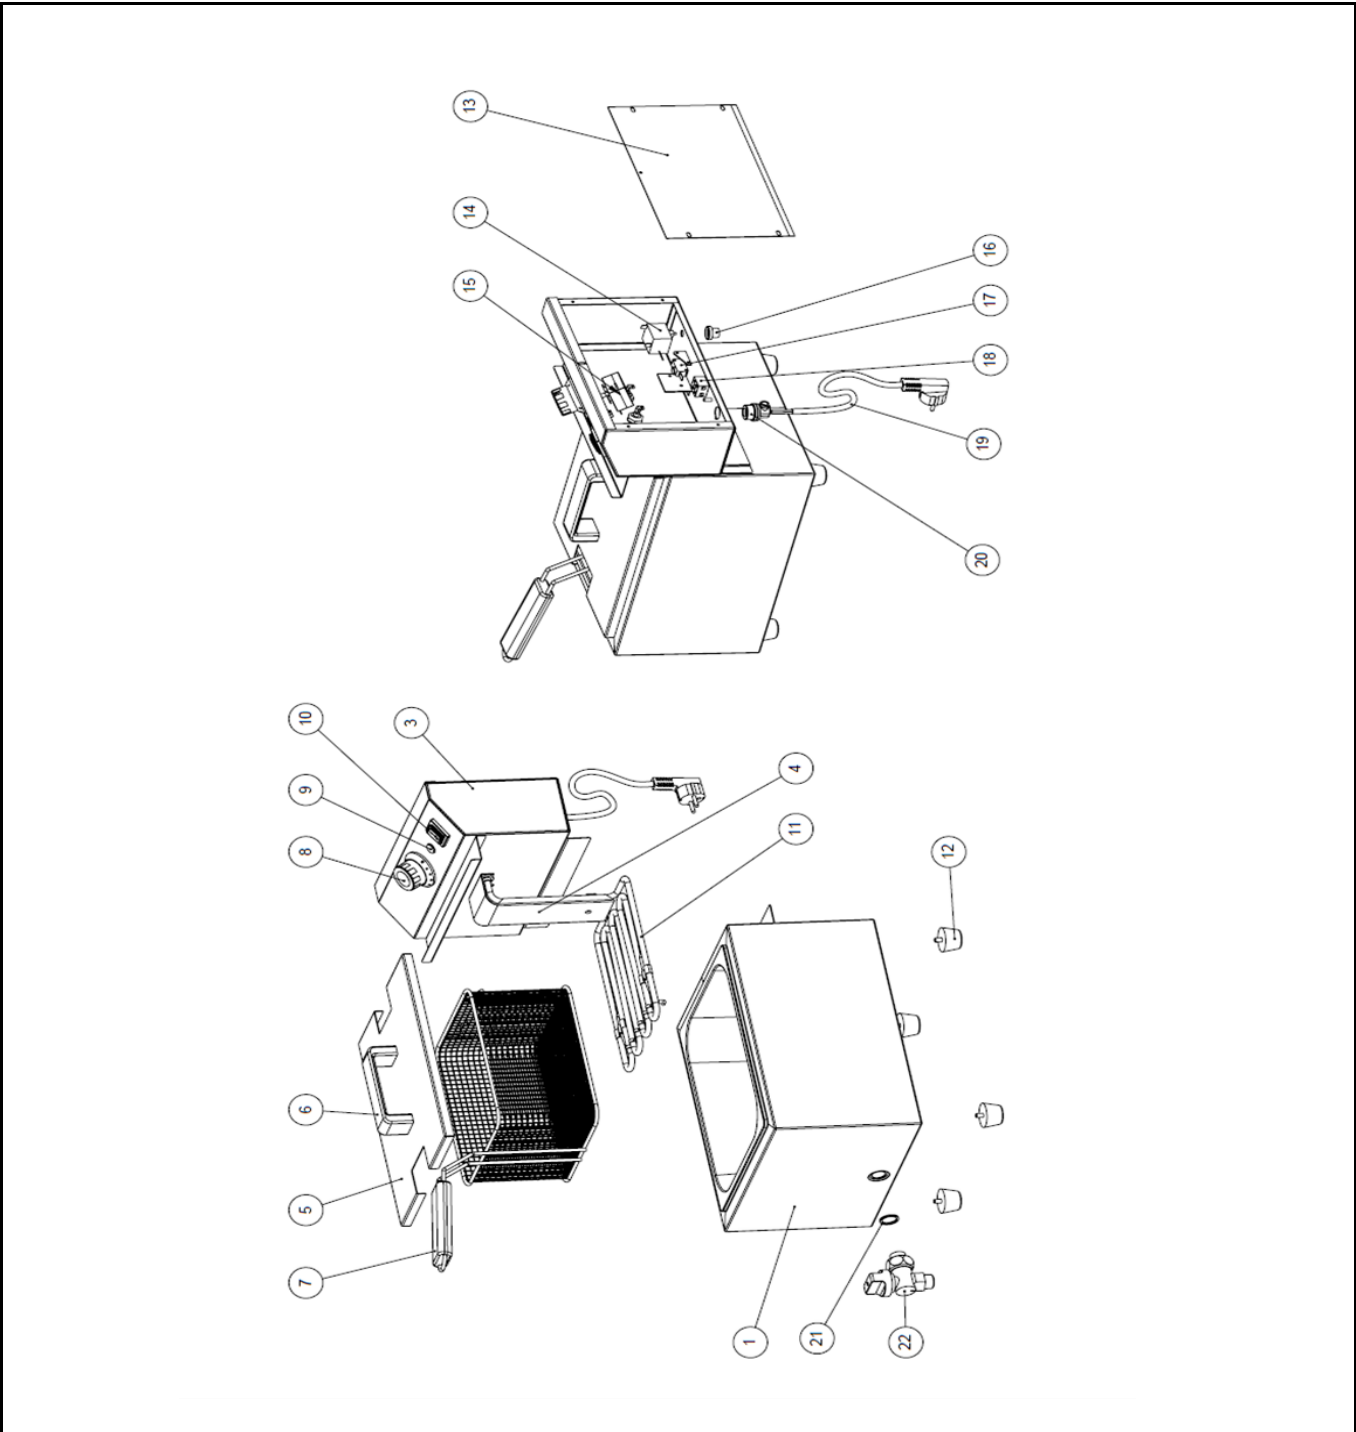

Drawing

Tools for Chefs

Hendi B.V.  
Steenoven 21  
3911 TX Rhenen  
The Netherlands

Batch #  
401182 until  
HK072220 except  
401248

Appliance part#  
**209202**

Description  
Deep fryer Mastercook with faucet 8L

### Bill of materials (BOM)

 <b style="font-size: 24px; margin-left: 10px;">HENDI</b> <span style="font-size: 12px; color: green; margin-left: 10px;">Tools for Chefs</span> <b>Hendi B.V.</b> Steenoven 21 3911 TX Rhenen The Netherlands	<b>Batch #</b>	<b>Appliance part#</b>
	401182 until HK072220 except 401248	<b>209202</b>
	<b>Description</b>	
<b>Deep fryer Mastercook with faucet 8L</b>		