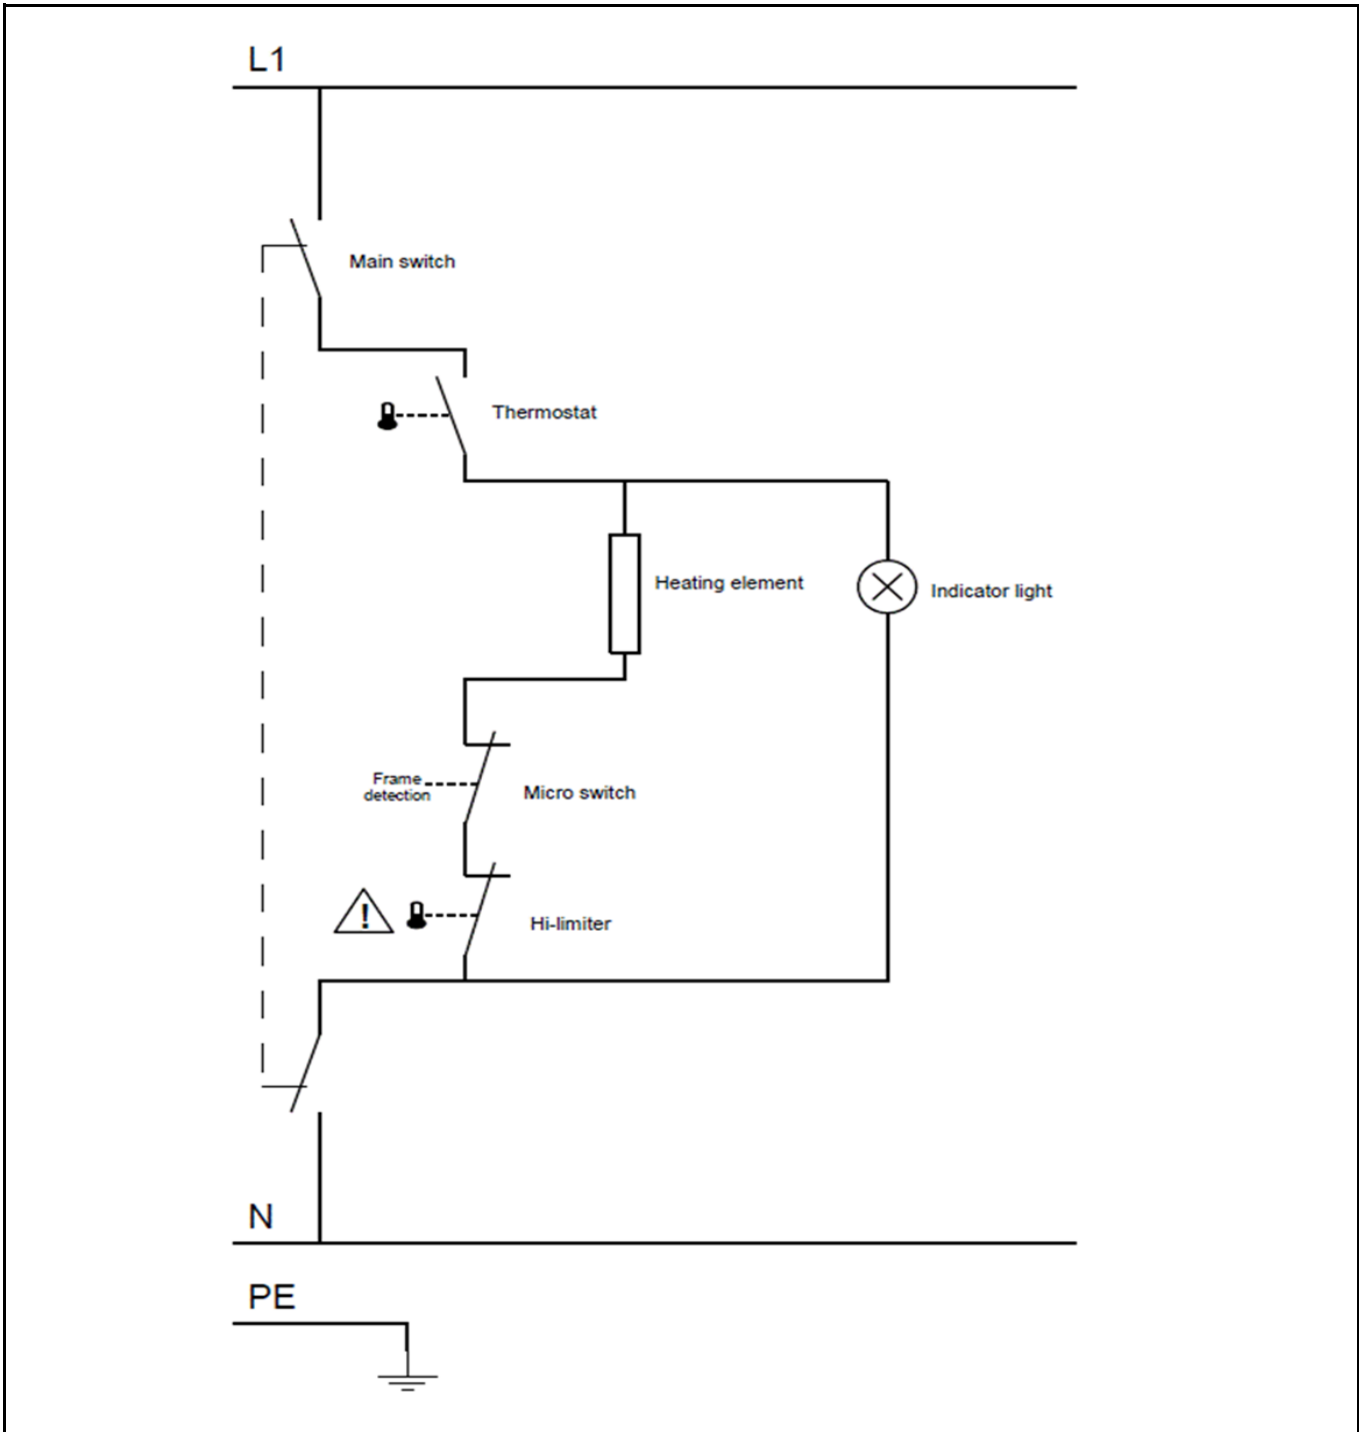

Circuit diagram

<b style="font-size: 24px; margin-left: 10px;">HENDI Tools for Chefs Hendi B.V. Steenoven 21 3911 TX Rhenen The Netherlands	Batch #	Appliance part#
	401182 until HK072220 except 401248	209202
	Description	
Deep fryer Mastercook with faucet 8L		

Date	30-04-2021	Revision #	1.1
Revision	New model.