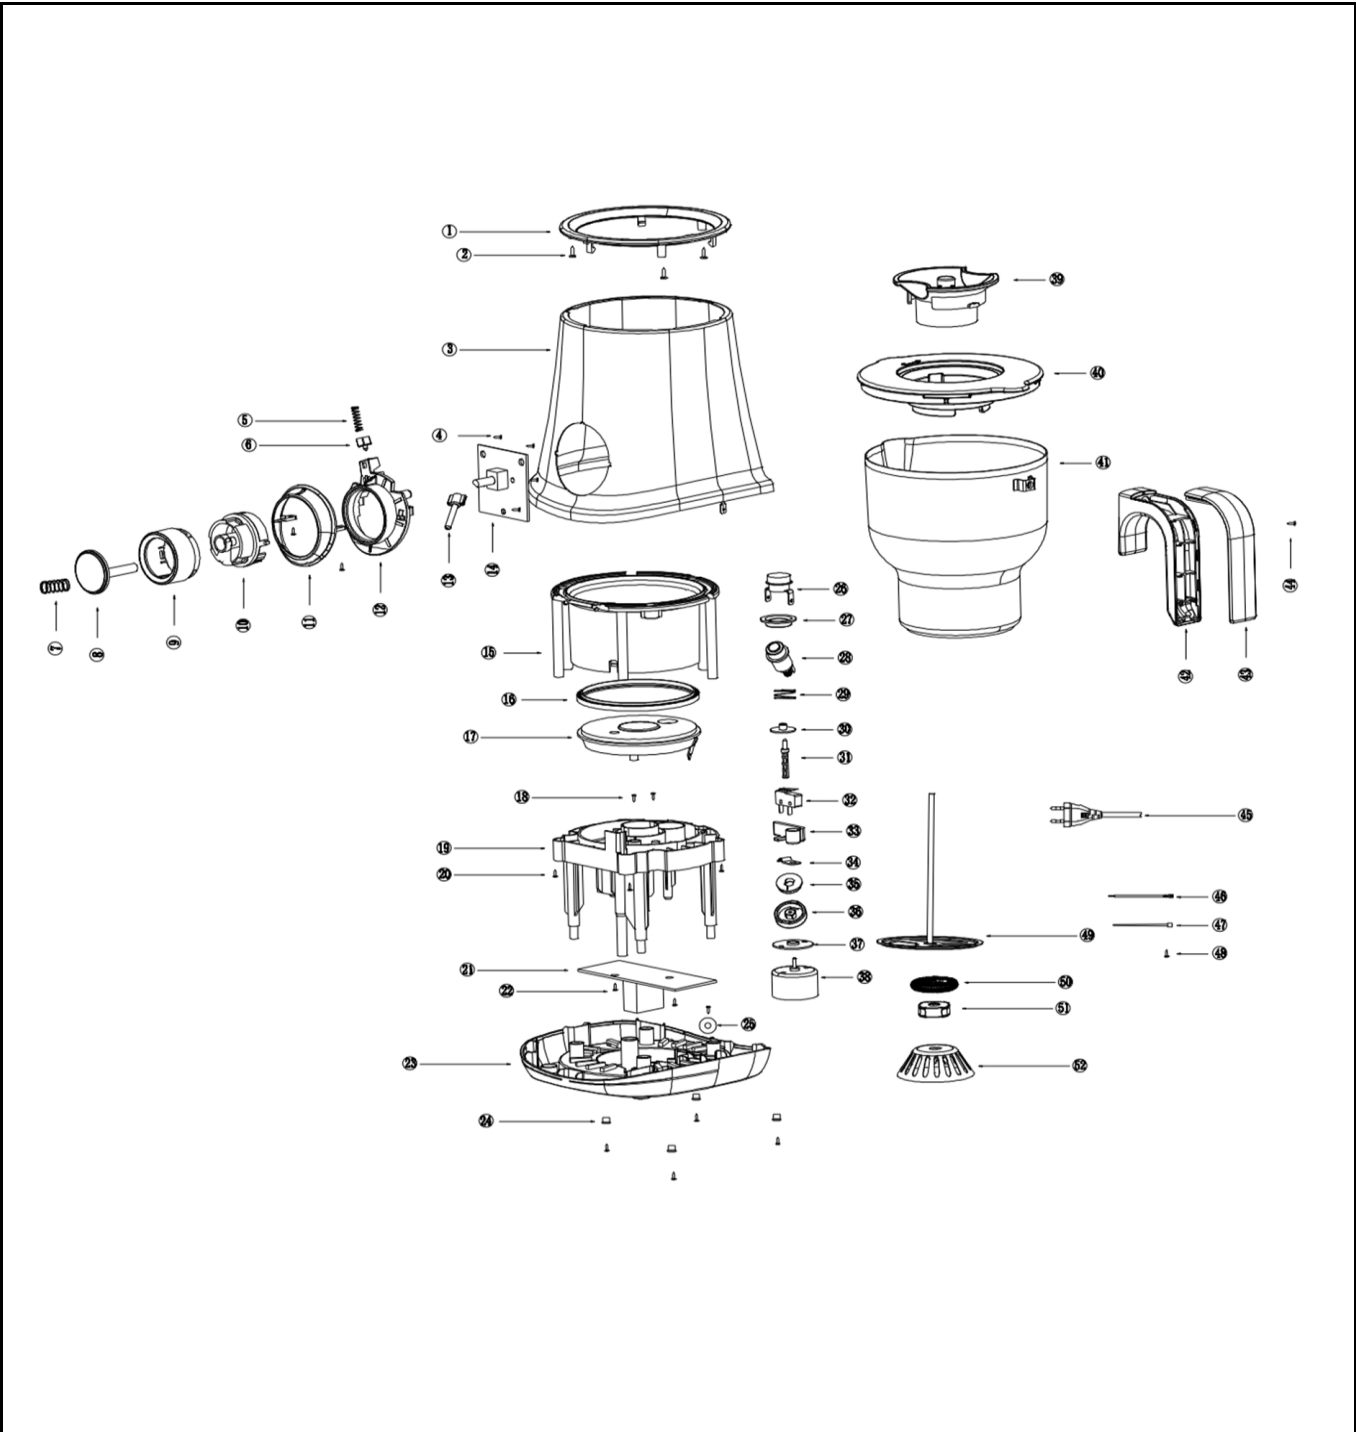

Drawing

Tools for Chefs

Hendi B.V.
 Steenoven 21
 3911 TX Rhenen
 The Netherlands

Batch #
 000000 and up

Appliance part#
 209097

Description
 Milk frother

Date	15-02-2024	Revision #	1.0
Revision	First Bill of Materials (BOM)		

Circuit diagram

 <b style="font-size: 24px; margin-left: 10px;">HENDI Tools for Chefs Hendi B.V. Steenoven 21 3911 TX Rhenen The Netherlands	Batch #	Appliance part#
	000000 and up	209097
	Description	
	Milk frother	