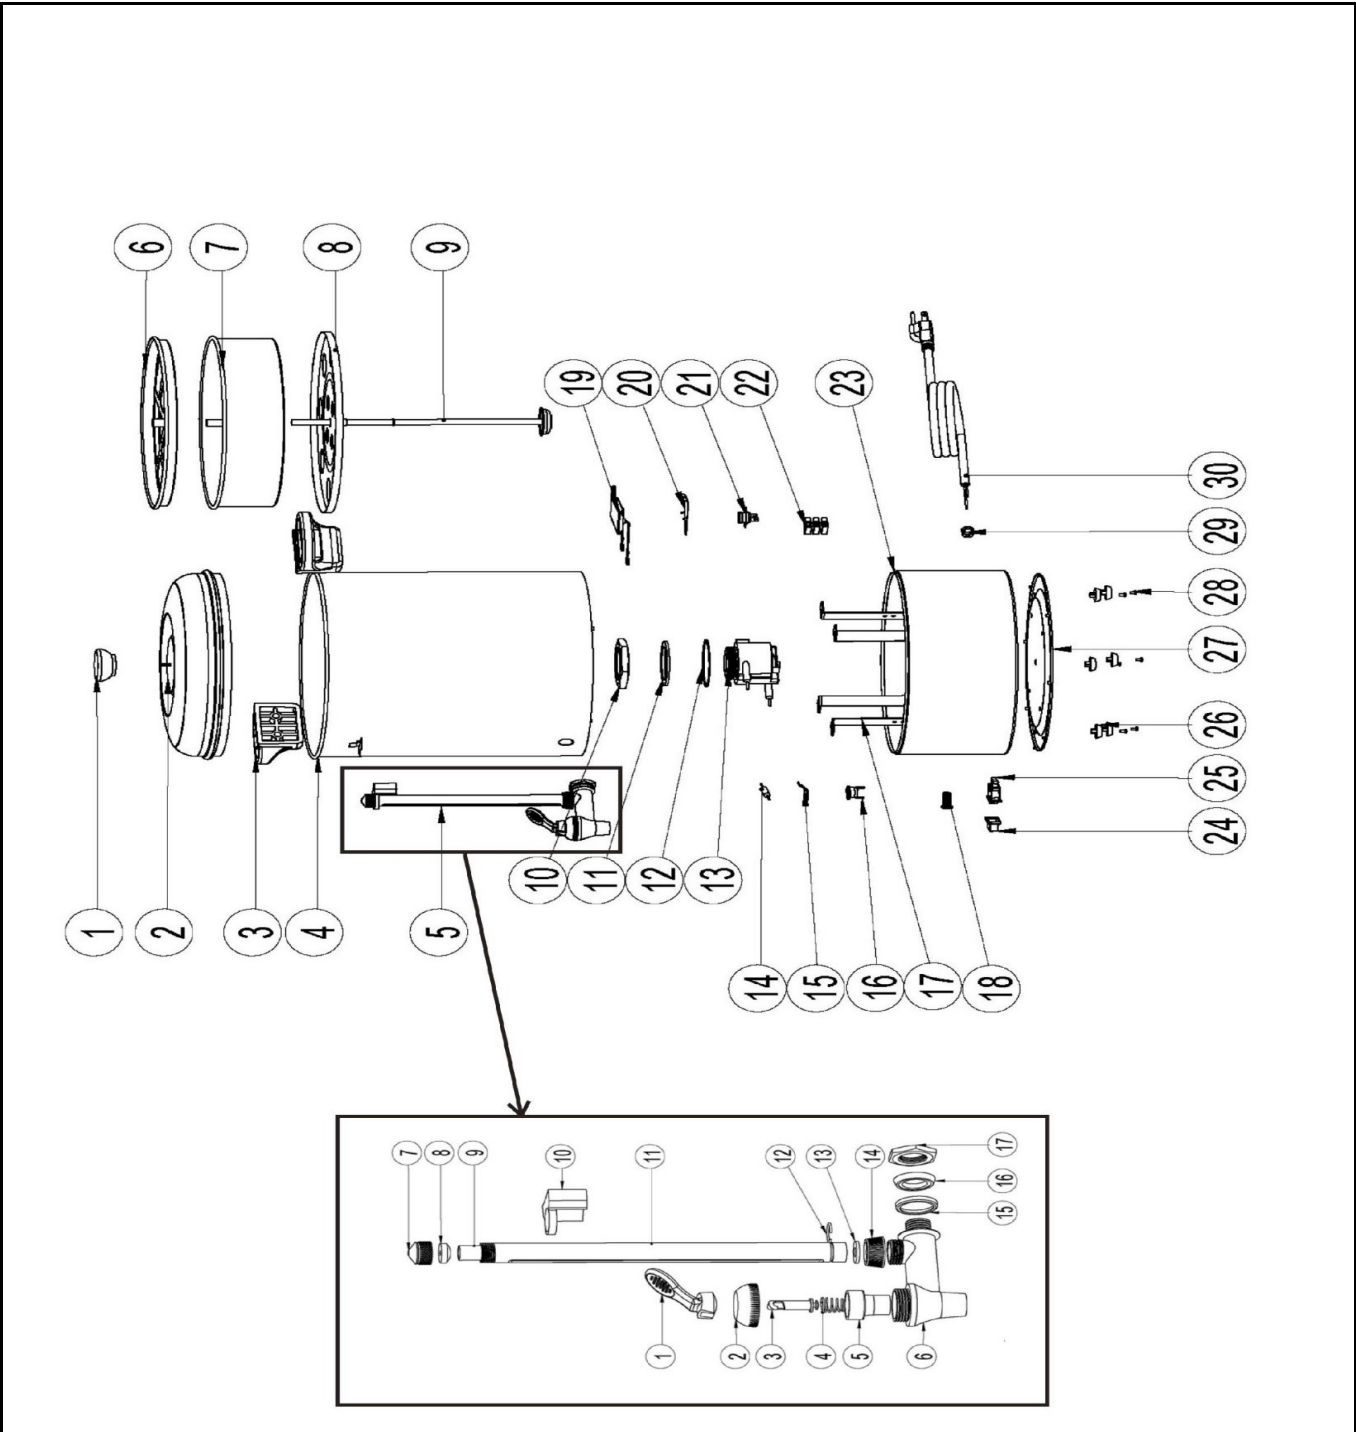

Drawing

Tools for Chefs

Hendi B.V.
Steenoven 21
3911 TX Rhenen
The Netherlands

Batch #
101932 and up

Appliance part#
208106

Description
Percolator 10L

Date	21-10-2020	Revision #	1.1
Revision	New power cord