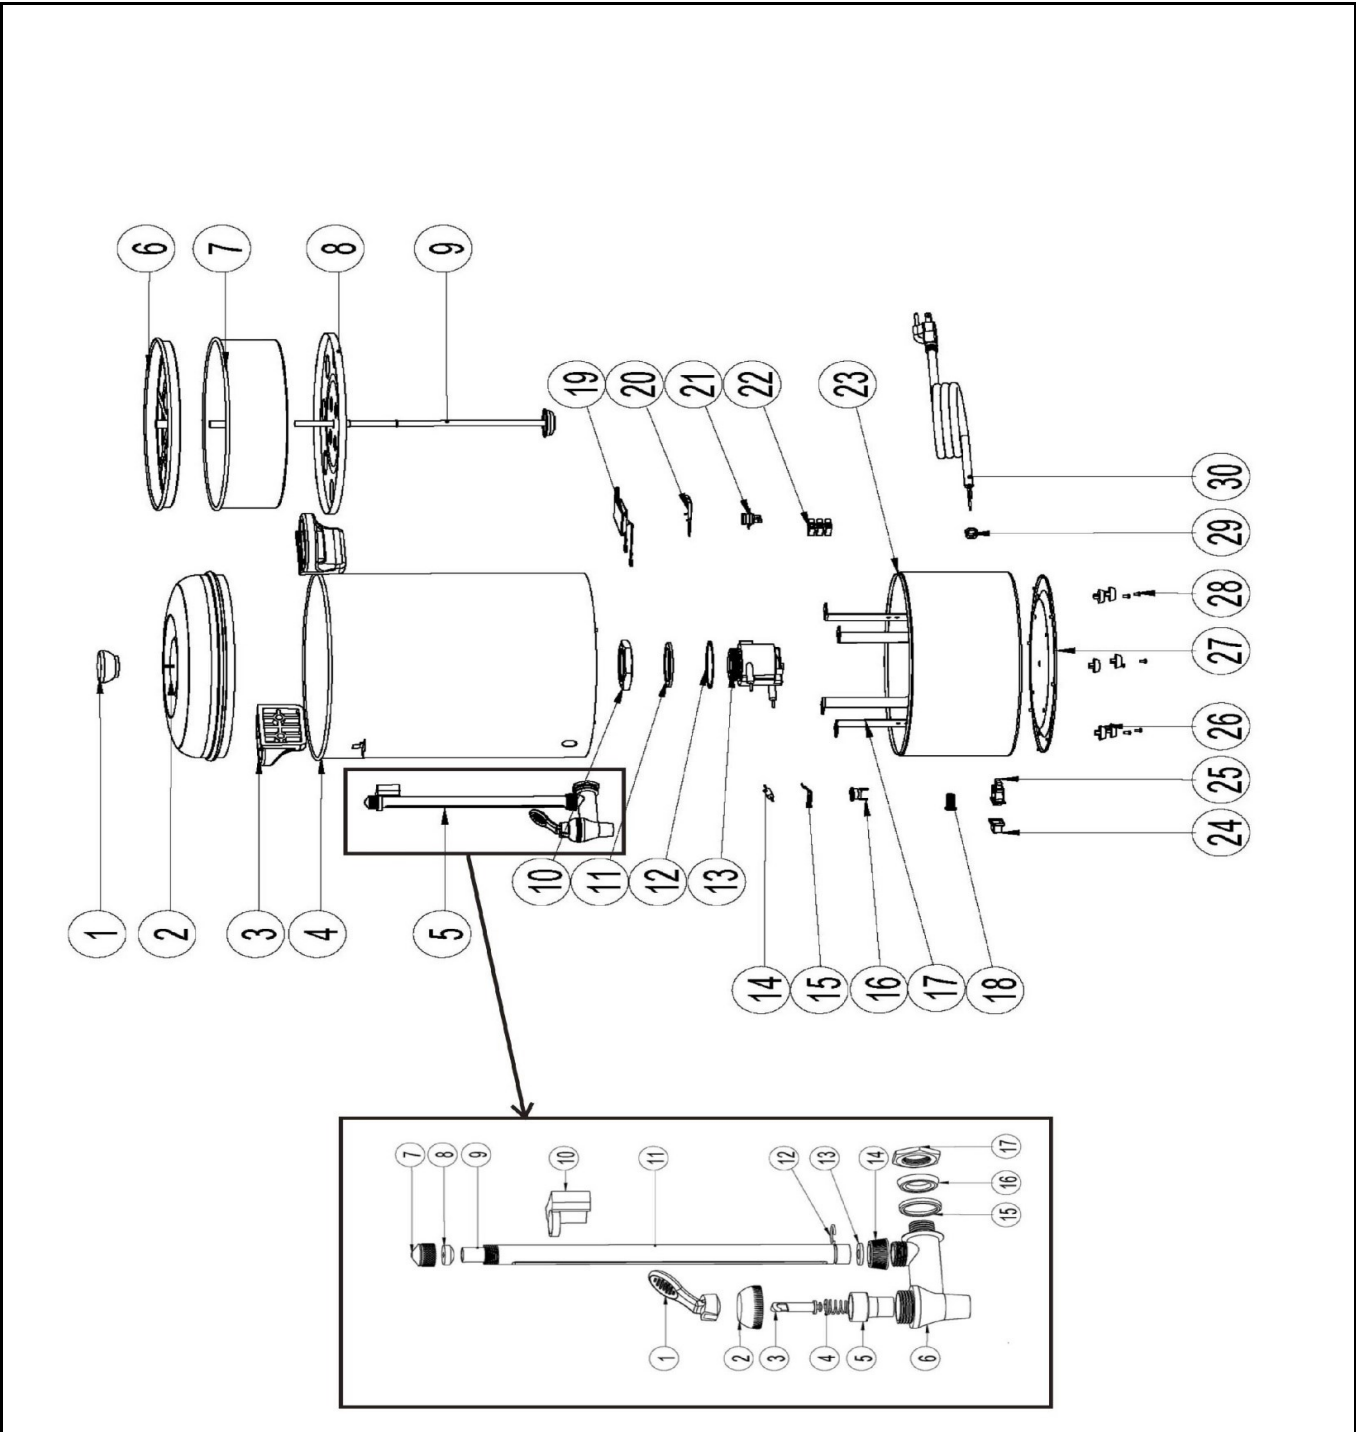

Drawing

Tools for Chefs

Hendi B.V.
Steenoven 21
3911 TX Rhenen
The Netherlands

Batch #
101923 and up

Appliance part#
208007

Description
Percolator 6L

Date	21-10-2020	Revision #	1.1
Revision	New power cord