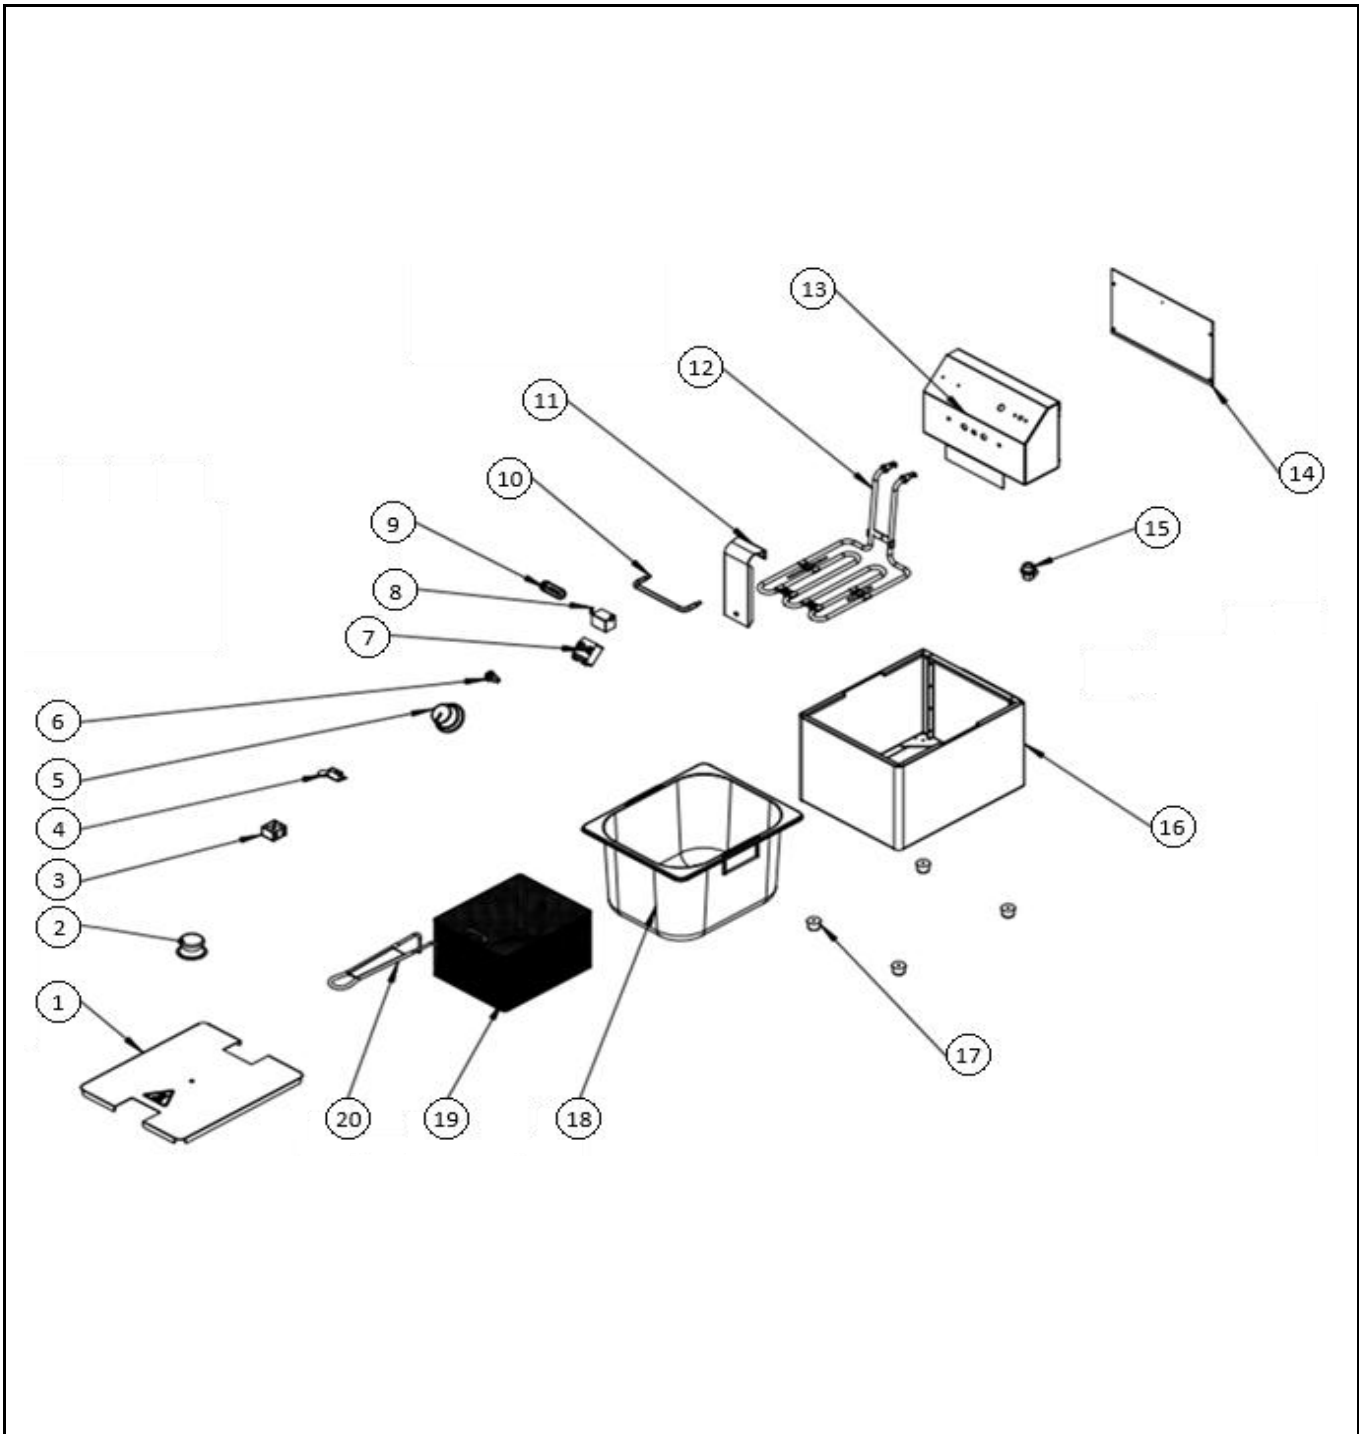

Drawing

HENDI

Tools for Chefs

Hendi B.V.

Innovatielaan 6
6745XW De Klomp
The Netherlands

Batch #

000000 and up

Appliance part#

205822

Description

Deep fryer Kitchenline 8L

Date 16-02-2026

Revision #

V.02

Revision New model.

Bill of materials (BOM)

<b style="font-size: 24px; margin-left: 10px;">HENDI Tools for Chefs Hendi B.V. Steenoven 21 3911 TX Rhenen The Netherlands	Batch #	Appliance part#
	000000 and up	205822
	Description	
Deep fryer Kitchenline 8L		

Date	16-02-2026	Revision #	V.02
Revision	New model.		

Item	Description	Part#	Quantity	Remark	Picture
1	Lid (incl. knob)	n/a	1		
2	Knob lid	nss	1		
3	Terminal	972755	1		
4	Microswitch	972762	1		
5	Thermostat knob	934852	1		
6	Indicator light (orange)	912003	1		
7	Thermostat	972779	1		
8	Hi-limiter	972786	1		
9	Logo badge "Hendi"	955963	1		
10	Bracket	n/a	1		
11	Heating element cover	n/a	1		
12	Heating element (3500W)	972847	1		
13	Fryer head housing	n/a	1		
14	Fryer head cover	n/a	1		
15	Pull relief	912201	1		
16	Housing frame	n/a	1		
17	Feet	972793	4	Set of 4pcs	
18	Oil tank	n/a	1		
19	Fryer basket	930656	1	Incl. item 20	
20	Fryer basket handle	nss	1		
*	Bracket set (probholders)	972830	1	Incl. probholder, stand and bracket	

n/a -> not available

nss -> not sold separately