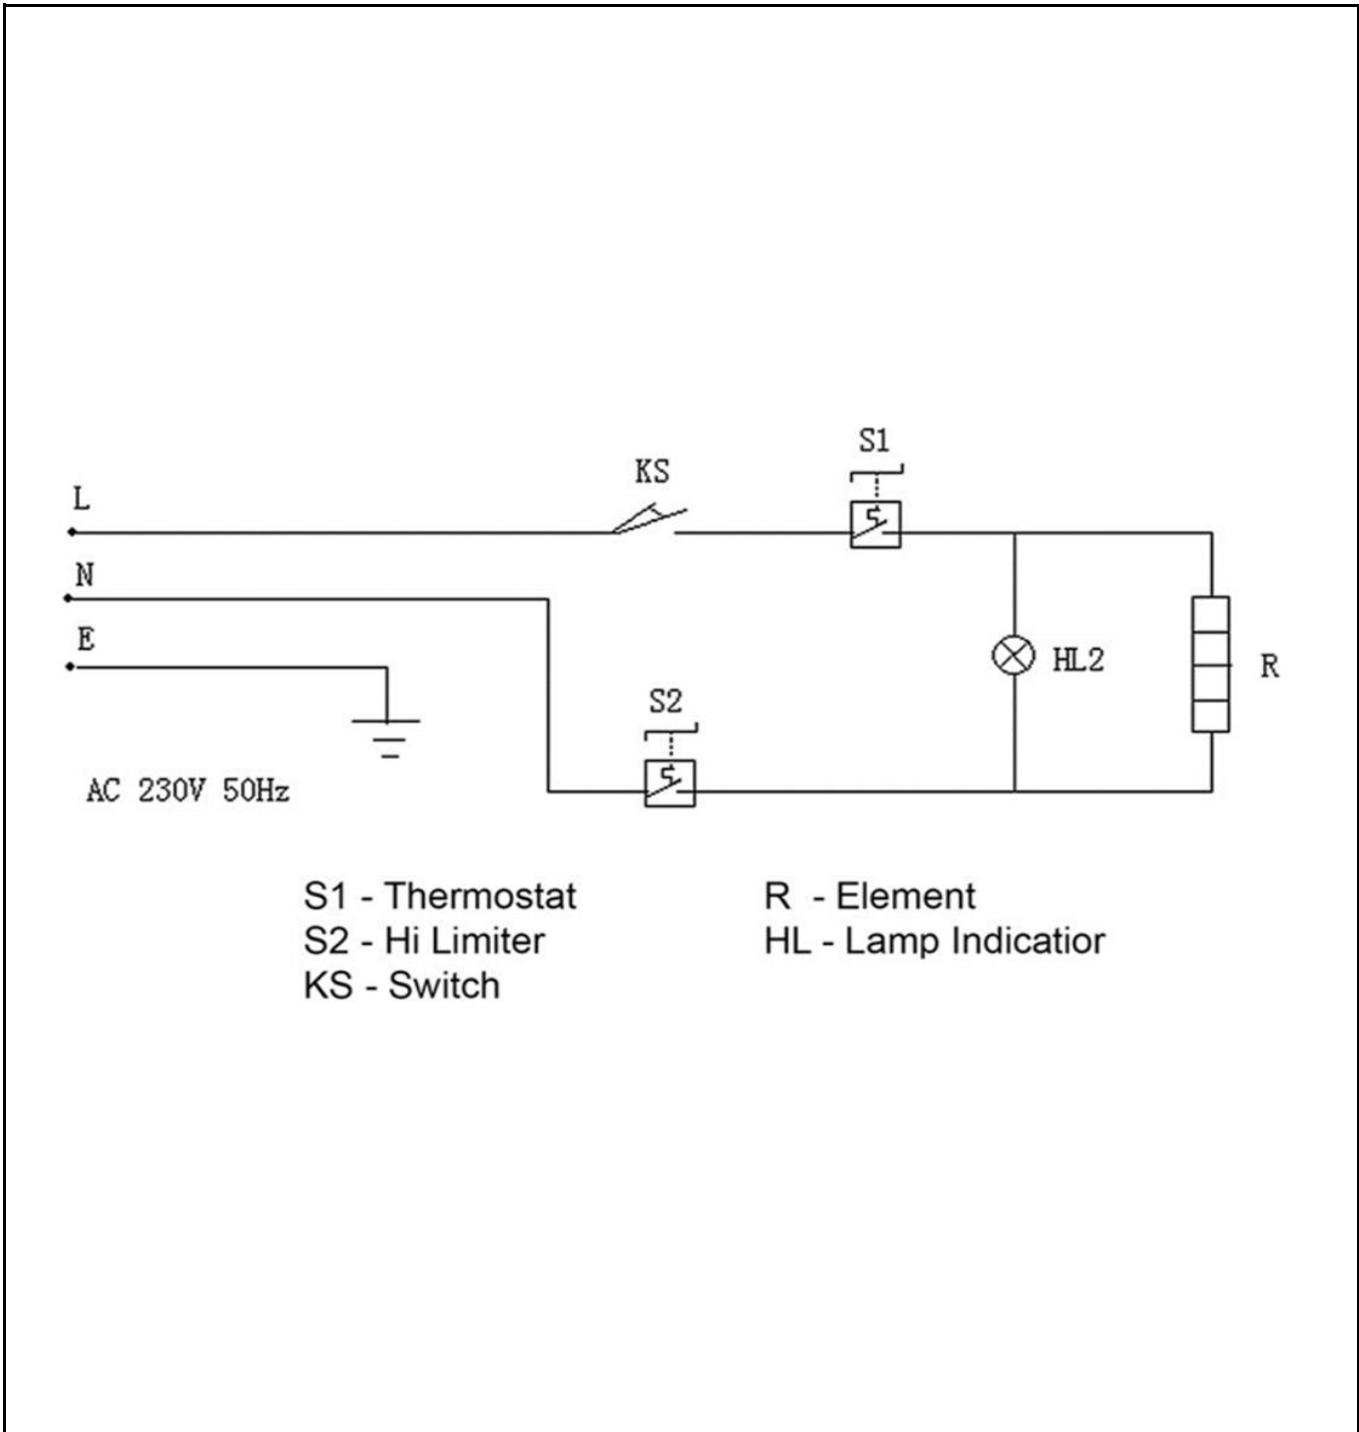

Circuit diagram

<b style="font-size: 24px; font-weight: bold;">HENDI Tools for Chefs Hendi B.V. Steenoven 21 3911 TX Rhenen The Netherlands	Batch #	Appliance part#
	000000 and up	205822
	Description	
	Deep fryer Kitchenline 8L	

Date	16-02-2026	Revision #	V.02
Revision	New model.