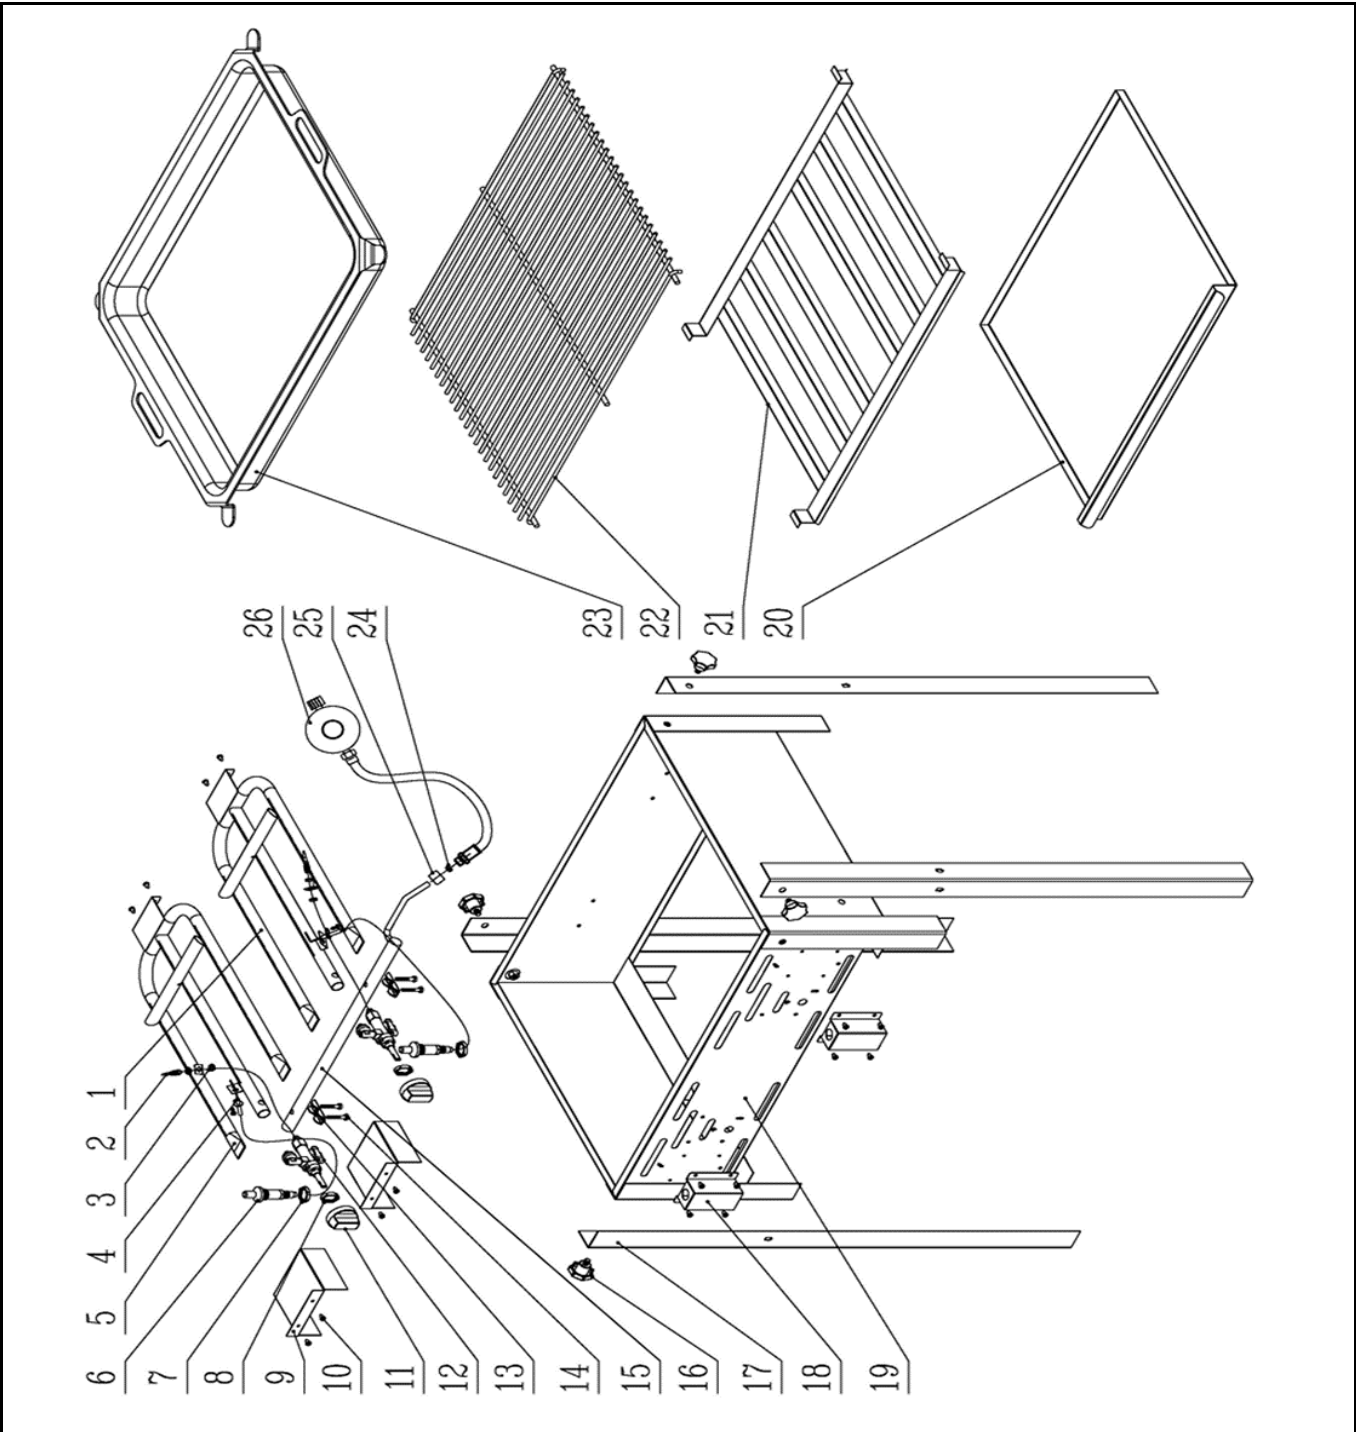

Drawing

Tools for Chefs

Hendi B.V.
Steenoven 21
3911 TX Rhenen
The Netherlands

Batch #	Appliance part#
000000 and up	154618
Description	
Bake Master "MAXI"	

Date	22-11-2022	Revision #	1.0
Revision	Updated format.