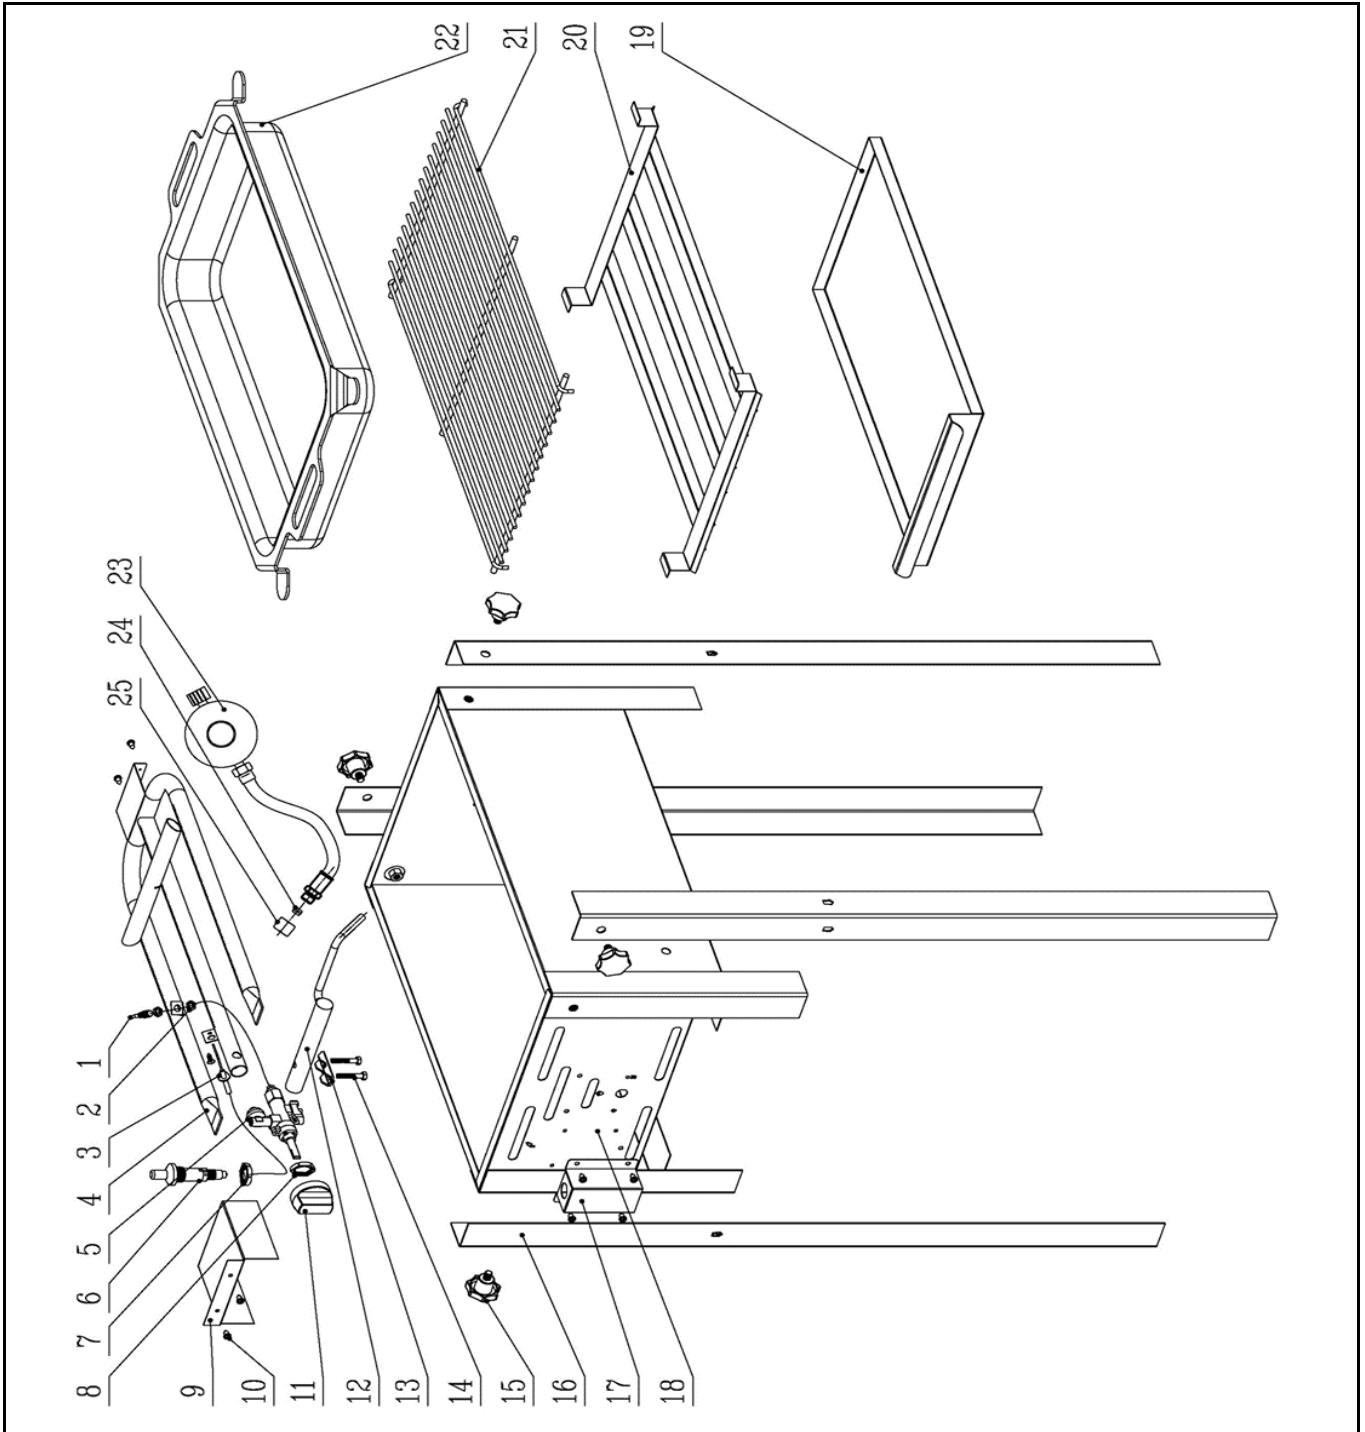

Drawing

Tools for Chefs

Hendi B.V.
Steenoven 21
3911 TX Rhenen
The Netherlands

Batch #

000000 and up

Appliance part#

154601

Description

Bake master "MINI"

Date 13-12-2021

Revision #

1.0

Revision Updated format.

Bill of materials (BOM)

<b style="font-size: 24px; margin-left: 10px;">HENDI Tools for Chefs Hendi B.V. Steenoven 21 3911 TX Rhenen The Netherlands	Batch #	Appliance part#
	000000 and up	154601
	Description	
Bake master "MINI"		

Date	13-12-2021	Revision #	1.0
Revision	Updated format.		

Item	Description	Part#	Quantity	Remark	Picture
1	Thermo couple	152195	1	Incl item 2	
2	Nut M8x1	nss	2	Available as 152195	
3	Electrode with wiring	926666	1		
4	Gas burner	154731	1		
5	Gas Valve	154724	1	Incl item 8	
6	Piezo igniter (incl. nut)	153178	1	Incl item 7	
7	Nut	nss	1	Available as 153178	
8	Nut M12x1	nss	1	Available as 154724	
9	Heat shield	n/a	1		
10	Sheet metal screw	n/a	11		
11	Knob	154595	1		
12	Intake pipe	154861	1		
13	Bracket (gas valve)	154571	1	Incl item 14	
14	Screw	nss	2	Available as 154571	
15	Bolt	n/a	4		
16	Leg	n/a	4		
17	Bracket (piezo igniter)	n/a	1		
18	Frame	n/a	1		
19	Drip tray	n/a	1	Note* Not applicable in combination with baking tray!!	
20	Flame diffuser	n/a	1		
21	Grid	n/a	1		
22	Baking tray	154687	1		
23a	Gas regulator 50 mBar	152157	1		
23b	Gas regulator 37 mBar	152188	1		
24	Gas hose assembly	145753	1	Incl item 25	
25	Nut gas hose	nss	1	Available as 145753	
*	Rubber seal gas regulator	145678	1	Not shown on expl view.	
*	Seal gas valve	154564	1	Not shown on expl view.	
*	Magnet valve (gas valve)	272190	1	Not shown on exploded view	

n/a -> not available

nss -> not sold separately