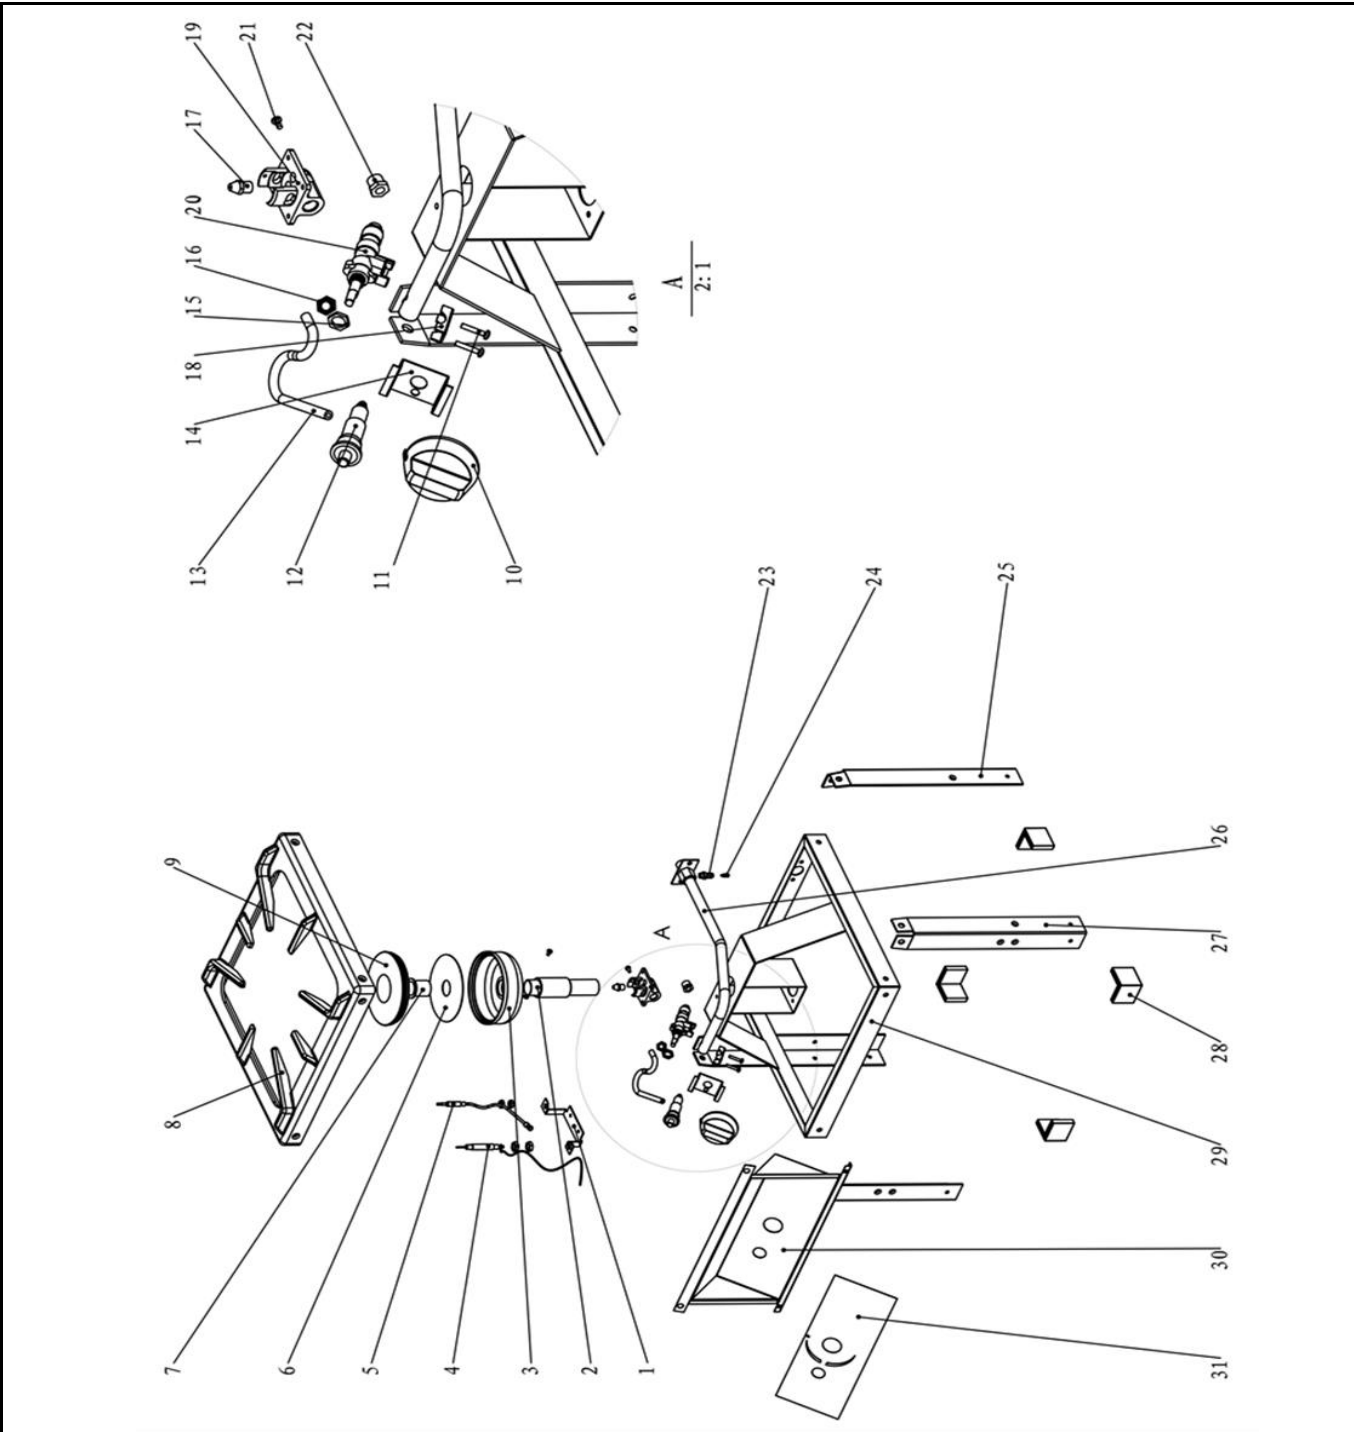

### Bill of materials (BOM)

 <b style="font-size: 24px; margin-left: 10px;">HENDI</b> <small style="color: green; margin-left: 10px;">Tools for Chefs</small> <b>Hendi B.V.</b> Innovatielaan 6 6745 XW De Klomp The Netherlands	<b>Batch #</b>	<b>Appliance part#</b>
	000000 and up	<b>147801</b>
	<b>Description</b>	
	<b>Hokker Kitchen Line</b>	

<b>Date</b>	13-05-2024	<b>Revision #</b>	1.0
<b>Revision</b>	First Bill of Materials (BOM)		

Item	Description	Part#	Quantity	Remark	Picture
1	Bracket	n/a	1		
2	Gas pipe	923726	1		
3	Gas burner	923719	1	Incl item 6 and 7	
4	Electrode with wiring	923788	1		
5	Thermocouple	152195	1		
6	Plate	nss	1	Available as 923719	
7	Connector pipe	nss	1	Available as 923719	
8	Pan support	n/a	1		
9	Burner lid	923702	1		
10	Knob	923771	1		
11	Screw	n/a	2		
12	Piezo iginter	153178	1	Incl item 15	
13	Gas pipe	923795	1		
14	Bracket	n/a	1		
15	Nut piezo igniter	nss	1	Available as 153178	
16	Nut gas pipe	n/a	1		
17	Jet 2,0 (natural gas)	923801	1		
17a	Jet 1,15 (propane gas)	923757	1		
18	Bracket	n/a	1		
19	Holder Jet	923740	1		
20	Gas valve	923764	1		
21	Screw	n/a	1		
22	Nut gaspipe	n/a	1		
23	Adapter	nss	1	Available as 923733	
24	Plug	nss	1	Available as 923733	
25	Leg	n/a	2		
26	Intake pipe	923733	1		
27	Leg	n/a	2		
28	Feet	947357	4		
29	Frame	n/a	1		
30	Display panel	n/a	1		
31	Display sticker	n/a	1		
*	Gas hose assembly	147139	1	Not shown on exploded view	
*	Regulator 50mB	152157	1	Not shown on exploded view	
*	Regulator 37mB	152188	1	Not shown on exploded view	
*	Regulator 37mB UK	153161	1	Not shown on exploded view	