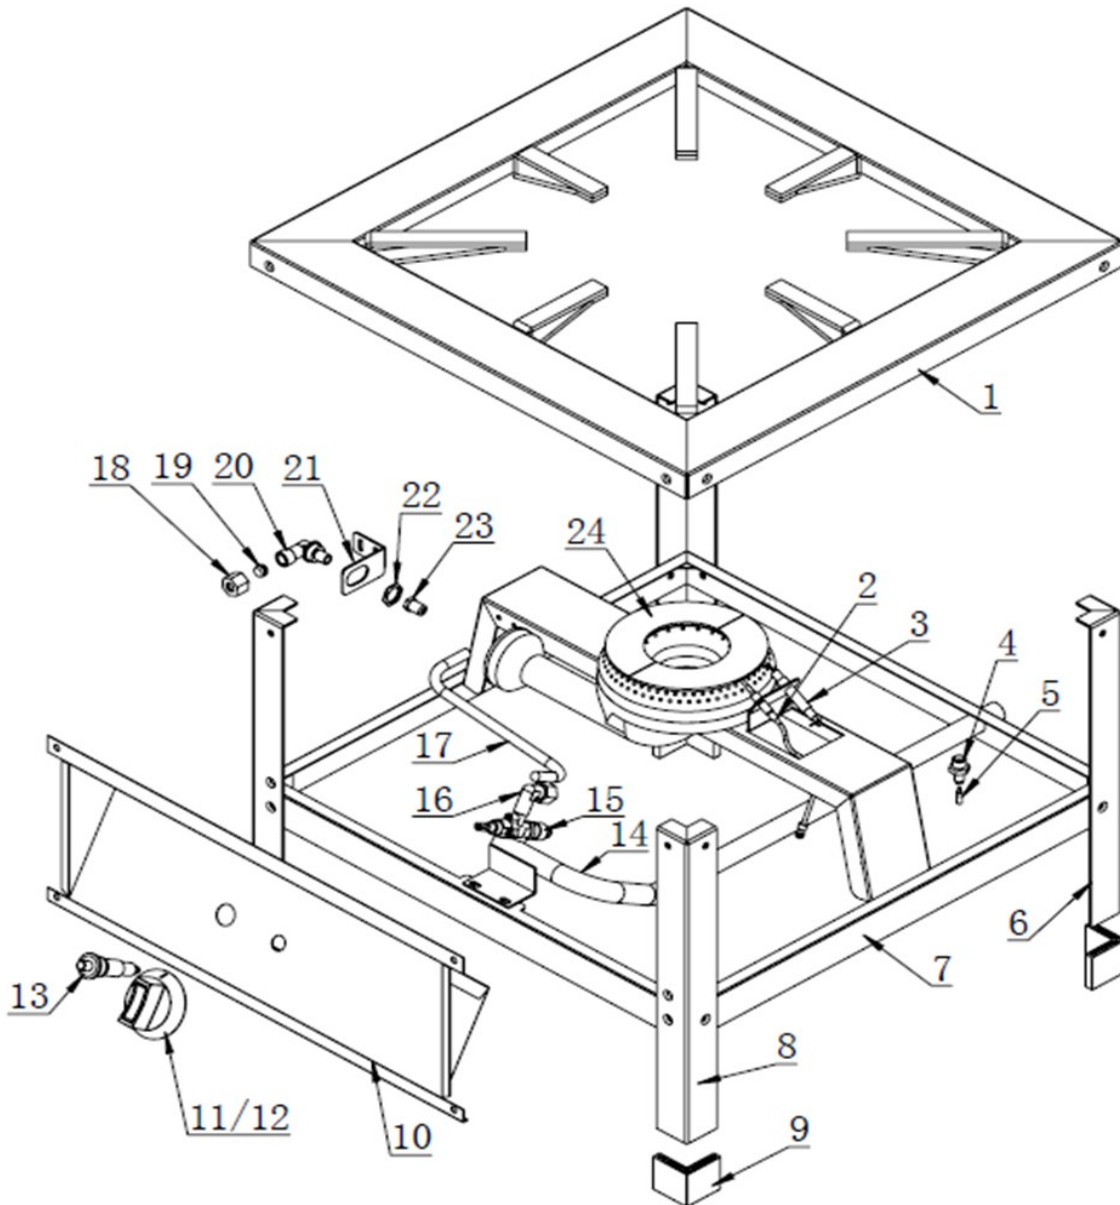

Big Hokker gas burner

Date 01-11-2021

Revision #

1.0

Revision First Bill of Materials (BOM)

Bill of materials (BOM)

 <b style="font-size: 24px; margin-left: 10px;">HENDI <small style="color: green; margin-left: 10px;">Tools for Chefs</small> Hendi B.V. Steenoven 21 3911 TX Rhenen The Netherlands	Batch #	Appliance part#
	000000 and up	147276
	Description	
	Big Hokker gas burner	

Date	01-11-2021	Revision #	1.0
Revision	First Bill of Materials (BOM)		

Item	Description	Part#	Quantity	Remark	Picture
1	Pan support	n/a	1		
2	Thermocouple	152195	1		
3	Electrode with wiring	923788	1		
4	Adapter	nss	1	Available as 14	
5	Plug	nss	1	Available as 14	
6	Leg (rear)	n/a	2		
7	Frame	n/a	1		
8	Leg (front)	n/a	2		
9	Feet	947357	4	Set of 4 pcs	
10	Control panel	n/a	1		
11	Knob	923771	1		
12	Knob insert	nss	1		
13	Igniter	153178	1		
14	Intake pipe	961186	1	Incl. item 4 and 5	
15	Gas valve	961193	1		
16	Connector	n/a	1		
17	Gas pipe	n/a	1		
18	Nut	n/a	1		
19	Clamp	n/a	1		
20	Connector	n/a	1		
21	Jet holder	n/a	1		
22	Nut	n/a	1		
23A	Jet (1.6mm, Propane gas)	961209	1		
23B	Jet (2.6mm, Natural gas)	961216	1		
24	Gas burner	961223	1		