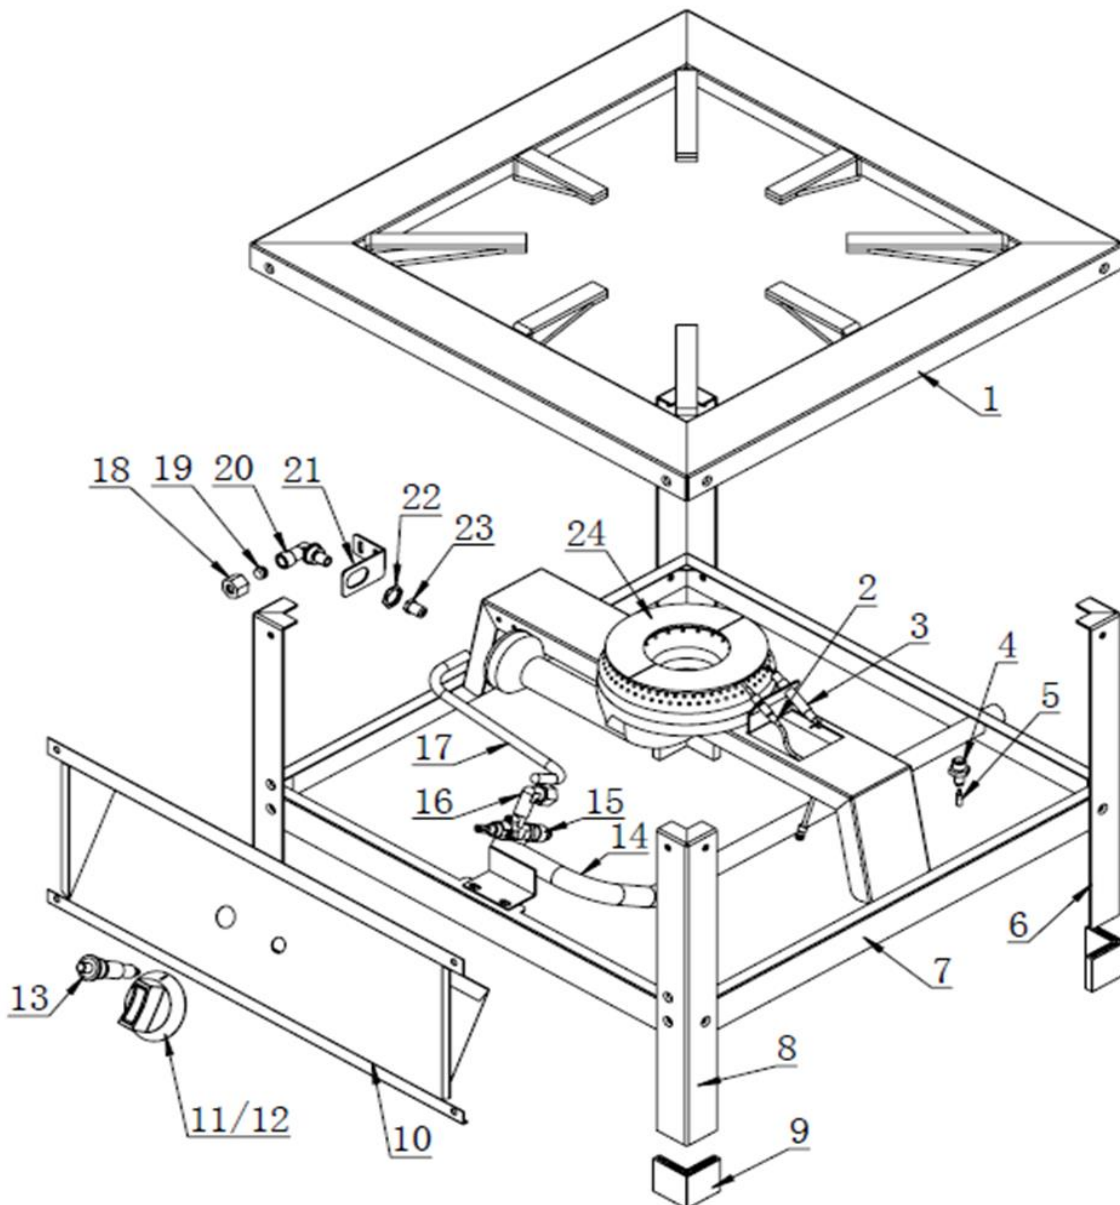

Drawing

HENDI

Tools for Chefs

Hendi B.V.

Steenoven 21
6745 XW De Klomp
The Netherlands

Batch #

000000 and up

Appliance part#

147276

Description

Big Hokker gas burner

Date 13-05-2024

Revision #

1.0

Revision First Bill of Materials (BOM)

Bill of materials (BOM)

HENDI Tools for Chefs Hendi B.V. Steenoven 21 3911 TX Rhenen The Netherlands	Batch #	Appliance part#
	000000 and up	147276
	Description	
	Big Hokker gas burner	

Date	13-05-2024	Revision #	1.0
Revision	First Bill of Materials (BOM)		

Item	Description	Part#	Quantity	Remark	Picture
1	Pan support	n/a	1		
2	Thermocouple	152195	1		
3	Electrode with wiring	923788	1		
4	Adapter	nss	1	Available as 14	
5	Plug	nss	1	Available as 14	
6	Leg (rear)	n/a	2		
7	Frame	n/a	1		
8	Leg (front)	n/a	2		
9	Feet	947357	4	Set of 4 pcs	
10	Control panel	n/a	1		
11	Knob	923771	1		
12	Knob insert	nss	1		
13	Igniter	153178	1		
14	Intake pipe	961186	1	Incl. item 4 and 5	
15	Gas valve	961193	1		
16	Connector	n/a	1		
17	Gas pipe	n/a	1		
18	Nut	n/a	1		
19	Clamp	n/a	1		
20	Connector	n/a	1		
21	Jet holder	n/a	1		
22	Nut	n/a	1		
23A	Jet (1.6mm, Propane gas)	961209	1		
23B	Jet (2.6mm, Natural gas)	961216	1		
24	Gas burner	961223	1		
*	Gas hose assembly	147139	1	Not shown on exploded view	
*	Regulator 50mB	152157	1	Not shown on exploded view	
*	Regulator 37mB	152188	1	Not shown on exploded view	
*	Regulator 37mB UK	152161	1	Not shown on exploded view	

n/a -> not available

nss -> not sold separately